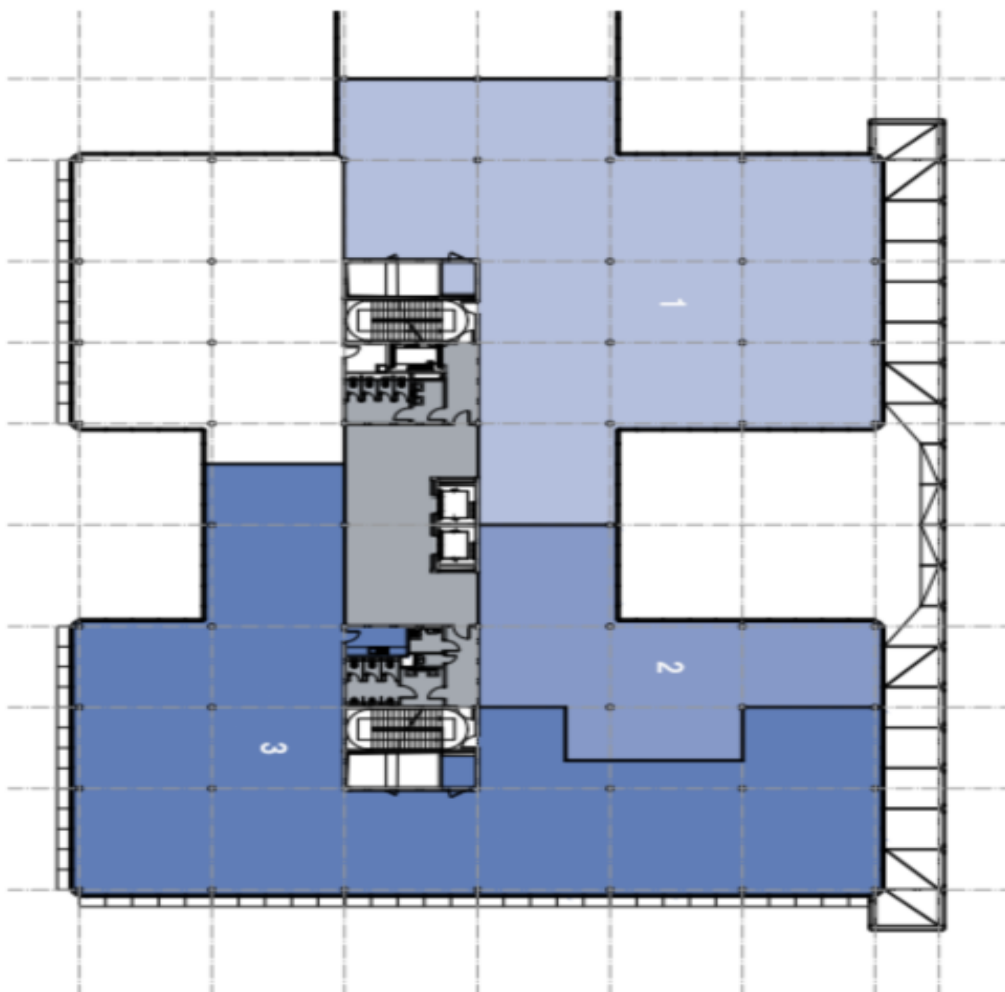

Building 10	
2nd Floor (3NP)	
Unit	Size
1 occupied	789 m ²
2 occupied	281 m ²
3	879 m ²