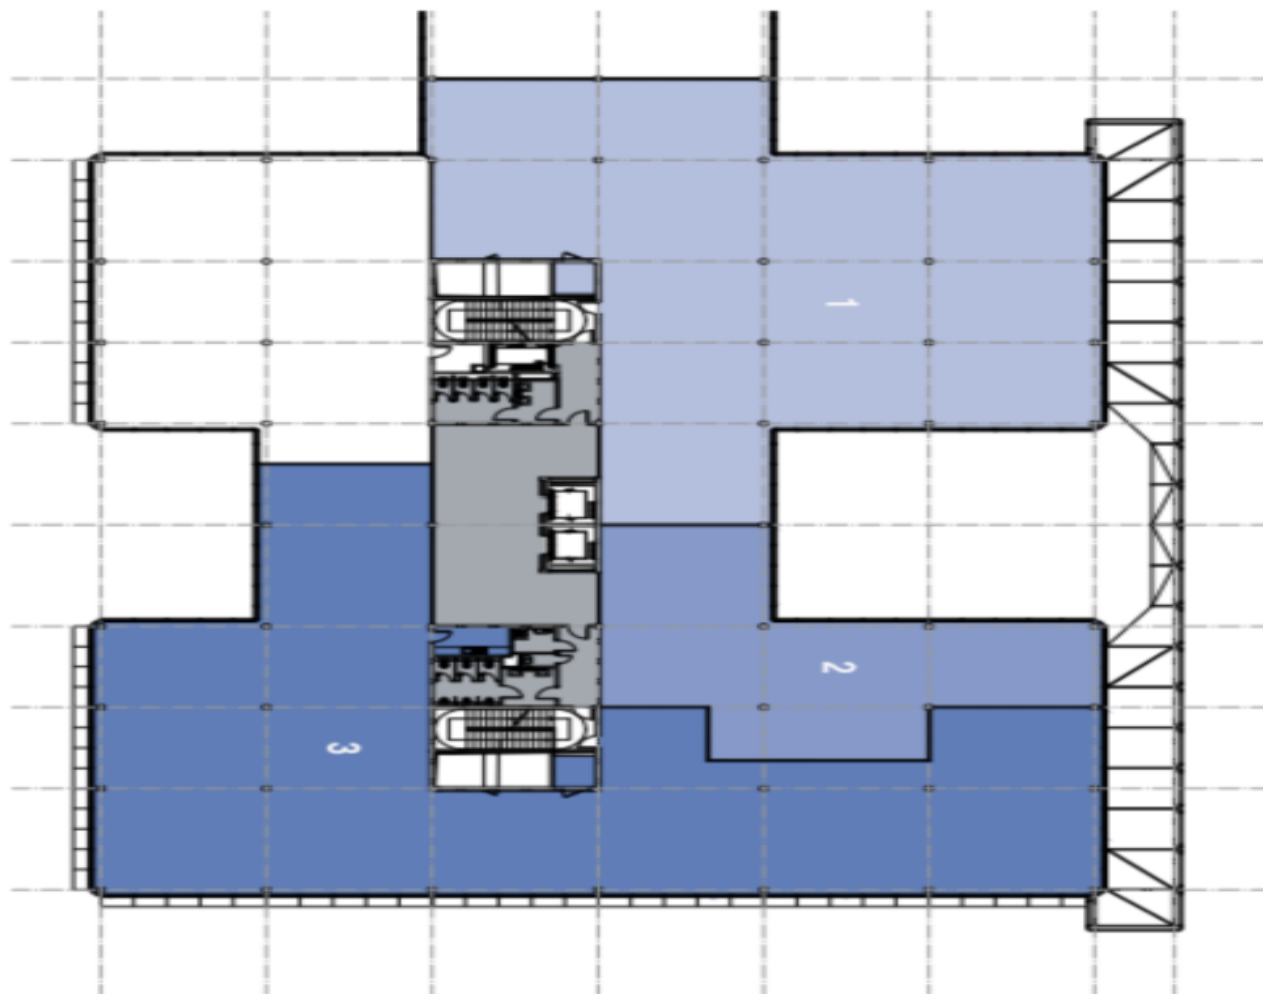

**Building 10**

2nd Floor (3NP)	
Unit	Size
1 occupied	789 m ²
2 occupied	281 m ²
3	879 m ²