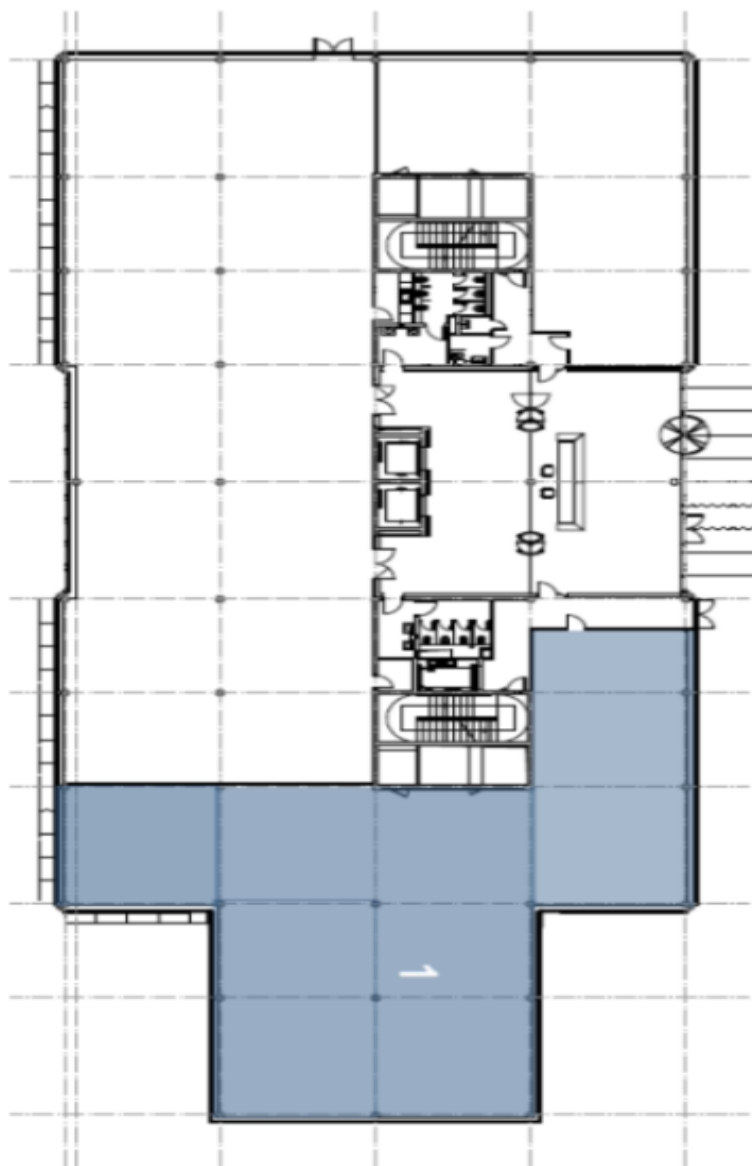

Kancelářské prostory

Praha 4, Chodov, V parku

Pronajato

| Building 09 | |
|--------------------|--------------------|
| Ground Floor (1NP) | |
| Unit | Size |
| 1 | 559 m ² |