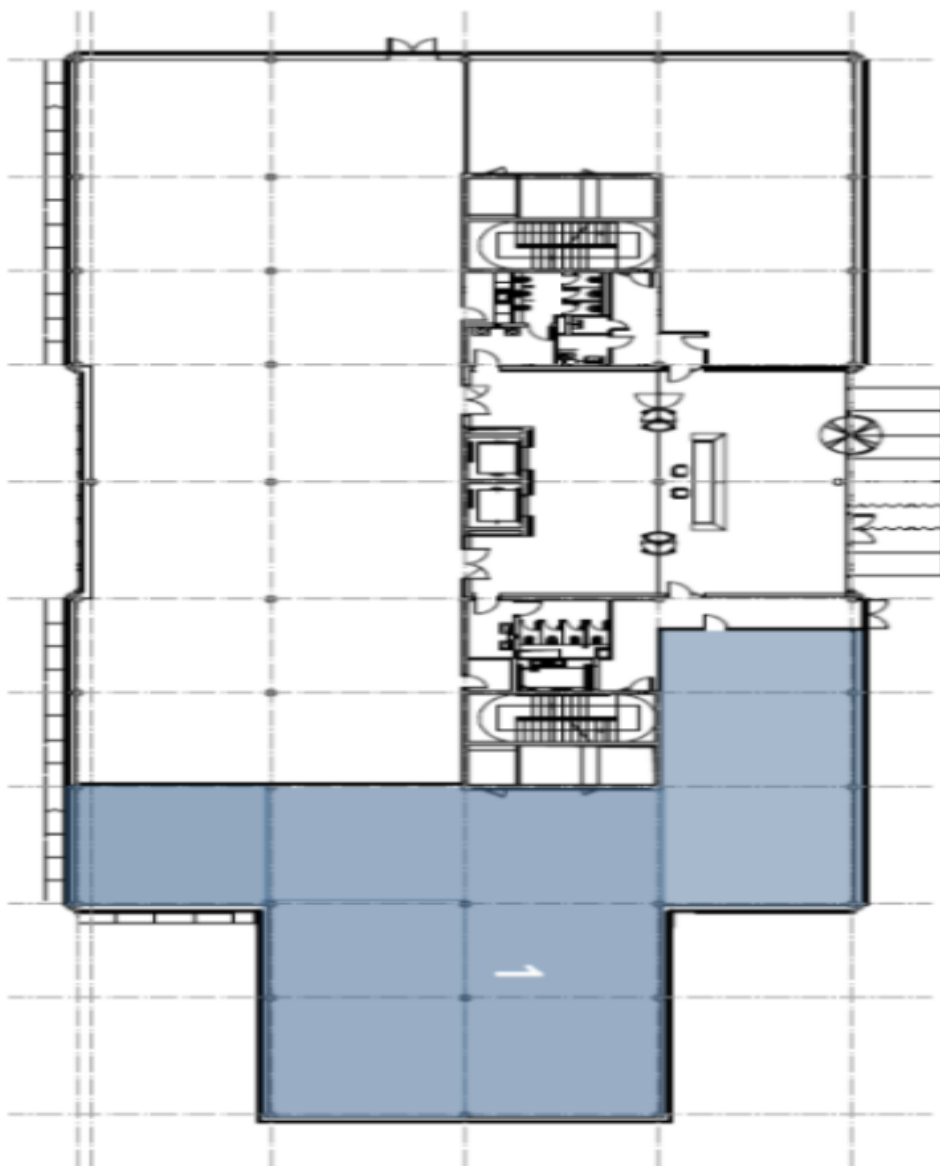

Kancelářské prostory

Praha 4, Chodov, V parku

Pronajato

Building 09	
Ground Floor (1NP)	
Unit	Size
1	559 m ²