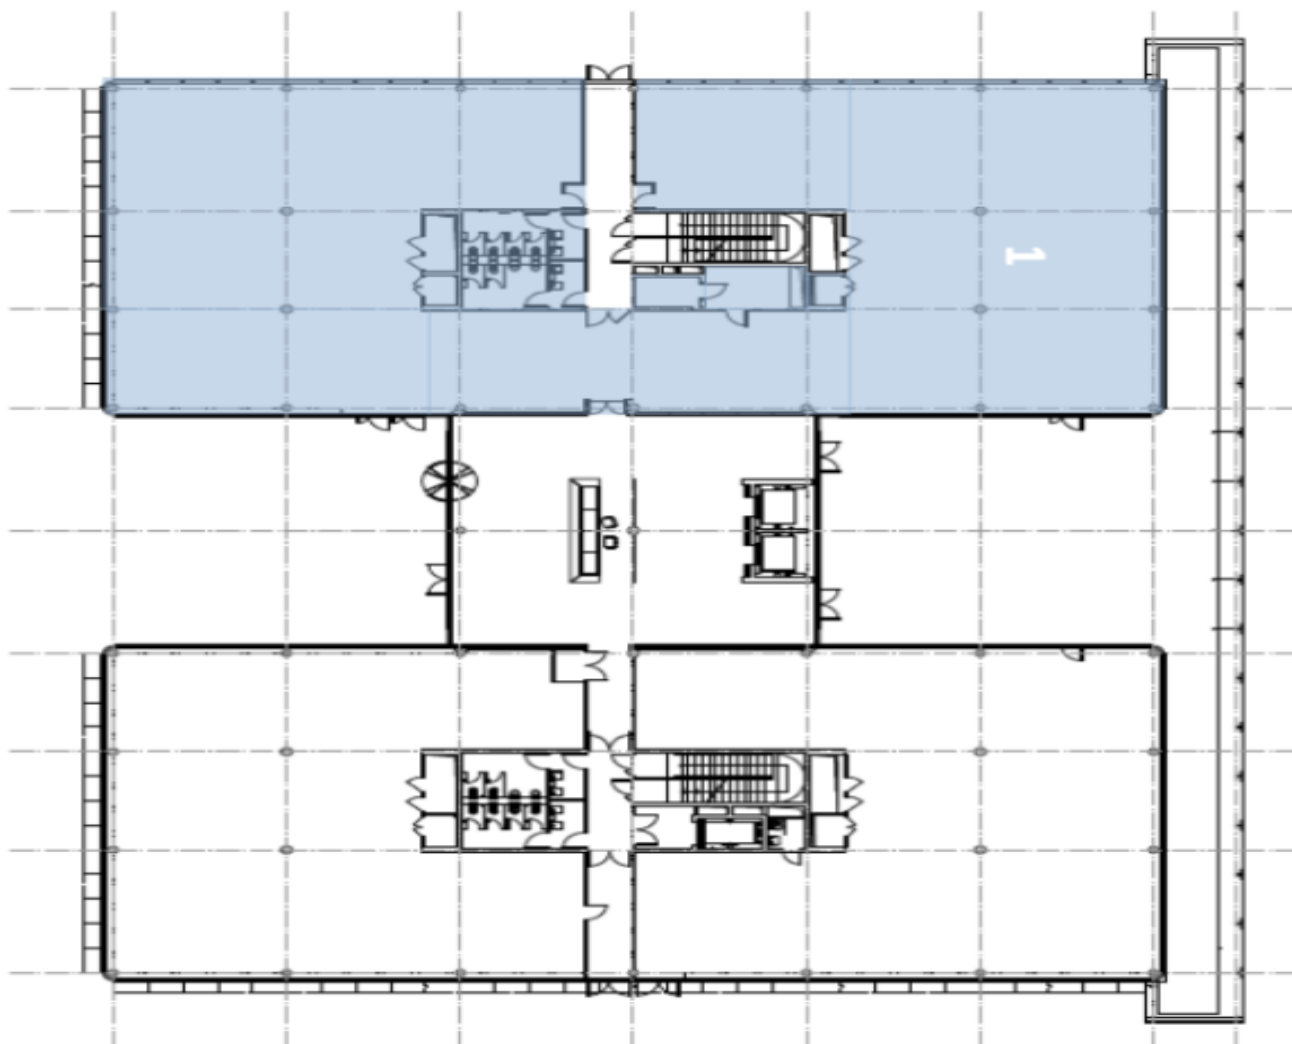

Building 06	
Ground Floor (1NP)	
Unit	Size
1	934 m ²