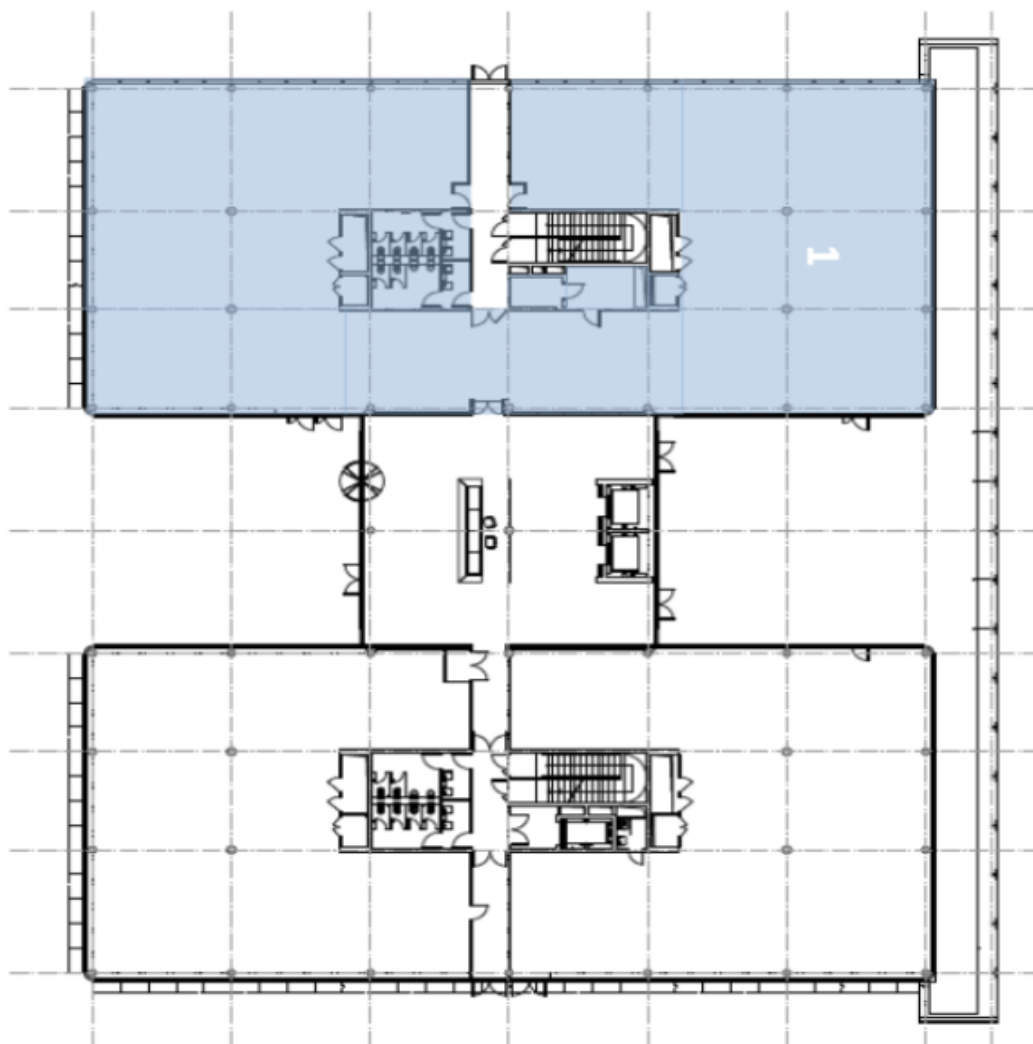

Building 06	
Ground Floor (1NP)	
Unit	Size
1	934 m ²