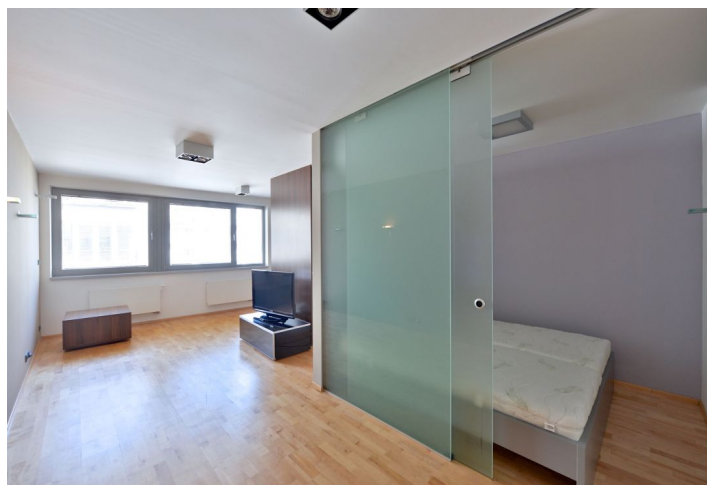

Apartment Studio (1+kk)

€ 822 | CZK 20 000

39 m², Brno-město, Brno - střed, Kopečná