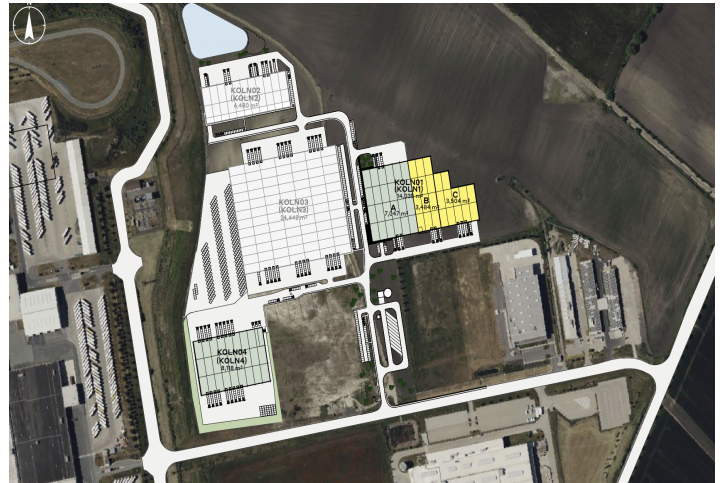

## Warehouse space

6 988 m<sup>2</sup>, Kolín, Ovčáry

Ask for price

## Warehouse space

6 988 m<sup>2</sup>, Kolín, Ovčáry

**Ask for price**

<b>Total area</b>	6 988 m <sup>2</sup>
<b>Available area for rent</b>	6 988 m <sup>2</sup>
<b>Min. area</b>	3 484 m <sup>2</sup>
<b>Ceiling height</b>	10 m
<b>Floor loading capacity</b>	7 t/m <sup>2</sup>
<b>Column grid structure</b>	—
<b>Structure</b>	Reinforced concrete structure
<b>PENB</b>	G
<b>Reference number</b>	112004

**From 3,484 m<sup>2</sup> to 6 988 m<sup>2</sup>** of warehouse, industrial and office space for lease. The premises are suitable for logistic centers and light manufacturing, offering a high standard of equipment. Turn-key, built-to-suit solutions to fit clients' exact requirements.

### Location:

The park is situated 5 km northwest of the city of Kolín and within close proximity to Toyota Motor Manufacturing Czech Republic 4 minutes from the D11 (E67) motorway, which connects Prague and Hradec Králové. Thanks to its location the park is suitable for domestic and international distribution and production. Accessible by public transport.