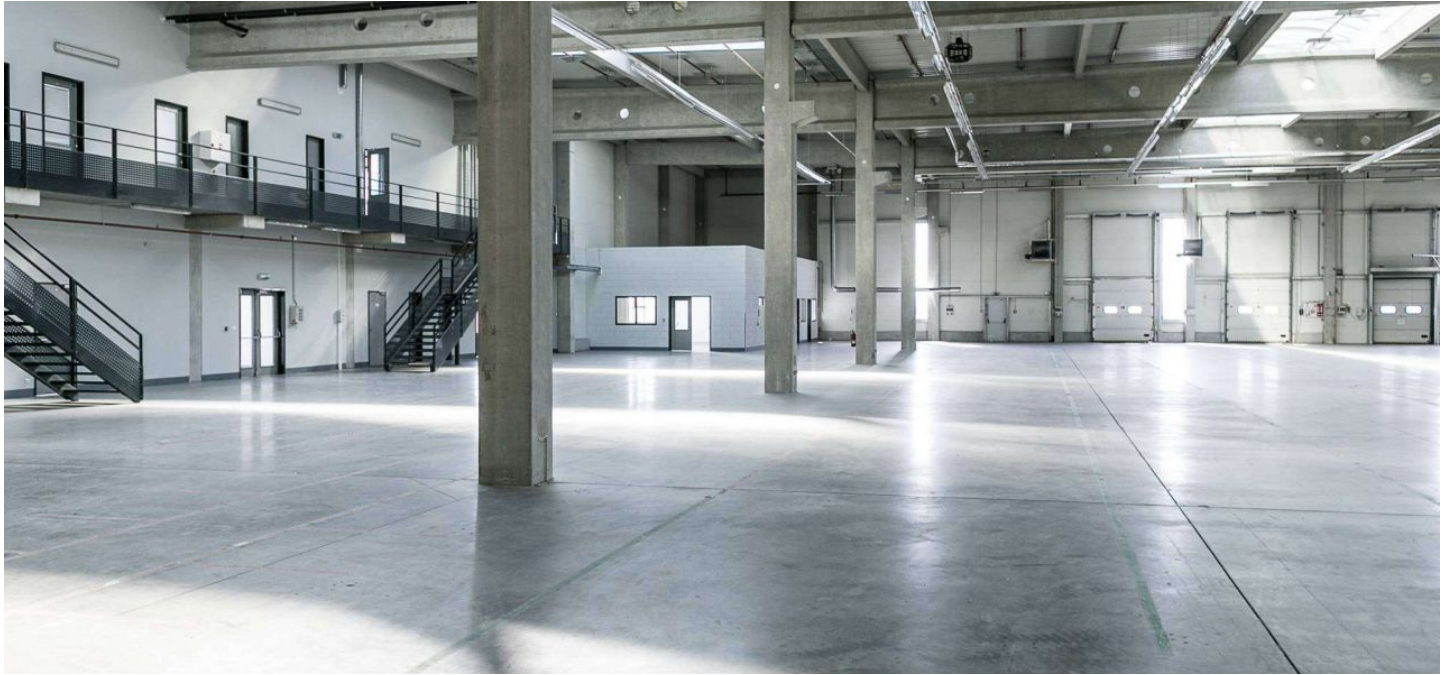

Warehouse space

6 988 m², Kolín, Ovčáry

Ask for price