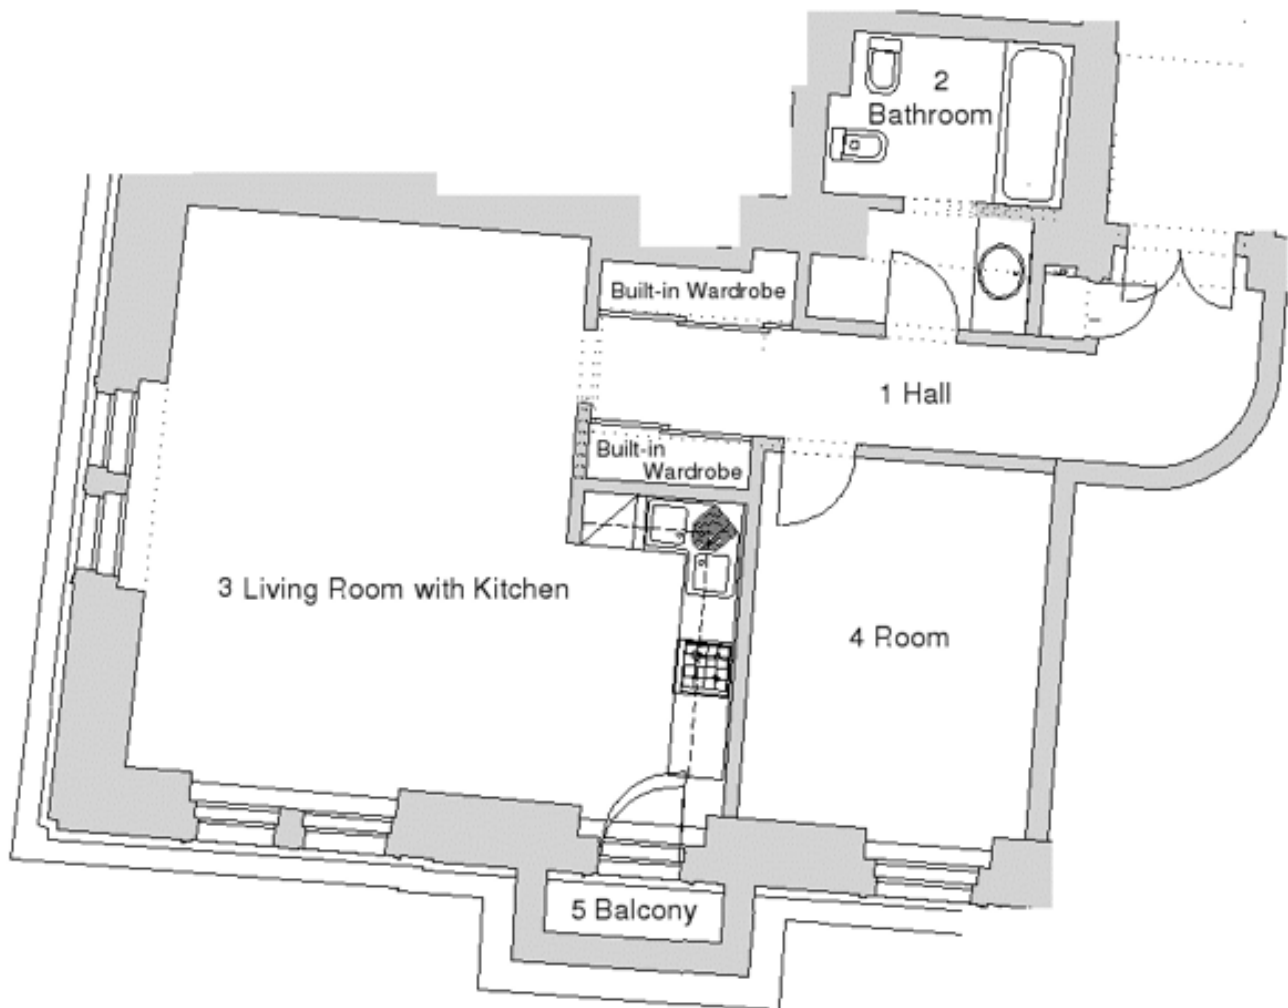

Apartment One-bedroom (2+1)

Rented

73.5 m², Prague 5, Malá Strana, Újezd