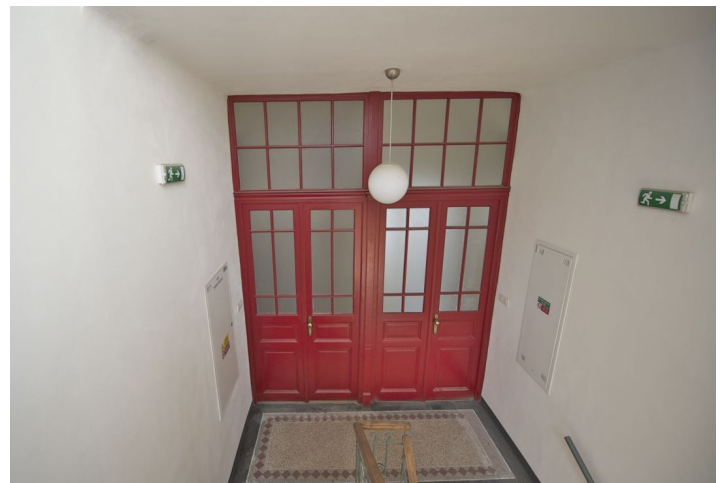

Apartment One-bedroom (2+kk)

Sold

56 m², Prague 1, Nové Město, Masarykovo nábřeží