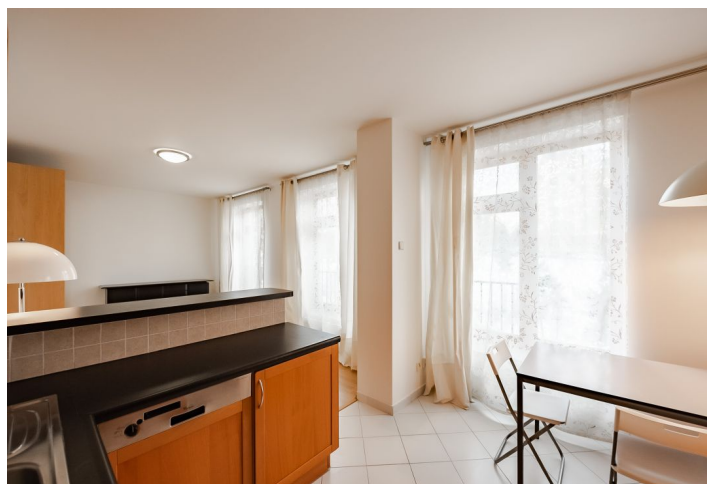

Apartment Studio (1+kk)

32 m², Prague 2, Vinohrady, Francouzská

€ 714 | CZK 18 000