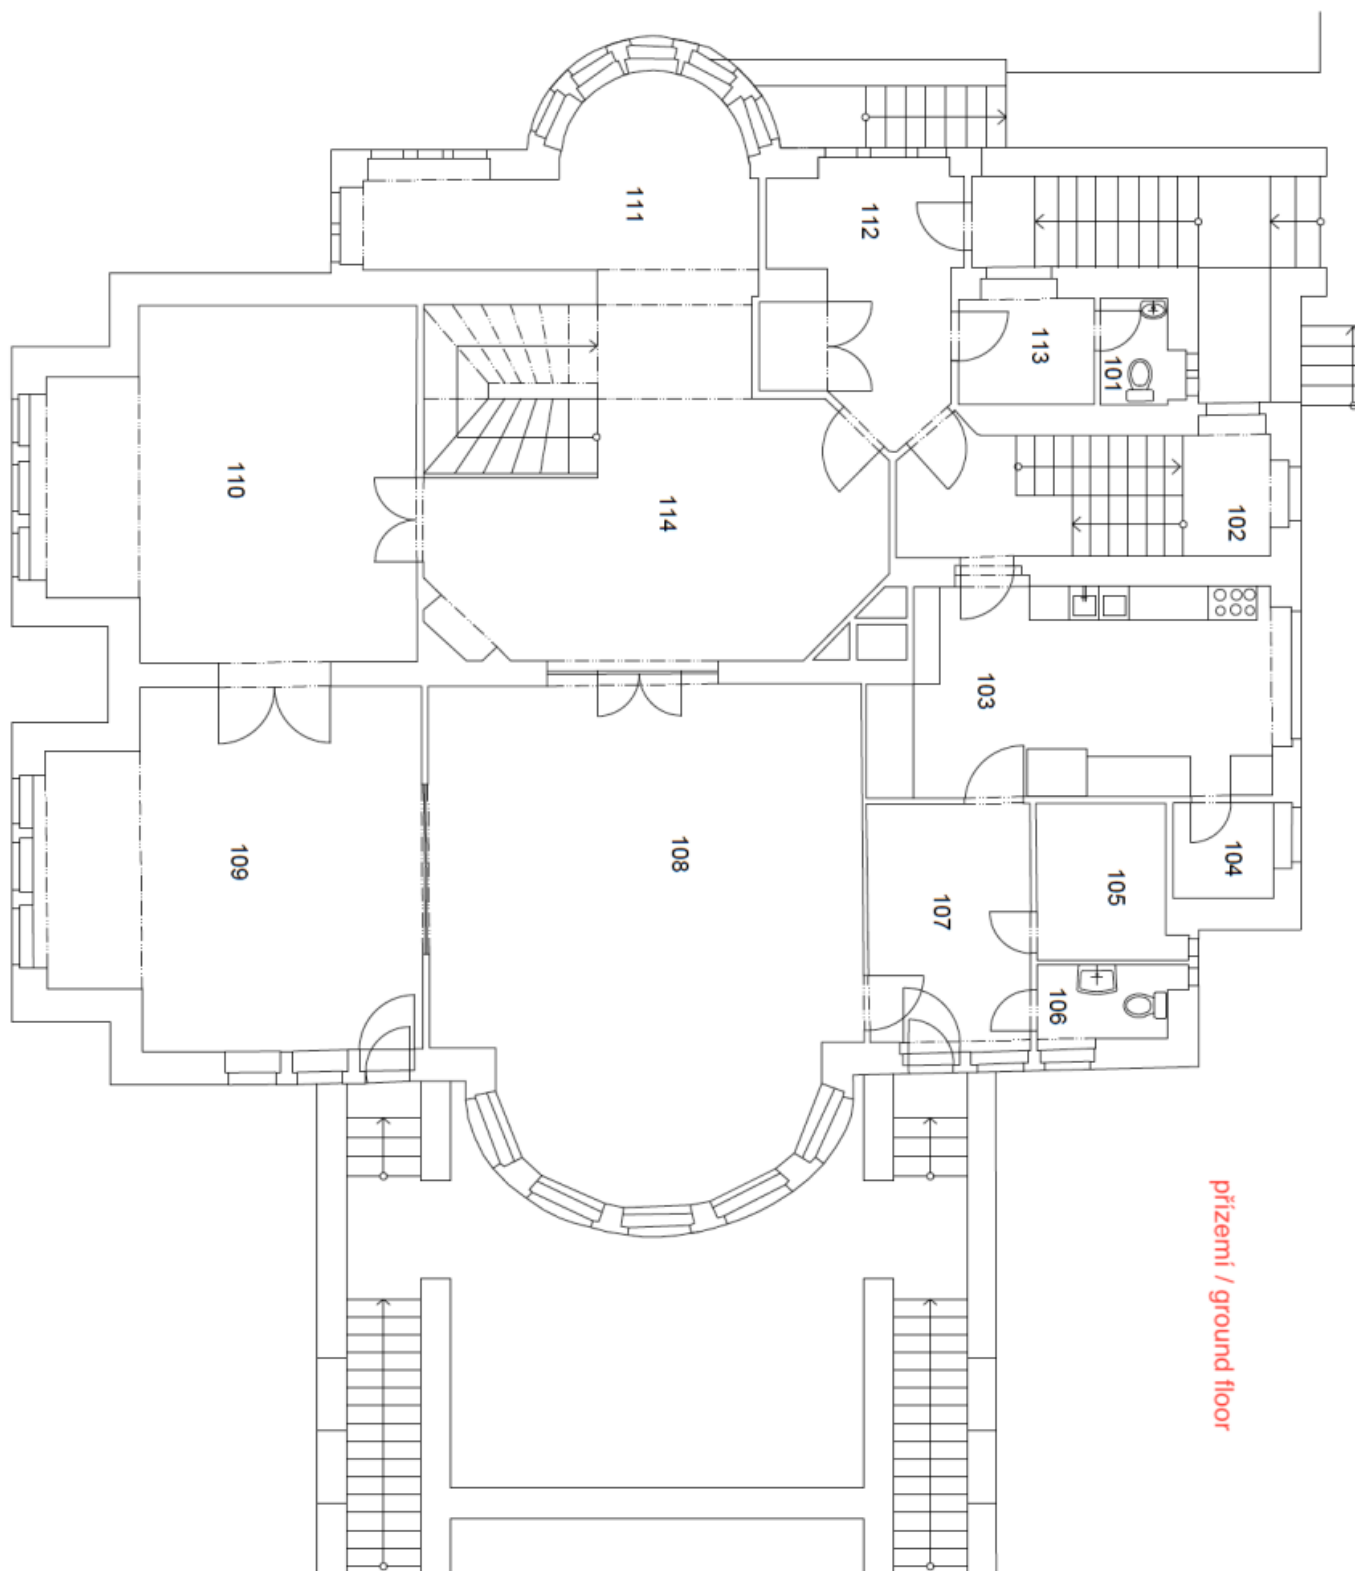

The 4-storey building has also 1 lower ground floor and a basement. The ground floor consists of a representative part with a hall, lounge, winter garden, kitchen and 1 room, on the 1st floor is a quiet area with 4 rooms, bathroom, and hall, 2nd floor is reserved for office space, upstairs is an open attic space. On the lower ground floor, there is a garage, and a boiler room. In the basement, there is a boiler room, cellars, and other storage spaces.

2. podzemní patro / 2nd underground floor

1. podzemní patro / 1st underground floor

1. patro / 1st floor

2. patro / 2nd floor