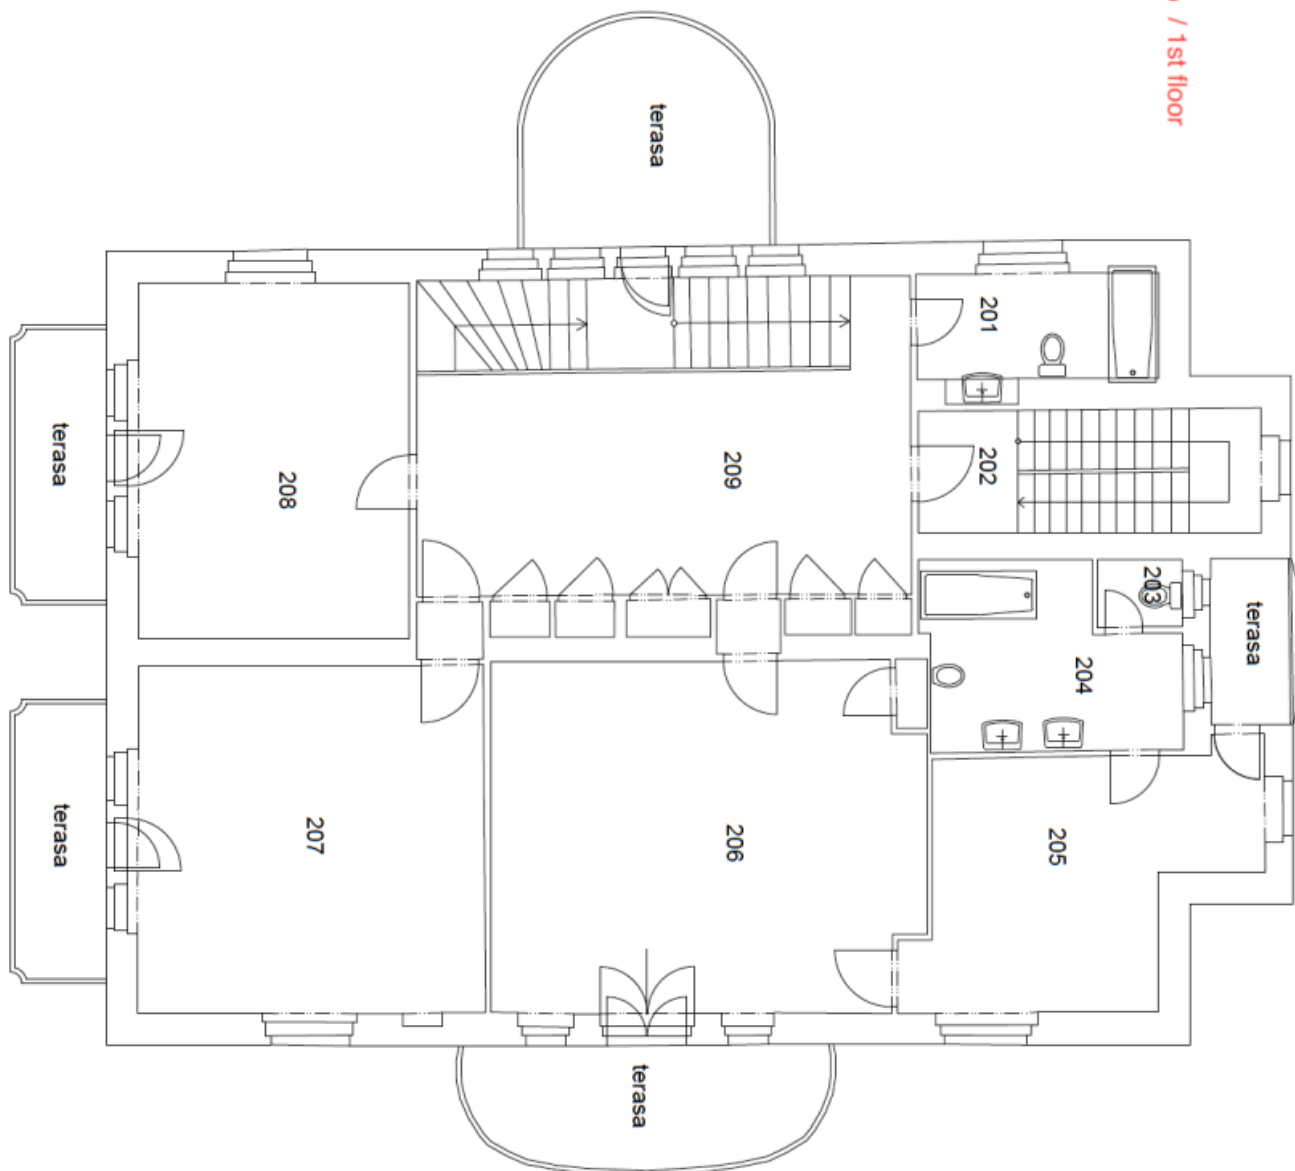

The 4-storey building has also 1 lower ground floor and a basement. The ground floor consists of a representative part with a hall, lounge, winter garden, kitchen and 1 room, on the 1st floor is a quiet area with 4 rooms, bathroom, and hall, 2nd floor is reserved for office space, upstairs is an open attic space. On the lower ground floor, there is a garage, and a boiler room. In the basement, there is a boiler room, cellars, and other storage spaces.

2. podzemní patro / 2nd underground floor

1. podzemní patro / 1st underground floor

1. patro / 1st floor

2. patro / 2nd floor