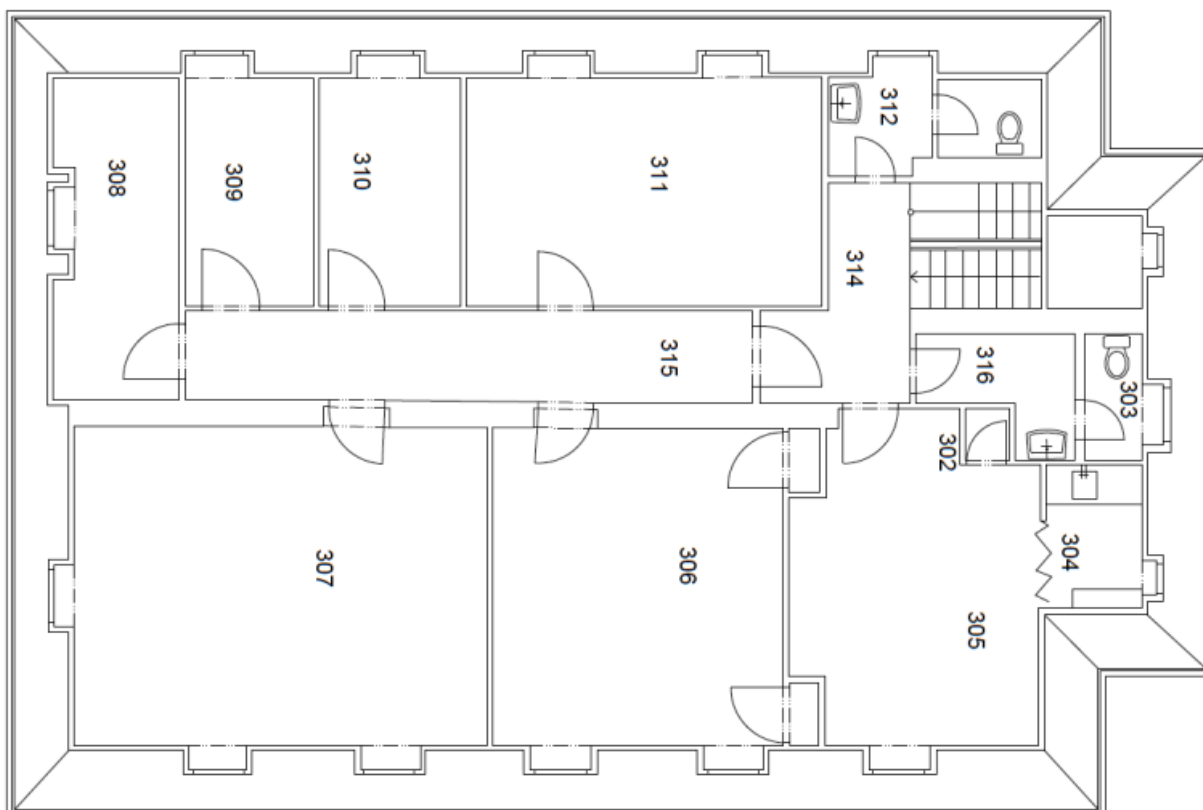

The 4-storey building has also 1 lower ground floor and a basement. The ground floor consists of a representative part with a hall, lounge, winter garden, kitchen and 1 room, on the 1st floor is a quiet area with 4 rooms, bathroom, and hall, 2nd floor is reserved for office space, upstairs is an open attic space. On the lower ground floor, there is a garage, and a boiler room. In the basement, there is a boiler room, cellars, and other storage spaces.

2. podzemní patro / 2nd underground floor

1. podzemní patro / 1st underground floor

1. patro / 1st floor

2. patro / 2nd floor