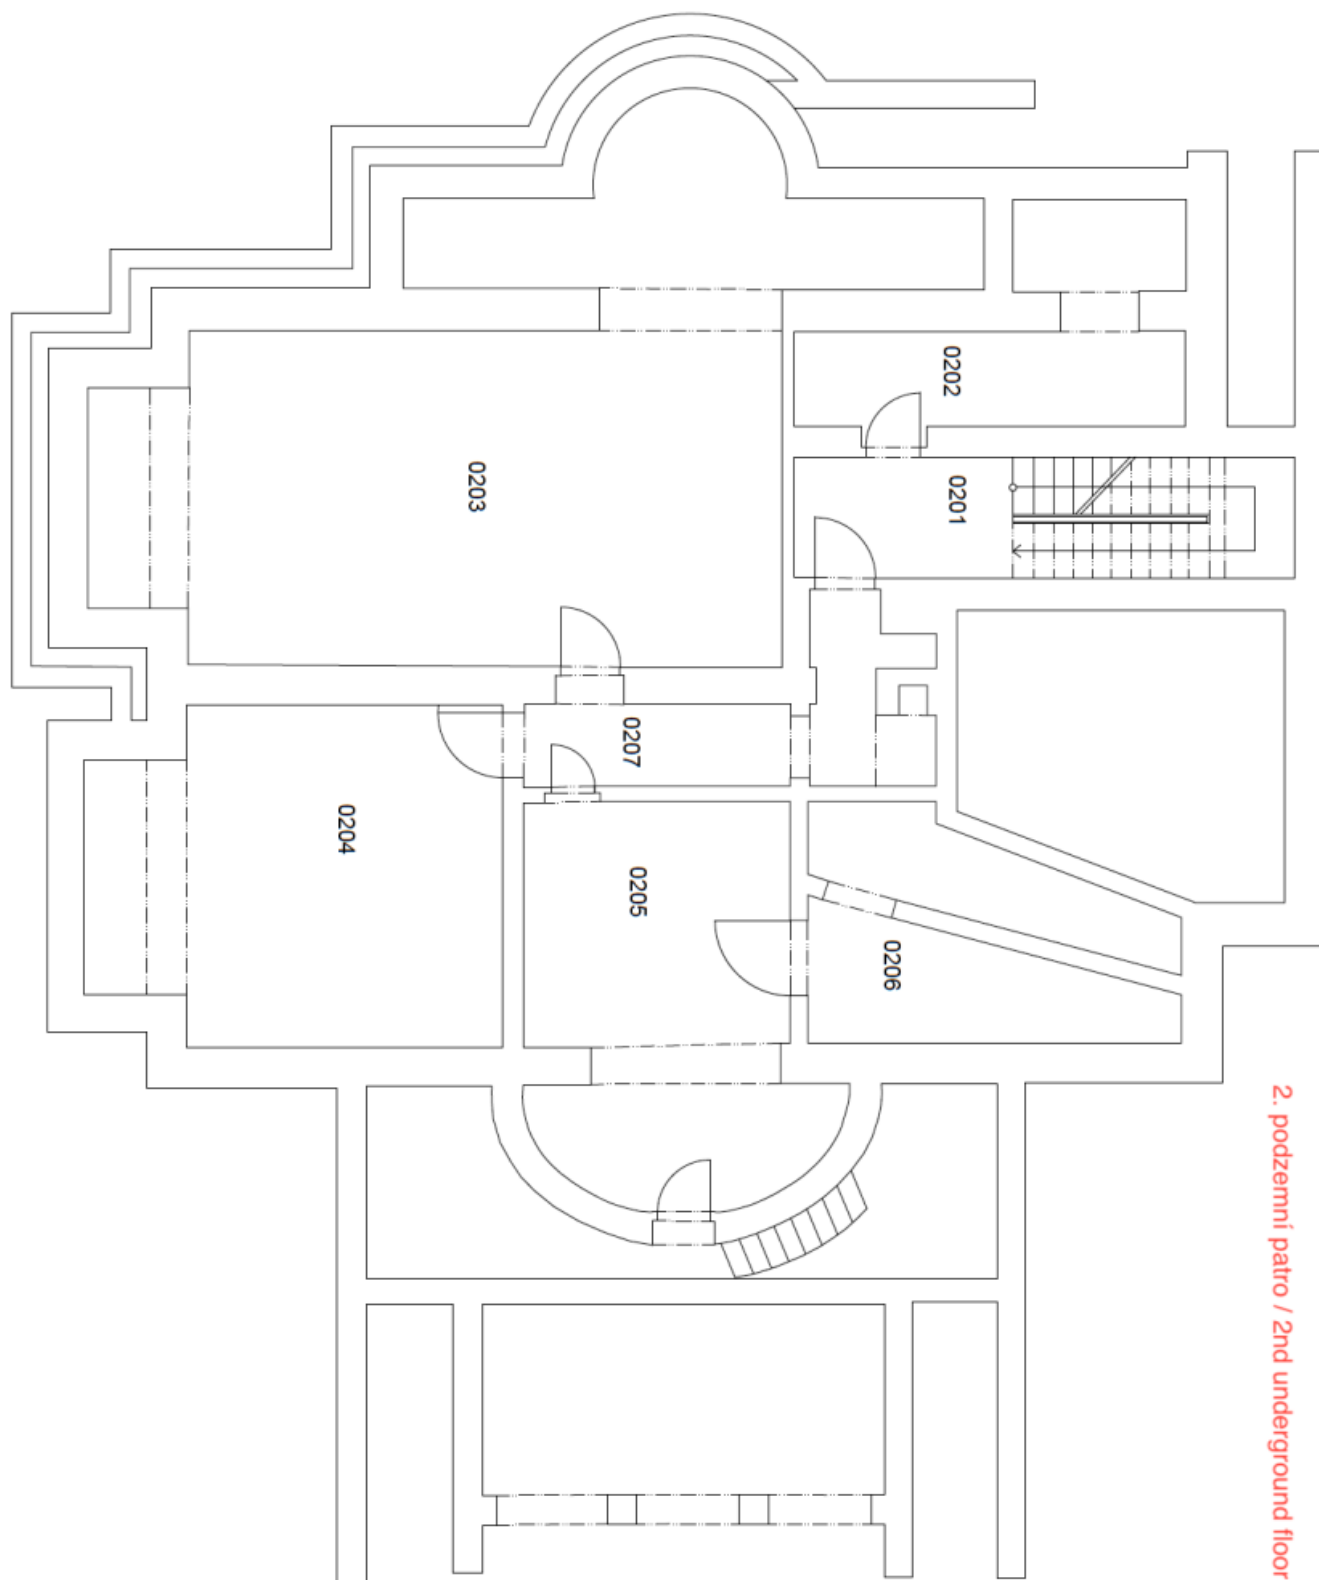

The 4-storey building has also 1 lower ground floor and a basement. The ground floor consists of a representative part with a hall, lounge, winter garden, kitchen and 1 room, on the 1st floor is a quiet area with 4 rooms, bathroom, and hall, 2nd floor is reserved for office space, upstairs is an open attic space. On the lower ground floor, there is a garage, and a boiler room. In the basement, there is a boiler room, cellars, and other storage spaces.

2. podzemní patro / 2nd underground floor

1. podzemní patro / 1st underground floor

1. patro / 1st floor

2. patro / 2nd floor