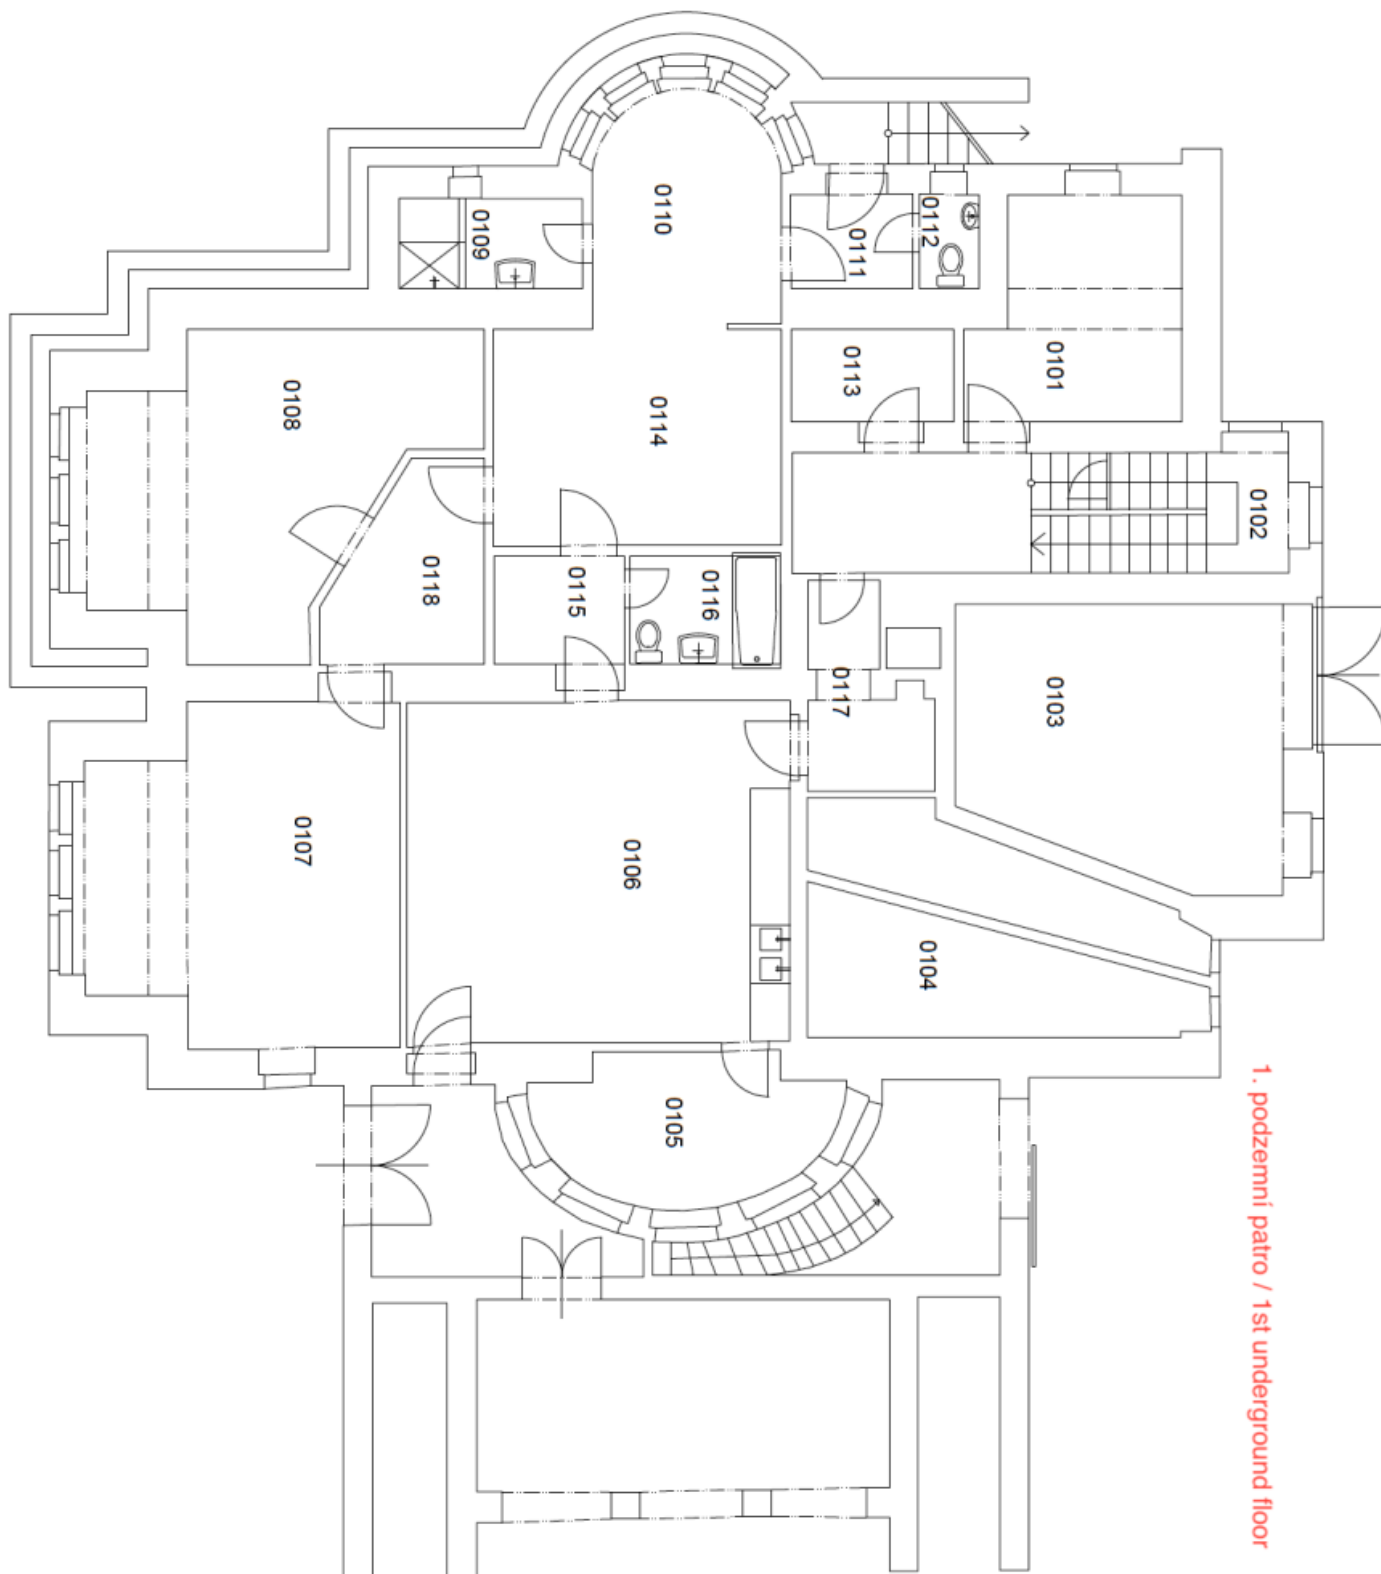

The 4-storey building has also 1 lower ground floor and a basement. The ground floor consists of a representative part with a hall, lounge, winter garden, kitchen and 1 room, on the 1st floor is a quiet area with 4 rooms, bathroom, and hall, 2nd floor is reserved for office space, upstairs is an open attic space. On the lower ground floor, there is a garage, and a boiler room. In the basement, there is a boiler room, cellars, and other storage spaces.

2. podzemní patro / 2nd underground floor

1. podzemní patro / 1st underground floor

1. patro / 1st floor

2. patro / 2nd floor