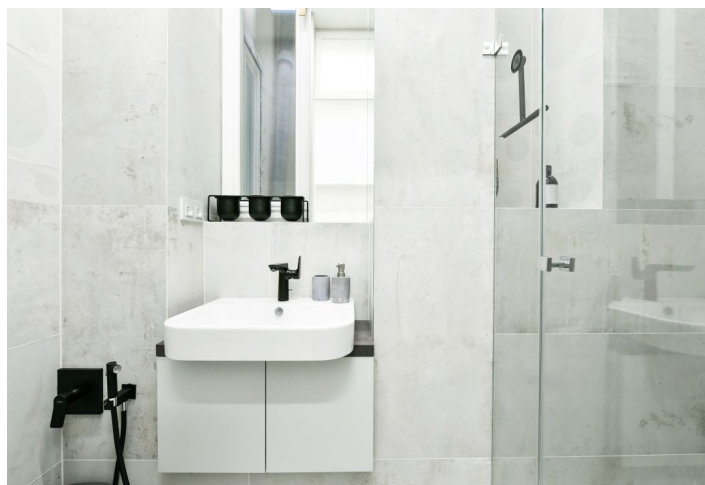

Apartment Studio (1+kk)

Rented

30 m², Prague 1, Nové Město, Navrátilova