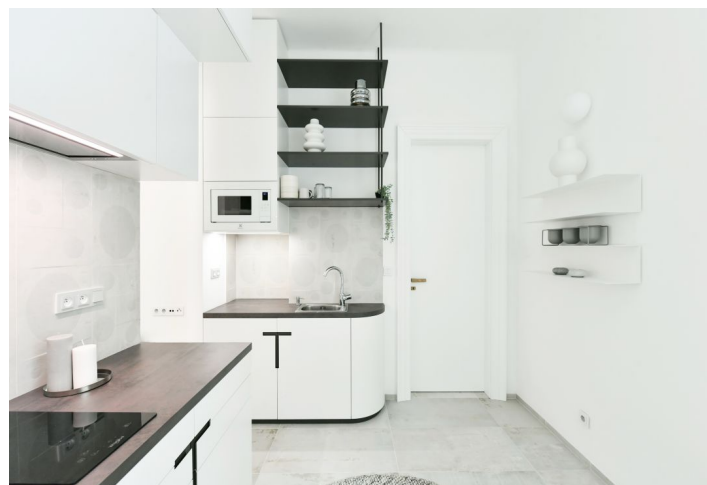

Apartment Studio (1+kk)

Rented

30 m², Prague 1, Nové Město, Navrátilova