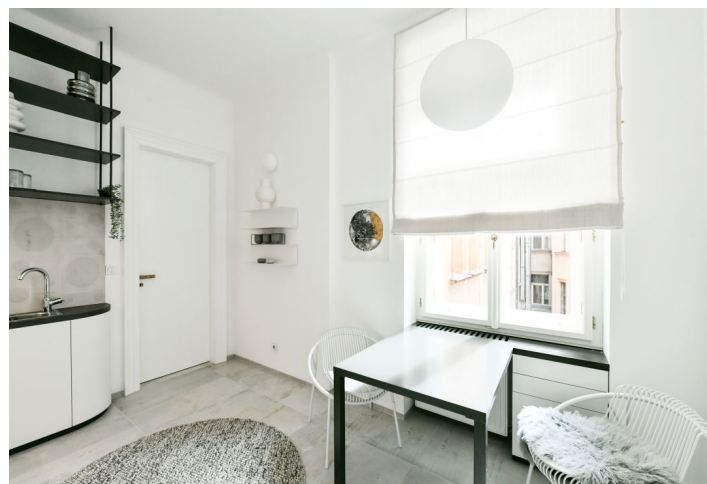

Apartment Studio (1+kk)

Rented

30 m², Prague 1, Nové Město, Navrátilova