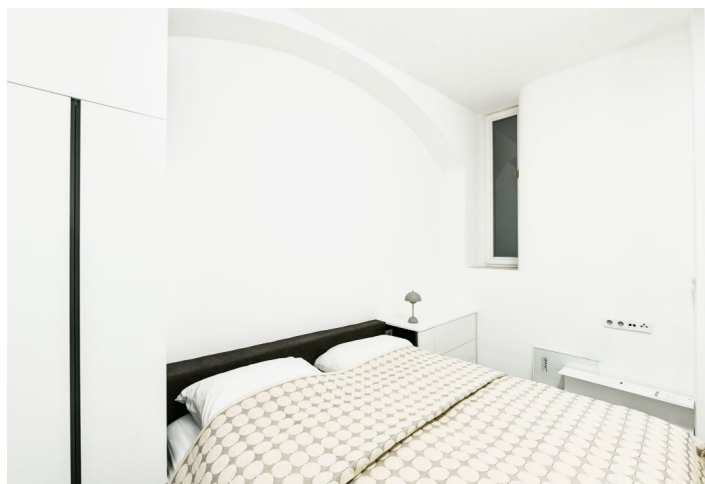

Apartment Studio (1+kk)

Rented

30 m², Prague 1, Nové Město, Navrátilova