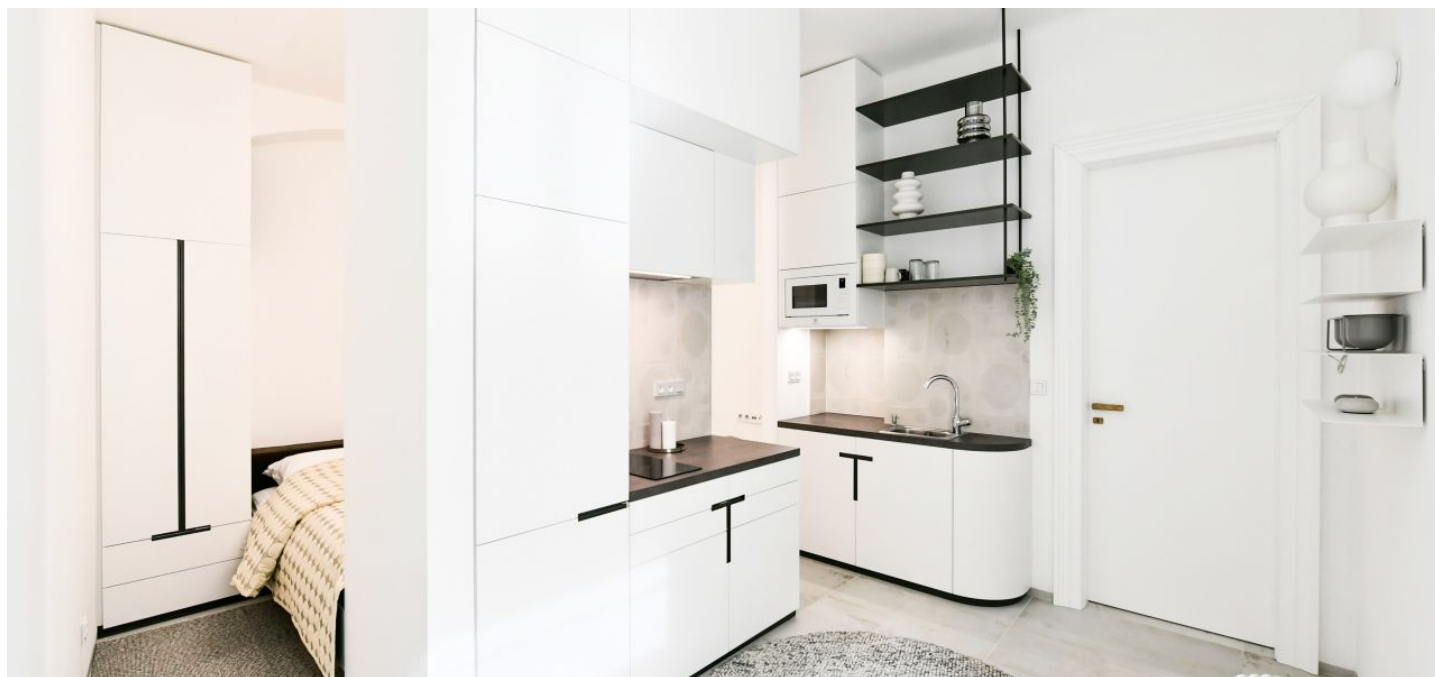

Apartment Studio (1+kk)

Rented

30 m², Prague 1, Nové Město, Navrátilova