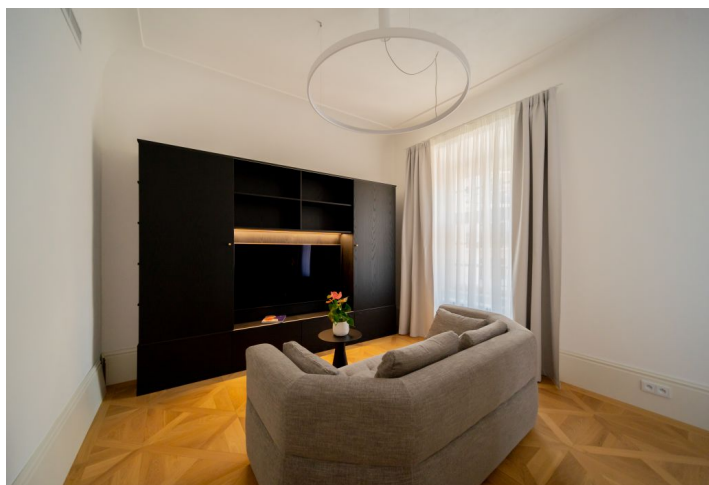

Apartment Studio (1+1)

Rented

47.9 m², Prague 1, Malá Strana, Na Kampě