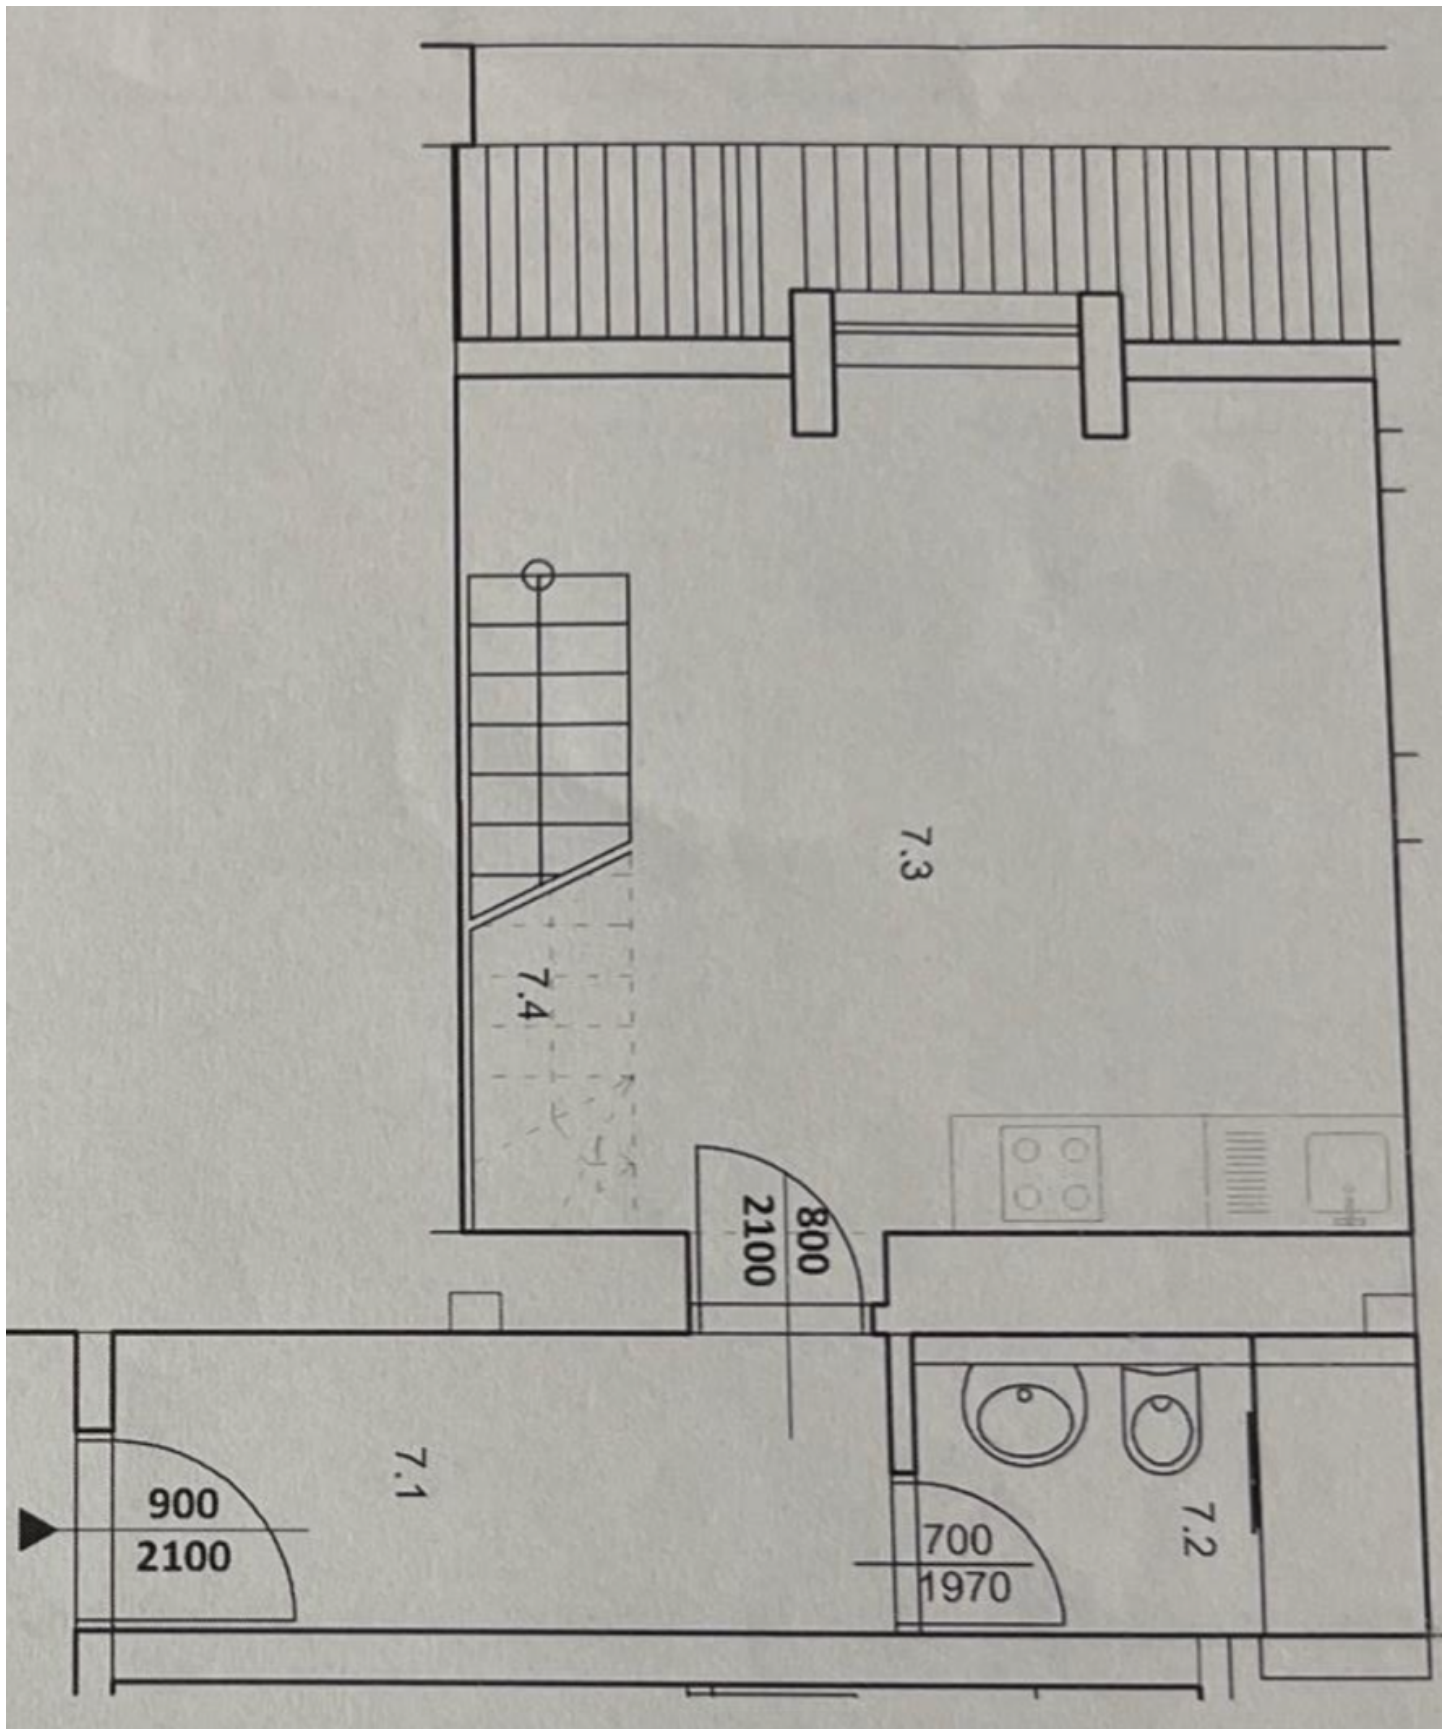

The layout of the lower (entrance) level consists of a living room with a kitchen, a bathroom with a shower, sink, and toilet, and an entry hall. On the upper level, you will find a bedroom with access to the walking part of the roof (used as a **terrace**) and a **gallery** with space for a work desk or a reading corner. The living room faces the side one-way street and the bedroom a **quiet courtyard**.

Usable area 71.9 m², walking part of the roof (used as a terrace) 7 m², cellar 3 m².

* Area of the unit according to the Civil Code. The area consists of the sum total area of the entire unit bounded by perimeter walls.

Apartment One-bedroom (2+kk)

Sold

72 m², Prague 5, Smíchov, Zborovská

Apartment One-bedroom (2+kk)

Sold

72 m², Prague 5, Smíchov, Zborovská