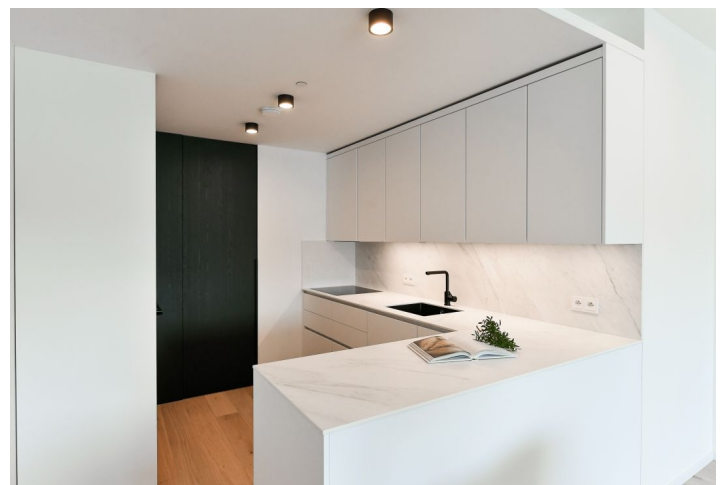

Apartment One-bedroom (2+kk)

Rented

65.3 m², Prague 8, Karlín, Rohanské nábřeží