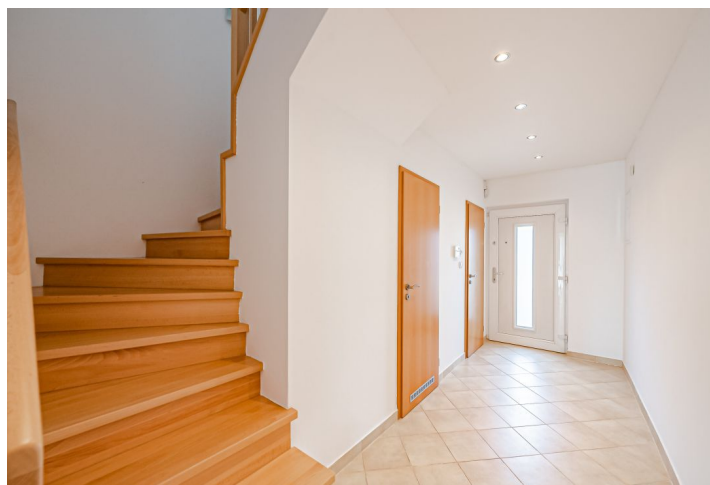

House Three-bedroom (4+kk)

Sold

122 m², Prague 5, Slivenec, Za Farou