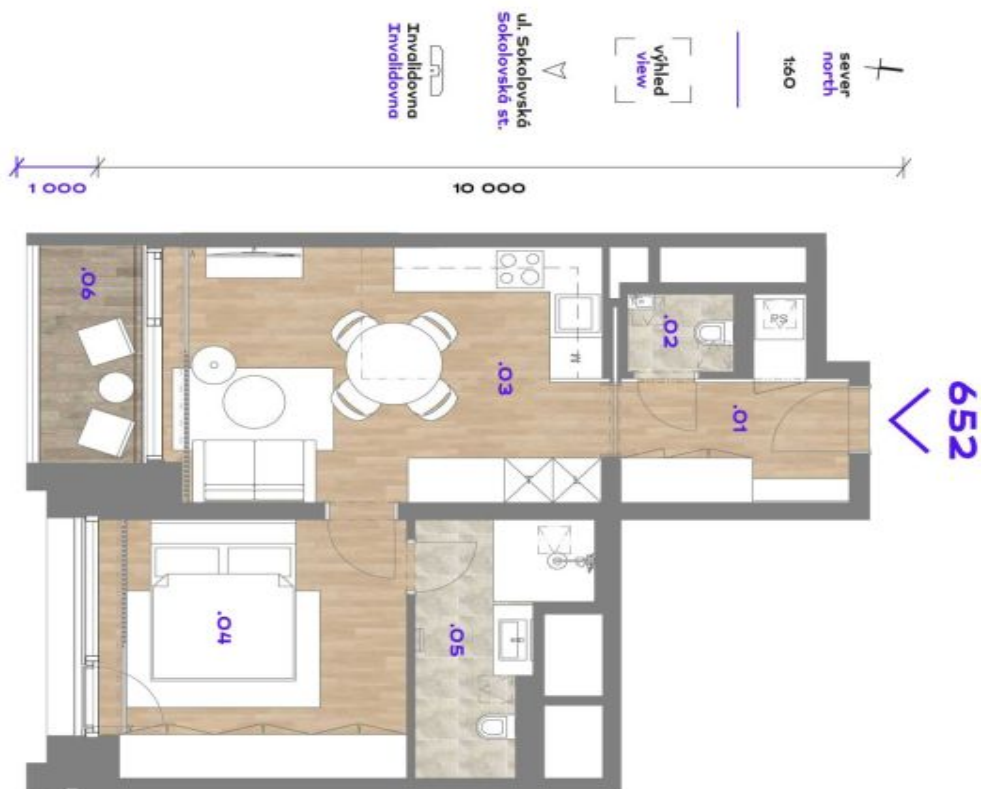

Apartment One-bedroom (2+kk)

Rented

48.4 m², Prague 8, Karlín, Za Invalidovnou

Apartment One-bedroom (2+kk)

Rented

48.4 m², Prague 8, Karlín, Za Invalidovnou

Total area	53 m ²
Floor area*	48 m ²
Loggia	4 m ²
Parking	Garage parking is available.
Garage	Yes
Cellar	Yes
Service price	Monthly deposit for service charges and utilities in the amount of CZK 130/m ² /month + VAT.
PENB	A
Reference number	42371
Available from	Immediately

The interior features a living room with a fully fitted open plan kitchen and access to the **enclosed balcony**, a bedroom with an en-suite bathroom (walk-in shower, toilet), a guest toilet, and an entrance hall.

* Area of the unit according to the Civil Code. The area consists of the sum total area of the entire unit bounded by perimeter walls.

Apartment One-bedroom (2+kk)

Rented

48.4 m², Prague 8, Karlín, Za Invalidovnou