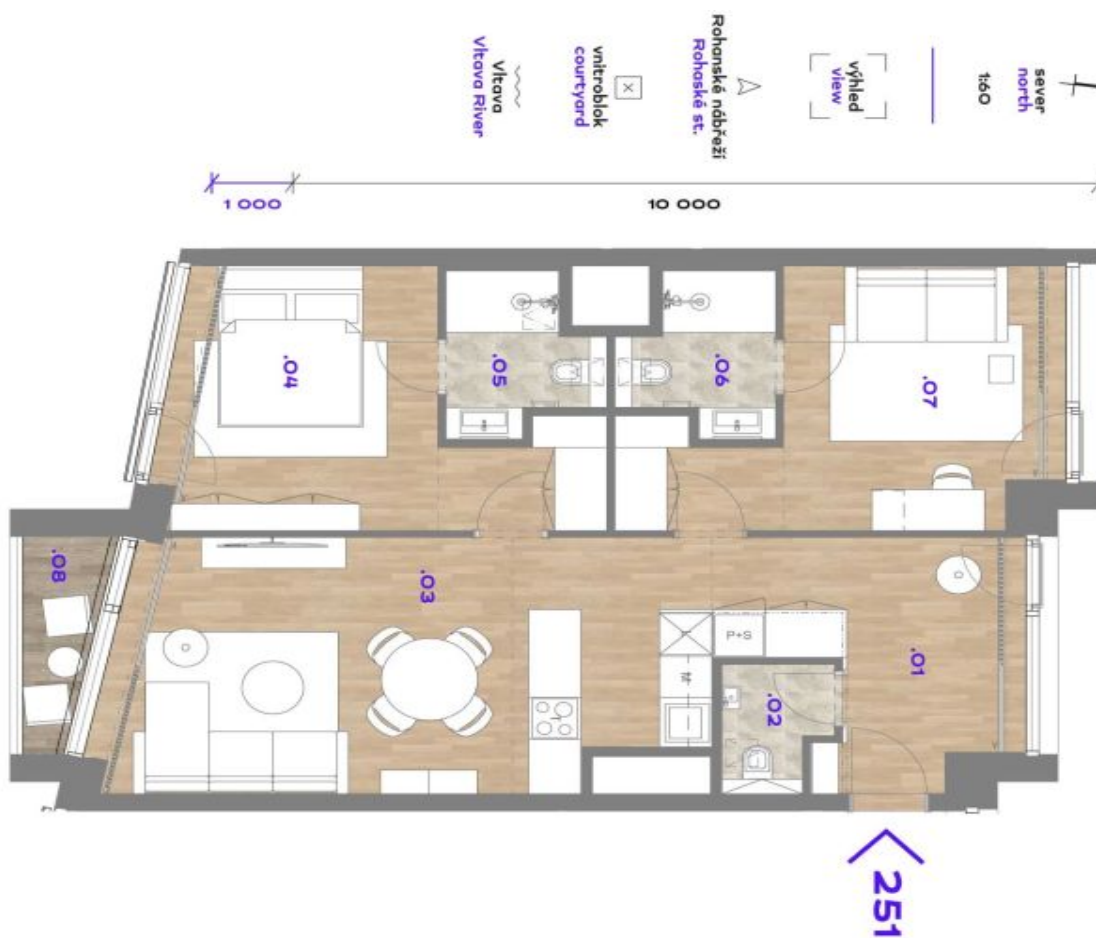

Apartment Two-bedroom (3+kk)

Rented

78.8 m², Prague 8, Karlín, Rohanské nábřeží

Apartment Two-bedroom (3+kk)

Rented

78.8 m², Prague 8, Karlín, Rohanské nábřeží

Total area	82 m ²
Floor area*	79 m ²
Loggia	3 m ²
Parking	Garage parking is available.
Garage	Yes
Cellar	Yes
Service price	Monthly deposit for service charges and utilities in the amount of CZK 100/m ² /month + VAT.
PENB	B
Reference number	42346
Available from	Immediately

* Area of the unit according to the Civil Code. The area consists of the sum total area of the entire unit bounded by perimeter walls.

An apartment in the unique FRAGMENT residential project combining architecture and art. This is a fully furnished 2-bedroom 2-bathroom design apartment with an enclosed balcony, on the fourth floor in a building designed by the Qarta architektura studio and finished by original sculptures of a renown Czech artist David Černý. Benefiting from amenities including a central reception, security and high standard technologies, the project is located in a highly sought after neighborhood of Karlín, just moments from the Invalidovna metro station and tram stops. Location with quick connections to the city center and complete amenities and services including numerous business centers, quality restaurants, cafes, bistros and shops. The project offers e.g. a cafe, a drugstore, a restaurant and a fitness center.

The interior features a living room with a fully fitted open plan kitchen and access to the **enclosed balcony**, a master bedroom with an en-suite bathroom (walk-in shower, toilet), a second bedroom / study with an en-suite bathroom (walk-in shower, toilet), a guest toilet, and an entrance hall.

Apartment Two-bedroom (3+kk)

Rented

78.8 m², Prague 8, Karlín, Rohanské nábřeží

Apartment Two-bedroom (3+kk)

Rented

78.8 m², Prague 8, Karlín, Rohanské nábřeží