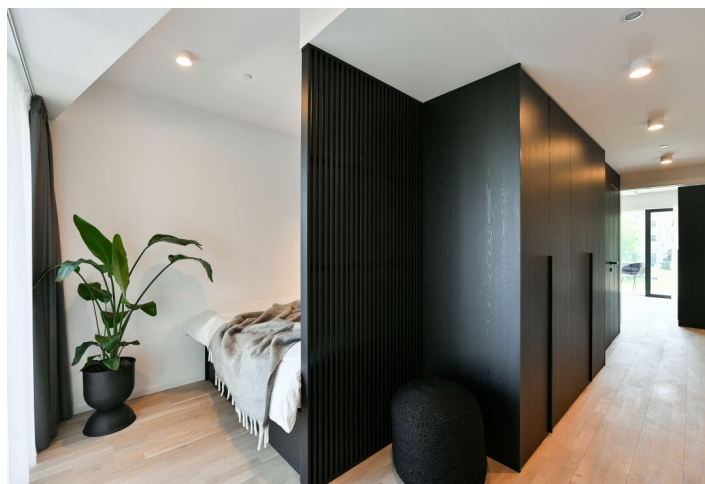

Apartment Studio (1+kk)

Rented

44.9 m², Prague 8, Karlín, Sokolovská