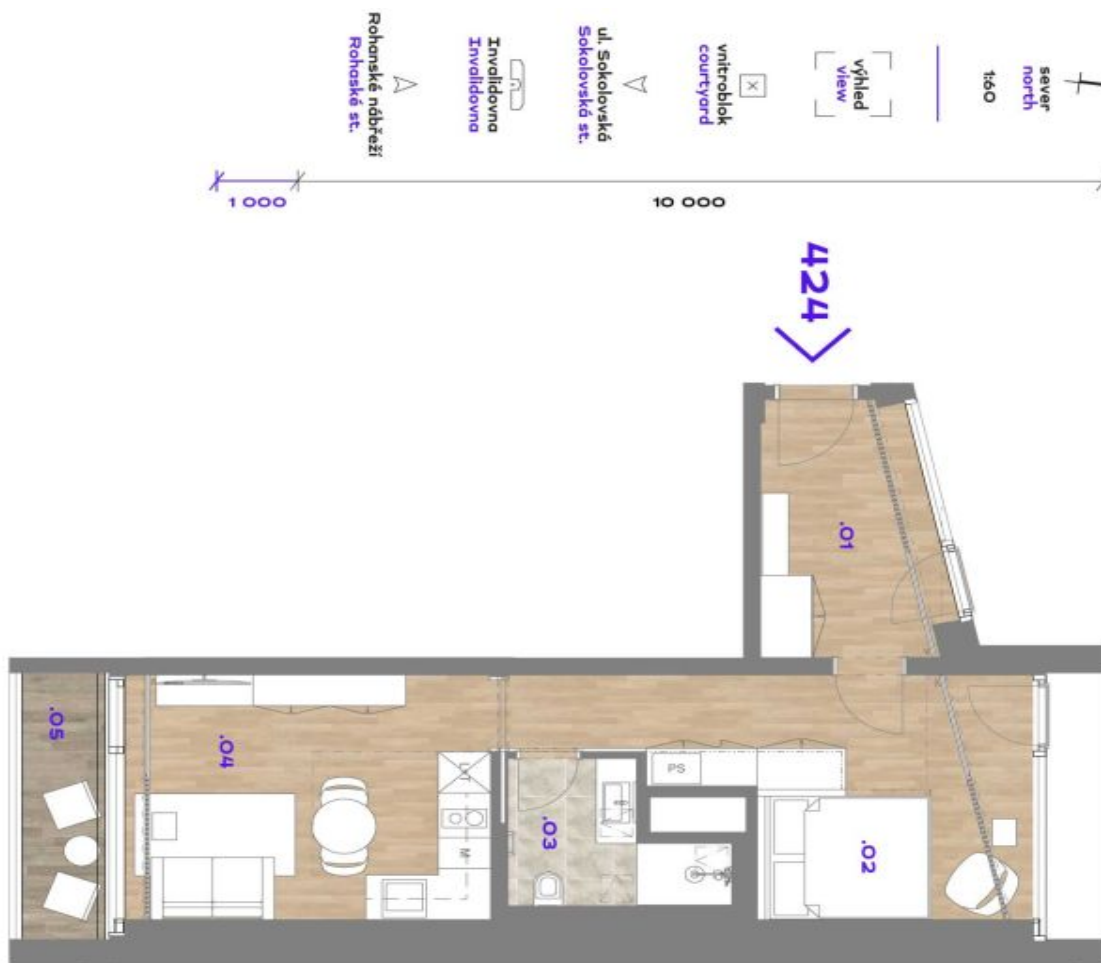

Apartment Studio (1+kk)

44.9 m², Prague 8, Karlín, Sokolovská

Rented