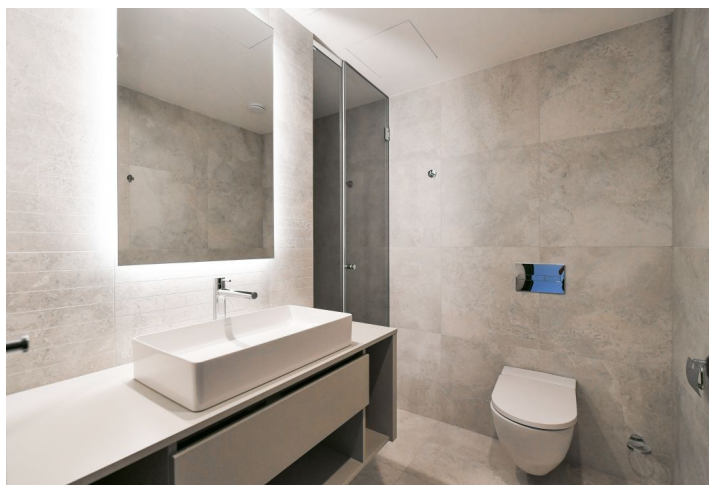

Apartment Studio (1+kk)

Rented

44.9 m², Prague 8, Karlín, Sokolovská