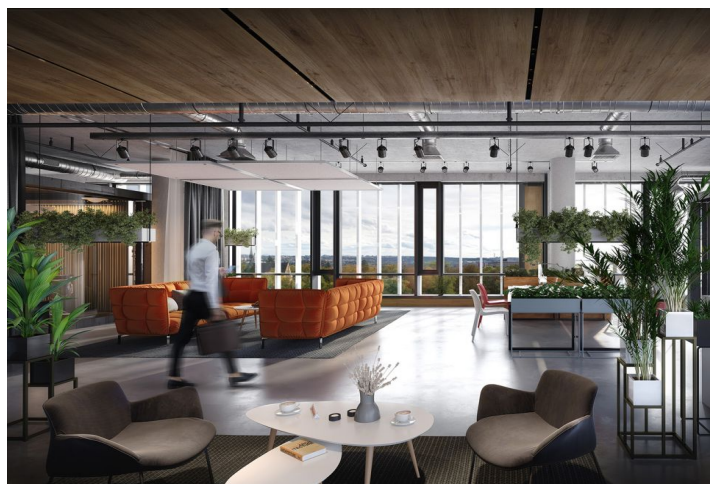

Office space

€ 19.50 / m² | CZK 489 / m²

Prague 10, Strašnice, Vínohradská