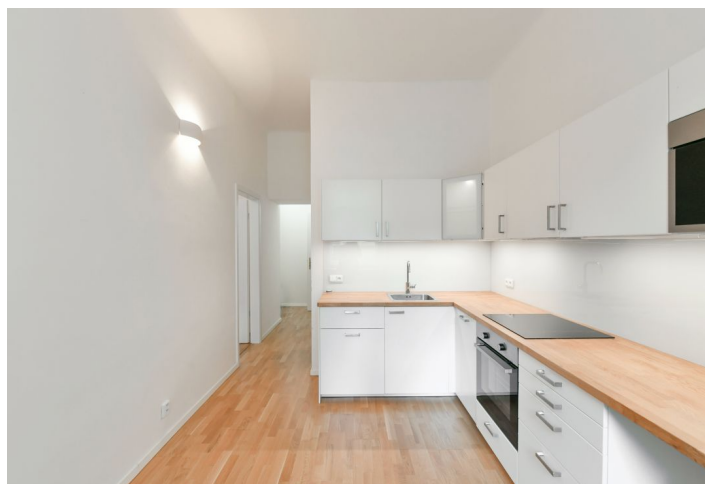

Apartment Studio (1+1)

Rented

40 m², Prague 1, Josefov, Maiselova