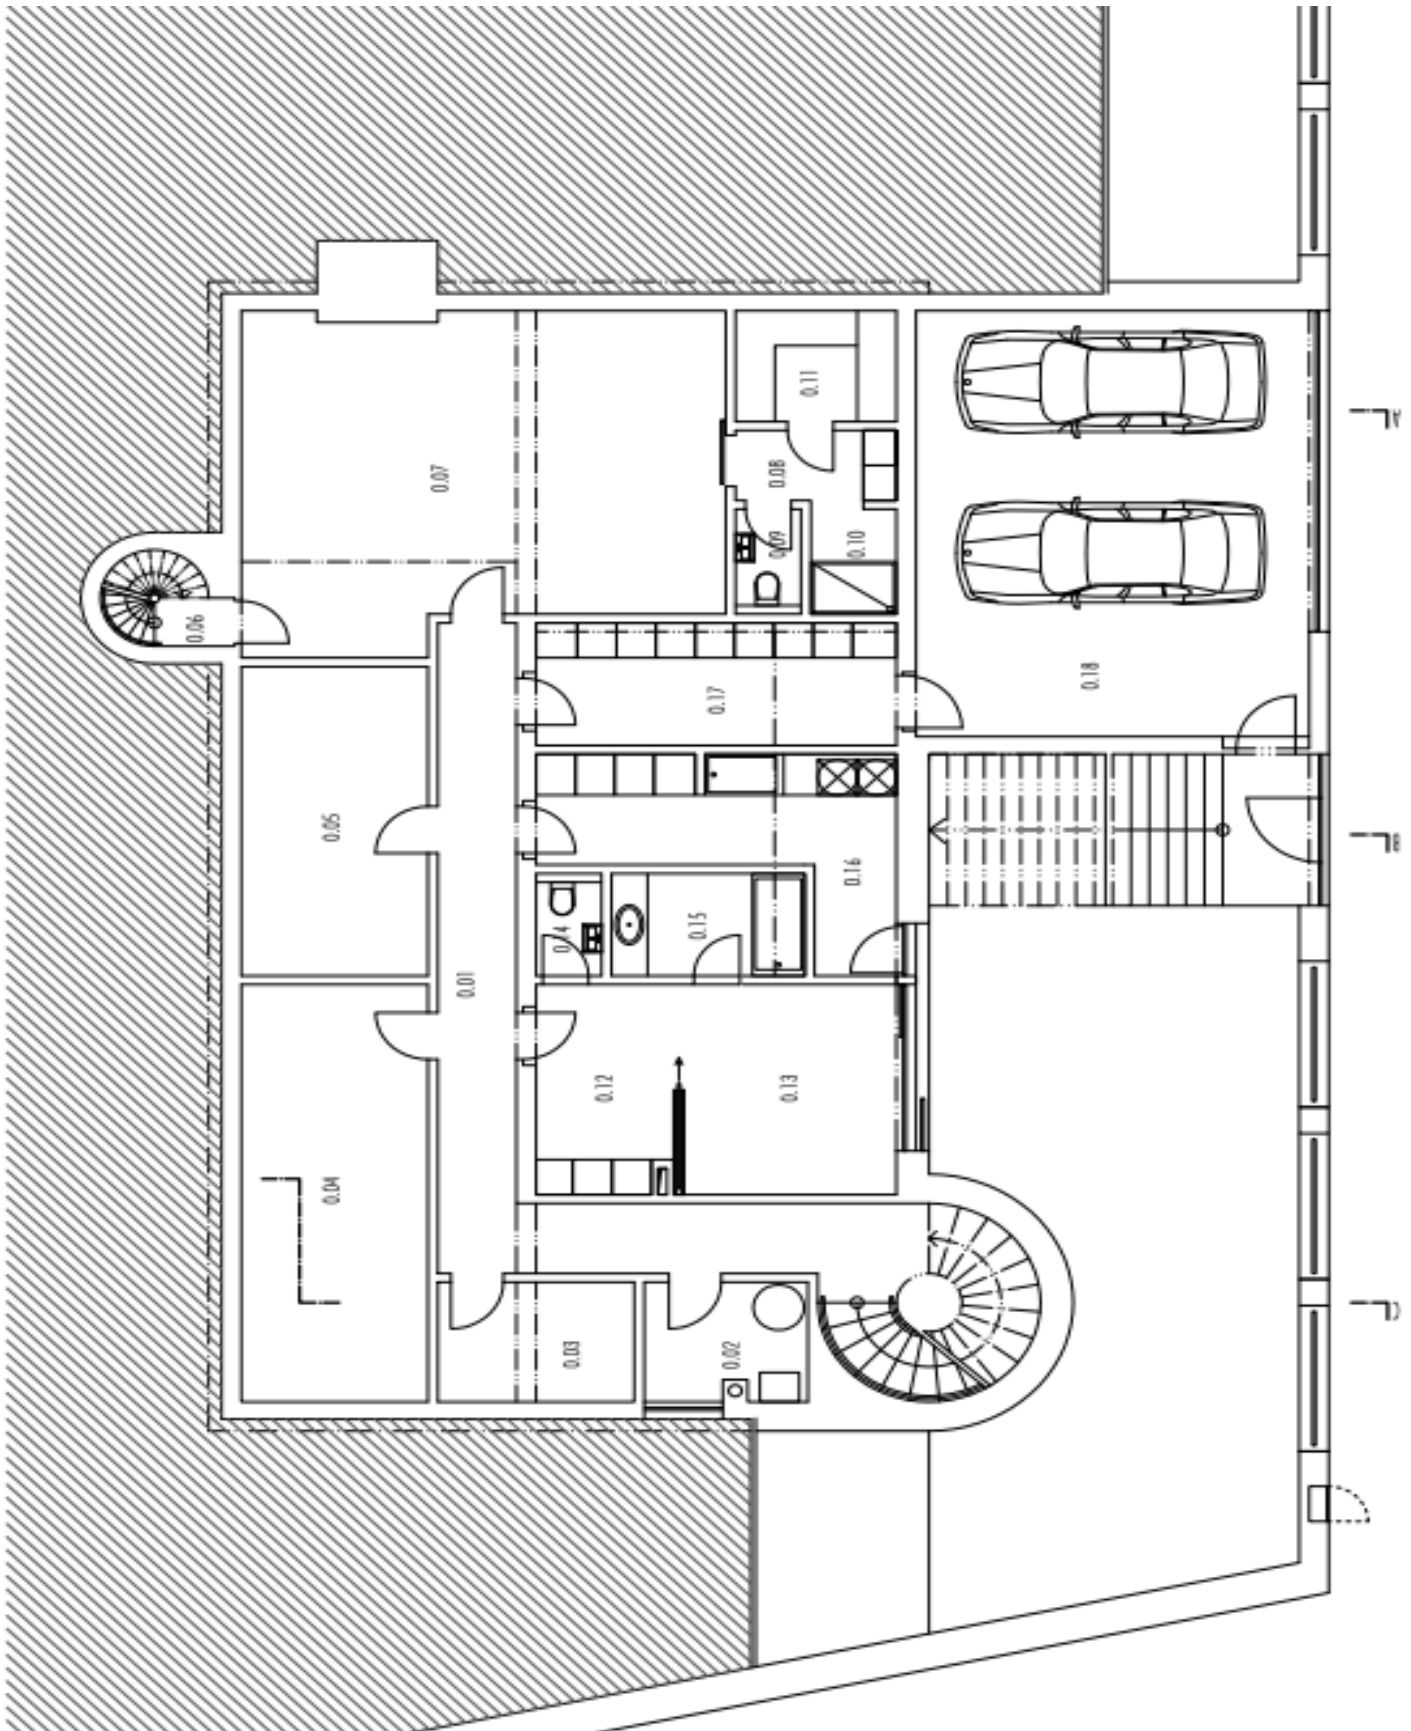

House Six-bedroom (7+kk)

Sold

557 m², Praha-západ, Dobříchovice, Pod Penzionátem

House Six-bedroom (7+kk)

Sold557 m², Praha-západ, Dobřichovice, Pod Penzionátem

Plot	2 134 m ²
Foot print	317 m ²
Garden	1 817 m ²
Parking	-
Garage	Yes
Cellar	Yes
PENB	G
Reference number	40126

m².

In addition to regular property viewings, we also offer real time video viewings via WhatsApp, FaceTime, Messenger, Skype, and other apps.

House Six-bedroom (7+kk)

Sold

557 m², Praha-západ, Dobříchovice, Pod Penzionátem

House Six-bedroom (7+kk)

Sold

557 m², Praha-západ, Dobříchovice, Pod Penzionátem

House Six-bedroom (7+kk)

Sold

557 m², Praha-západ, Dobříchovice, Pod Penzionátem