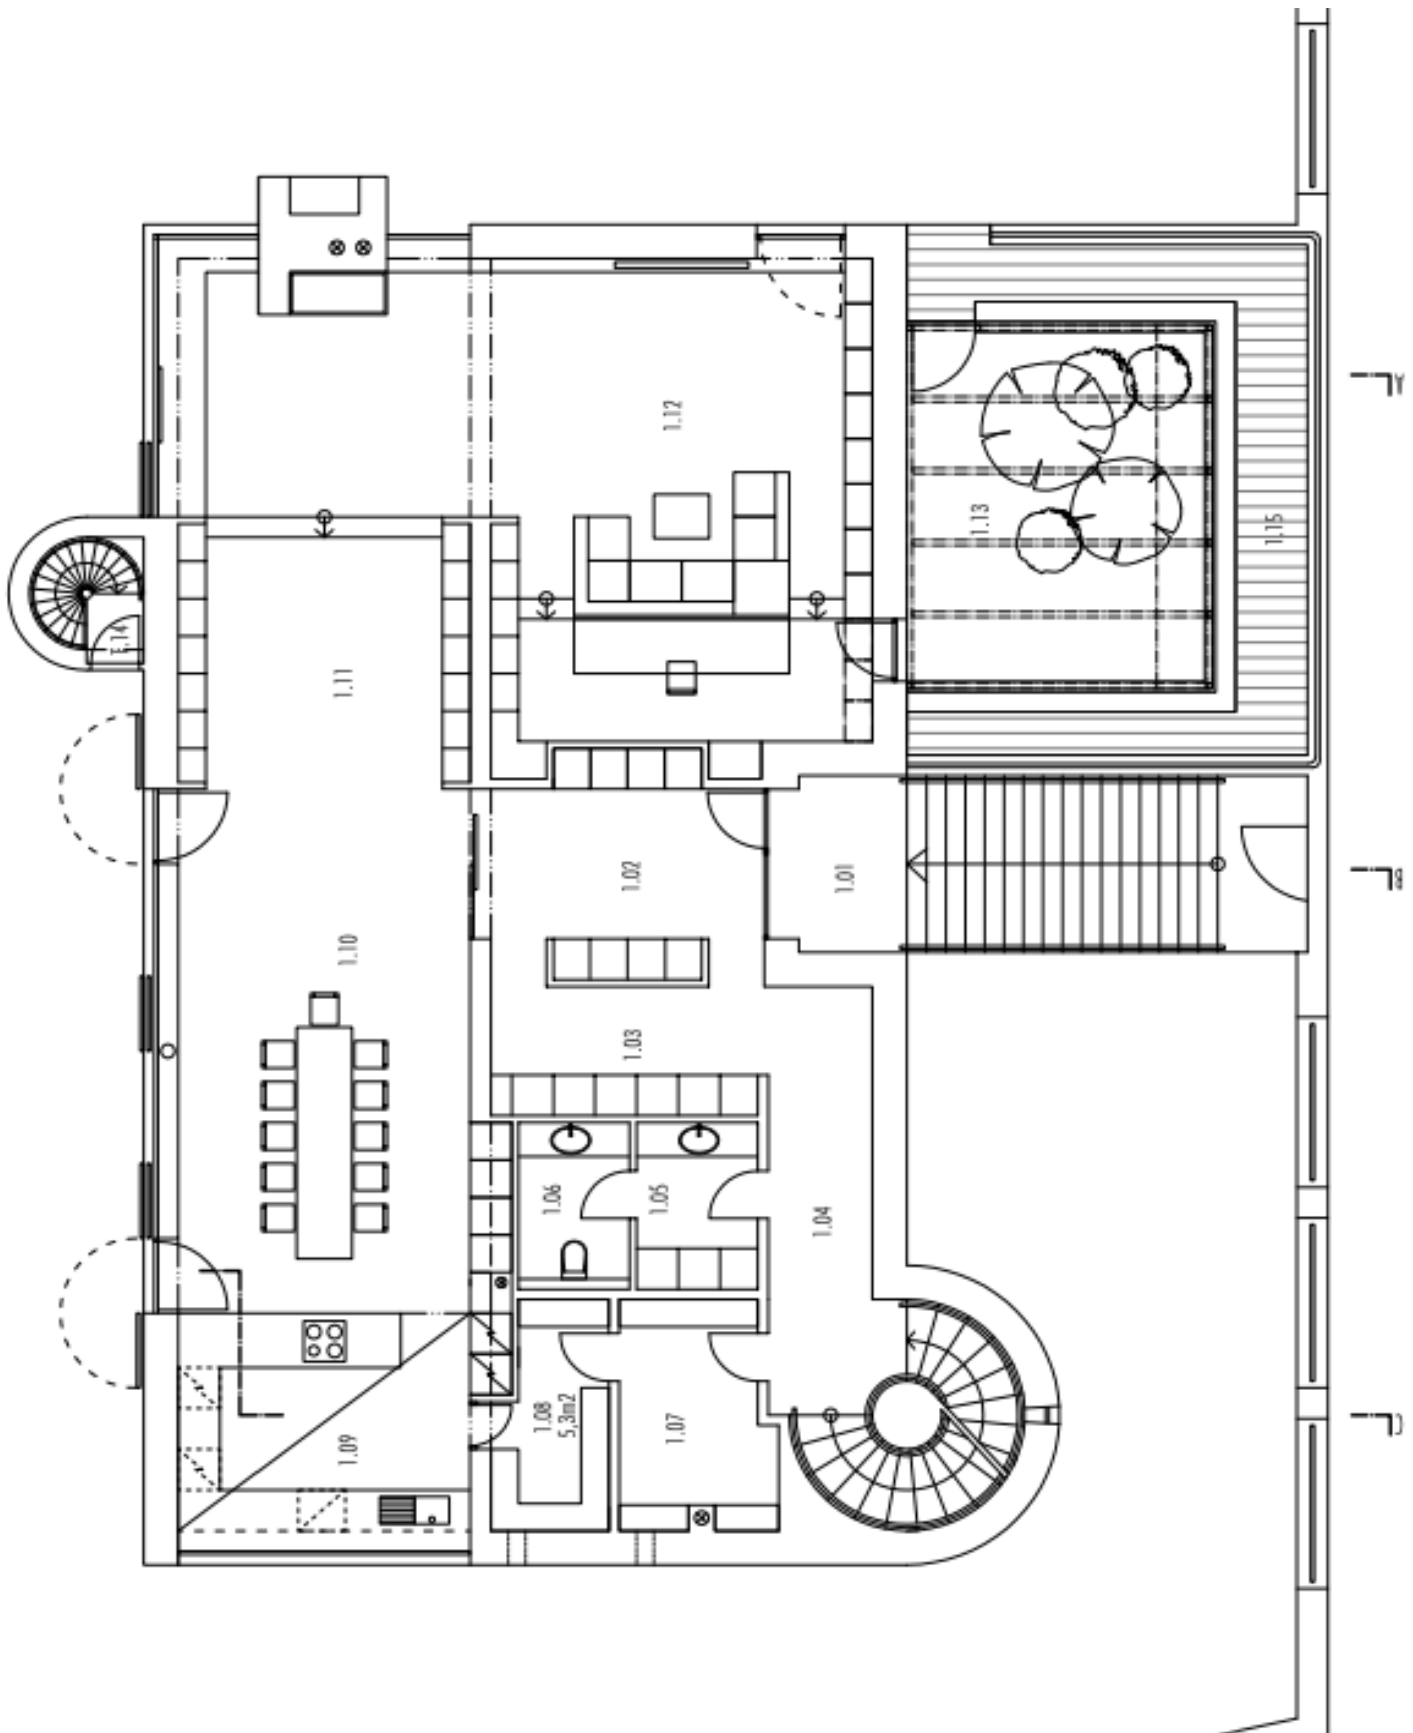

House Six-bedroom (7+kk)

Sold

557 m², Praha-západ, Dobříchovice, Pod Penzionátem

House Six-bedroom (7+kk)

Sold557 m², Praha-západ, Dobřichovice, Pod Penzionátem

Plot	2 134 m ²
Foot print	317 m ²
Garden	1 817 m ²
Parking	-
Garage	Yes
Cellar	Yes
PENB	G
Reference number	40126

m².

In addition to regular property viewings, we also offer real time video viewings via WhatsApp, FaceTime, Messenger, Skype, and other apps.

House Six-bedroom (7+kk)

Sold

557 m², Praha-západ, Dobříchovice, Pod Penzionátem

House Six-bedroom (7+kk)

Sold

557 m², Praha-západ, Dobříchovice, Pod Penzionátem

House Six-bedroom (7+kk)

Sold

557 m², Praha-západ, Dobříchovice, Pod Penzionátem