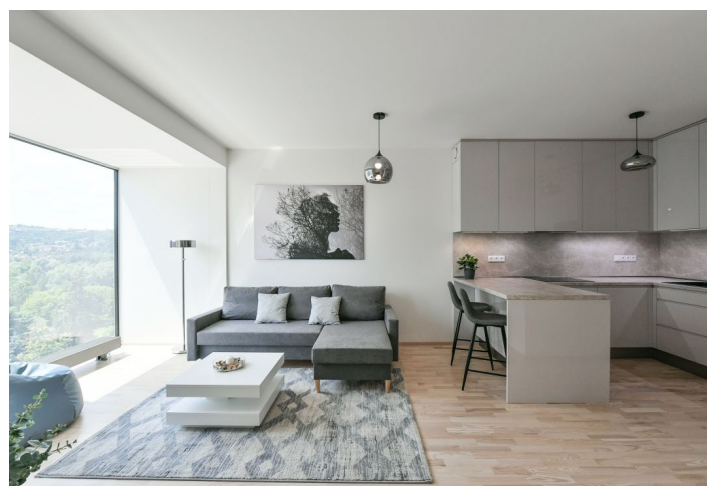

Apartment One-bedroom (2+kk)

Rented

50.6 m², Prague 4, Modřany, Mezi Vodami