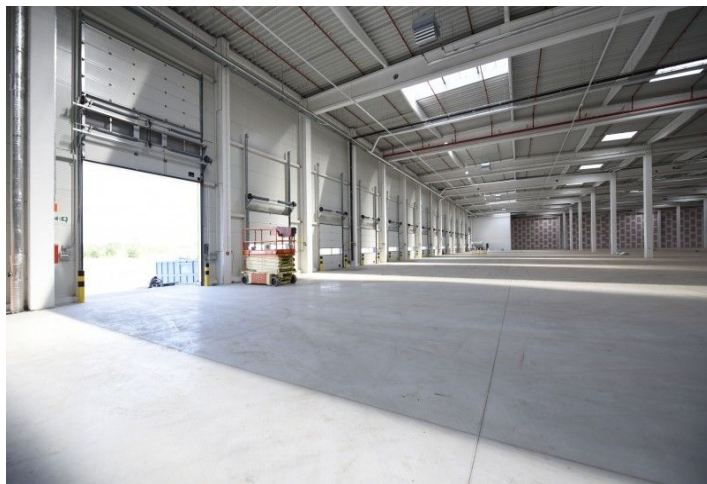

## Warehouse space

Ask for price

10 210 m<sup>2</sup>, Ostrava-město, Ostrava, Halasova

<b>Total area</b>	10 210 m <sup>2</sup>
<b>Available area for rent</b>	10 210 m <sup>2</sup>
<b>Ceiling height</b>	10 m
<b>Floor loading capacity</b>	5 t/m <sup>2</sup>
<b>Column grid structure</b>	—
<b>Structure</b>	Reinforced concrete structure
<b>PENB</b>	B
<b>Reference number</b>	39398

**10,210 sq.m.** of warehouse and office space including background for lease in an area located in Ostrava - Vitkovice. After a demanding rehabilitation, the 44ha brownfield is ready for the construction of a modern commercial-industrial park. The tenants of the park have at their disposal premises of various sizes suitable for companies operating in a wide range of commercial and production act.

**Features and Services:**

- All infrastructure available on site
- High standards of buildings
- A functional railway along the eastern perimeter of the compound
- A large number of parking spaces for cars and trucks

**Industrial/Warehouse space:**

- Flexible unit layouts
- Variable units from 1,500 sq.m.
- 4 drive-ins
- 16 docks with loading bridge
- Floor load: 5t/sq.m.
- Clear height of storage areas: 10-12 m
- Column module: 24×12 m
- Loading yard: 35 m
- Sprinklersystem
- Infrared emitters /ceiling heating units
- BREEAM Very Good