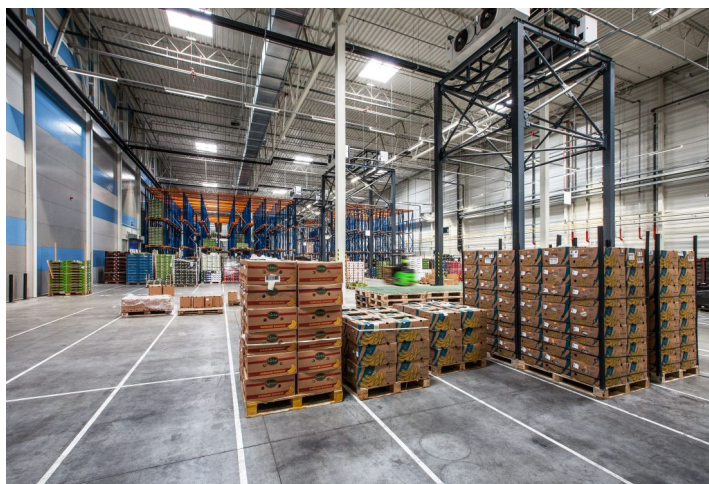

Industrial park

Ask for price

40 052 m², Benešov, Divišov, Měchnov