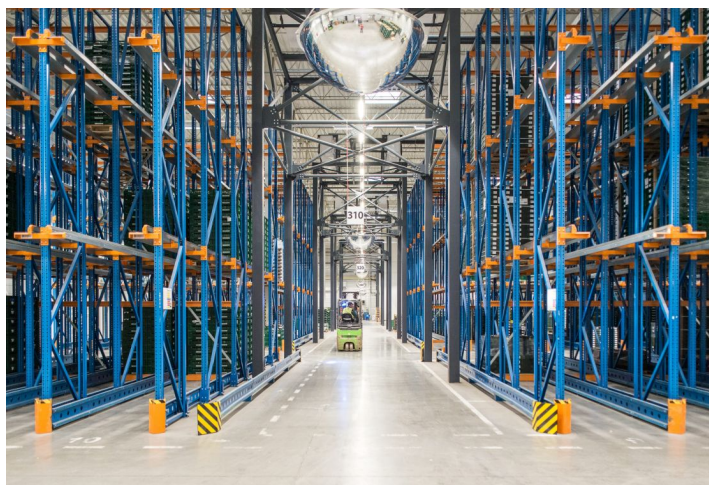

Industrial park

Ask for price

40 052 m², Benešov, Divišov, Měchnov