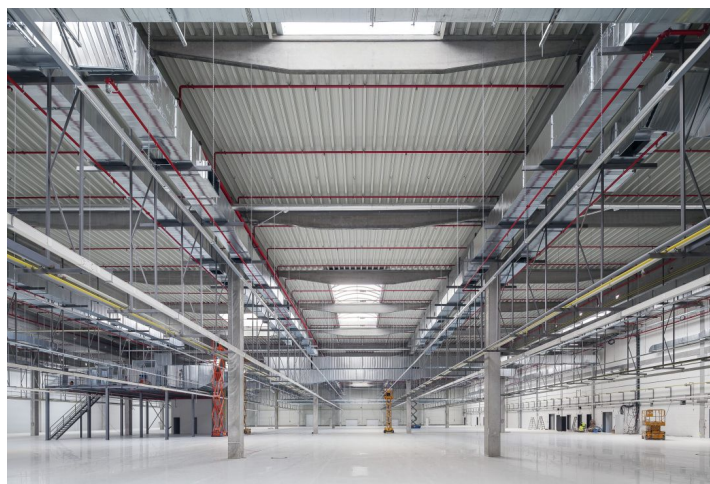

Logistic park

Cheb, Aš, Skandinávská

Ask for price