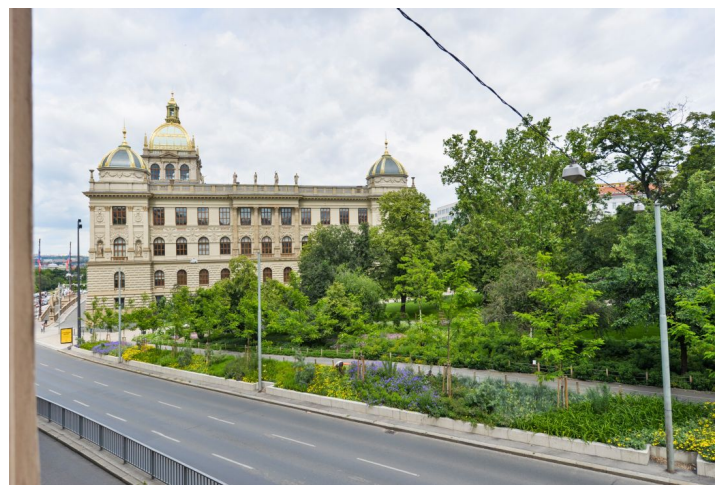

Apartment One-bedroom (2+kk)

Rented

50 m², Prague 1, Nové Město, Mezibranská