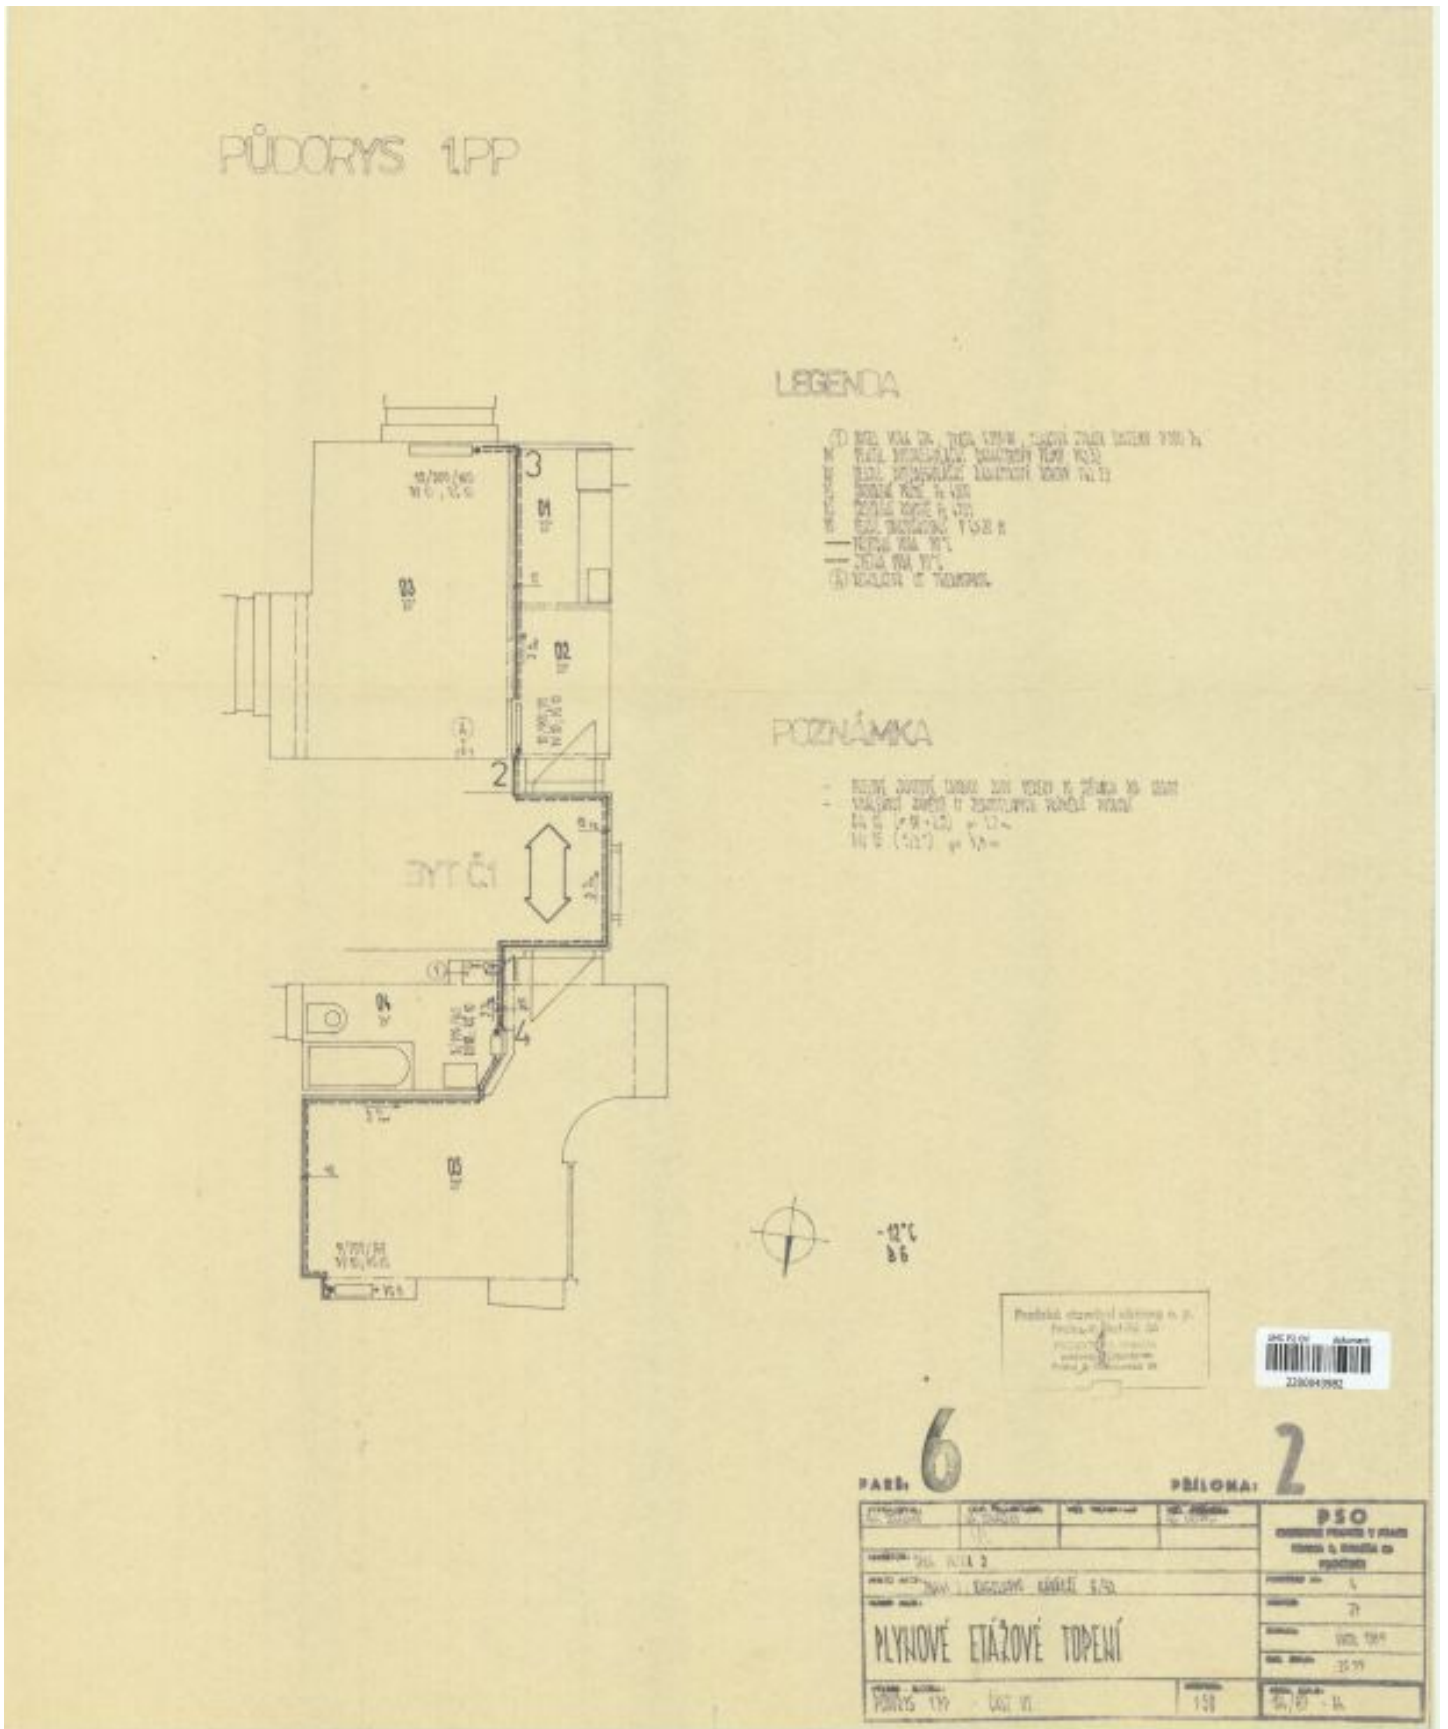

House Nine-bedroom (10+kk)

Ask for price

1013 m², Prague 2, Nové Město, Rašínovo nábřeží