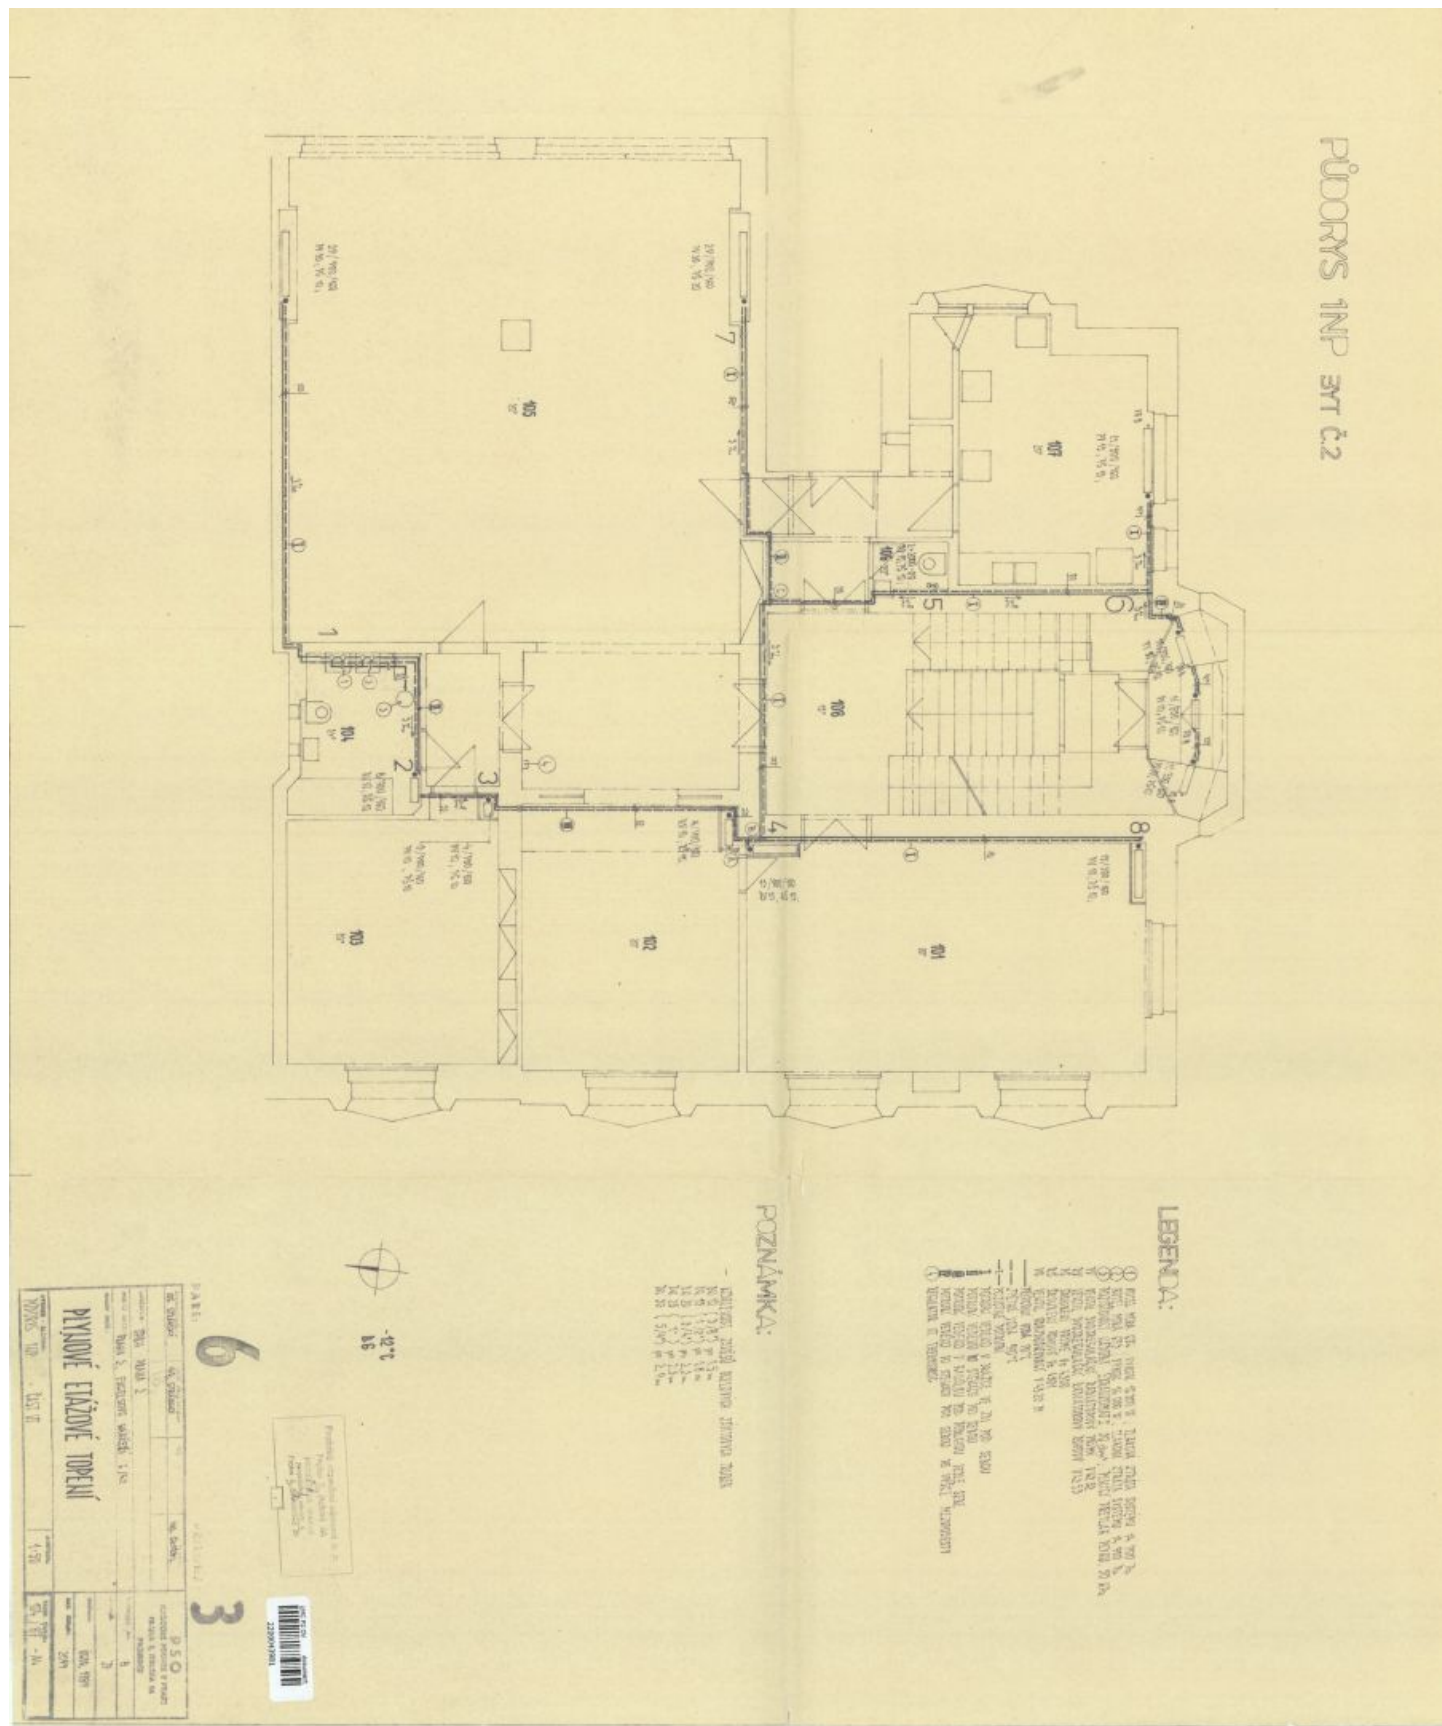

The current layout consists of 1 underground floor, 2 upper floors, and an attic with offices with kitchens, toilets, and utility facilities. There are storage rooms on the 2nd underground floor. There is a brick garden house on the plot.

The architect of the building is **Josef Chochol** in cooperation with **Antonín Belada**. The house is part of a group of **Cubist houses** that are some of the most important early works of Czech modern architecture. It was completely reconstructed and rebuilt in 1995, giving the interior an original appearance. Parquet floors, doors, wall lining, textile wallpaper, radiator covers, all wardrobes (including built-in), lighting fixtures, sanitary ware, etc. have been restored or preserved. Parking is available in the garage and in front of the building.

Total area 1,013 m², built-up area 427 m², garden 247 m², plot 674 m².

In addition to regular property viewings, we also offer **real time video viewings** via WhatsApp, FaceTime, Messenger, Skype, and other apps.

House Nine-bedroom (10+kk)

Ask for price

1013 m², Prague 2, Nové Město, Rašínovo nábřeží

House Nine-bedroom (10+kk)

Ask for price

1013 m², Prague 2, Nové Město, Rašínovo nábřeží

House Nine-bedroom (10+kk)

Ask for price