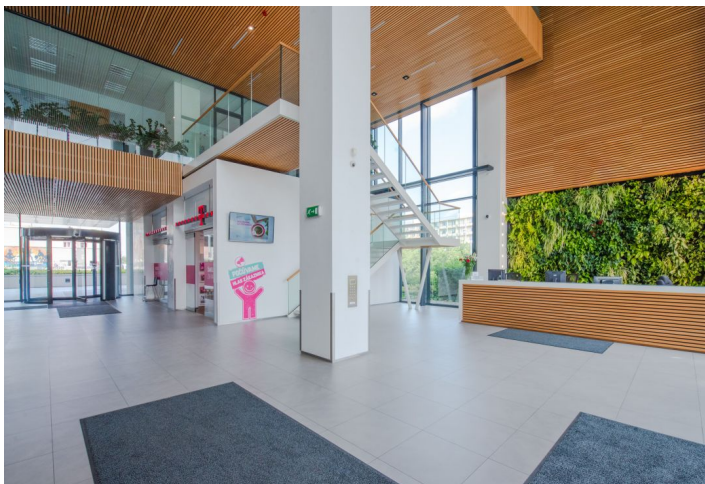

Office space

€ 13.50 / m² | CZK 338 / m²

Bratislava II, Ružinov, Bajkalska