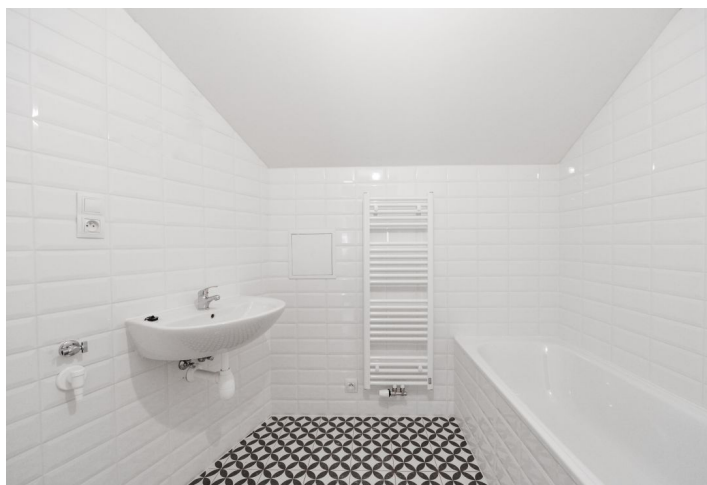

# Apartment Two-bedroom (3+kk)

**Rented**78 m<sup>2</sup>, Prague 3, Žižkov, Řehořova

Total area	78 m <sup>2</sup>
Parking	-
Cellar	-
PENB	G
Reference number	33645
Available from	Immediately

Boasting views of the Prague Castle and the Vítkov park, this new 2-bedroom attic apartment is on the 4th top floor of a completely newly refurbished residential building from the beginning of the 20th century, with a new lift and preserved original details. Located on a quiet street in a sought after area on the border between Žižkov and Vinohrady, within walking distance of the city center, a few min. walk to bus and tram stops, one short stop to the Hlavní nádraží metro station. The location offers complete amenities including sports and relaxation opportunities in the nearby parks the Vítkov Hill, Riegrovy sady and Parukářka, as well as a popular bike path.

The apartment consists of a living room with a fully fitted open plan kitchen and a dining area, two separate bedrooms, a bathroom including a bathtub, a walk-in shower and a toilet, an additional separate toilet, a storage room, and an entrance hall.

**Wooden floors**, tiles, central gas heating, dishwasher, induction cooktop. Monthly deposit for service charges, water and heating: CZK 4936/month. Electricity is billed separately.

\* Area of the unit according to the Civil Code. The area consists of the sum total area of the entire unit bounded by perimeter walls.