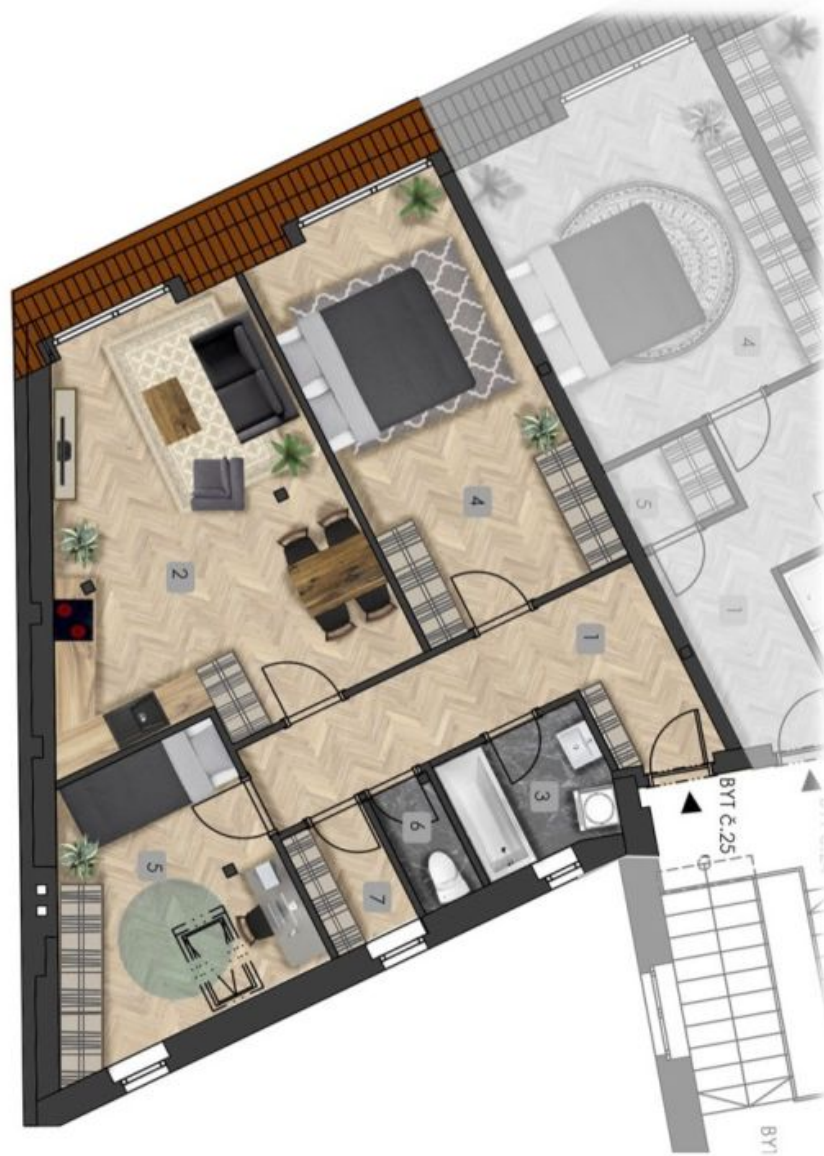

# Apartment Two-bedroom (3+kk)

**Rented**78 m<sup>2</sup>, Prague 3, Žižkov, Řehořova

Total area	78 m <sup>2</sup>
Parking	-
Cellar	-
PENB	G
Reference number	33645
Available from	Immediately

Boasting views of the Prague Castle and the Vítkov park, this new 2-bedroom attic apartment is on the 4th top floor of a completely newly refurbished residential building from the beginning of the 20th century, with a new lift and preserved original details. Located on a quiet street in a sought after area on the border between Žižkov and Vinohrady, within walking distance of the city center, a few min. walk to bus and tram stops, one short stop to the Hlavní nádraží metro station. The location offers complete amenities including sports and relaxation opportunities in the nearby parks the Vítkov Hill, Riegrovy sady and Parukářka, as well as a popular bike path.

The apartment consists of a living room with a fully fitted open plan kitchen and a dining area, two separate bedrooms, a bathroom including a bathtub, a walk-in shower and a toilet, an additional separate toilet, a storage room, and an entrance hall.

**Wooden floors**, tiles, central gas heating, dishwasher, induction cooktop. Monthly deposit for service charges, water and heating: CZK 4936/month. Electricity is billed separately.

\* Area of the unit according to the Civil Code. The area consists of the sum total area of the entire unit bounded by perimeter walls.

## Apartment Two-bedroom (3+kk)

Rented

78 m<sup>2</sup>, Prague 3, Žižkov, Řehořova

Byt č.25

5.podlaží 78,58 m<sup>2</sup>

1	Chodba	10,46
2	Obývací prostor+kk	24,78
3	Koupelna	4,09
4	Pokoj	19,03
5	Pokoj	12,84
6	WC	1,66
7	Komora	2,32