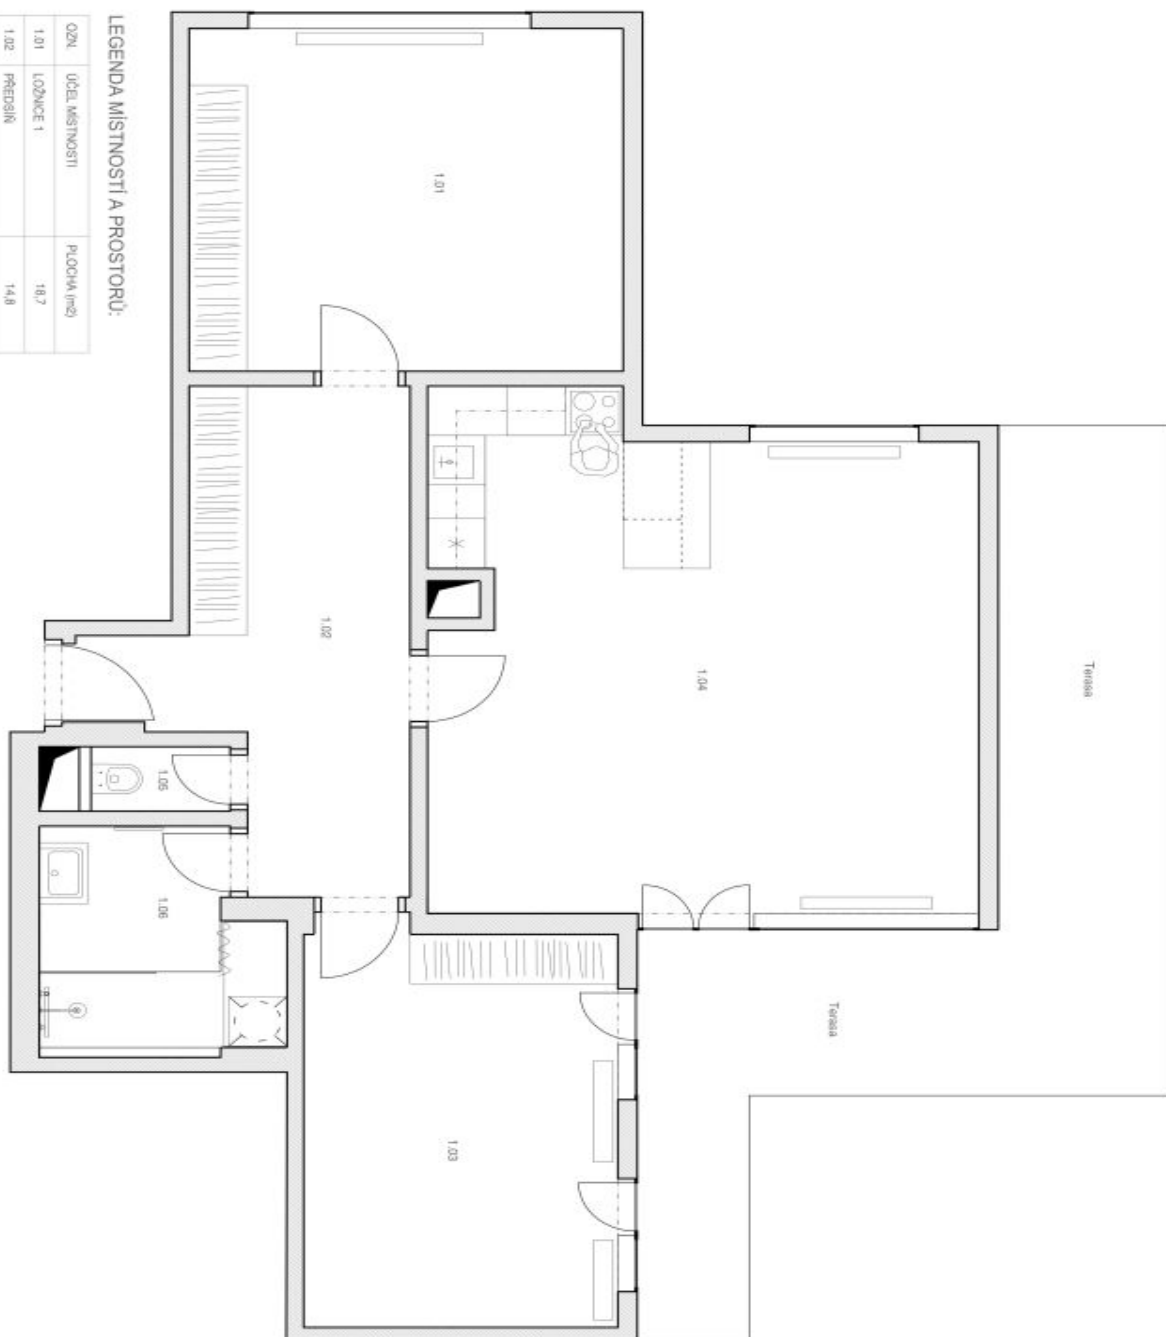

Apartment Two-bedroom (3+kk)

€ 1 522 | CZK 38 000

90 m², Prague 10, Strašnice, Názovská

OZN.	ÚČEL MÍSTNOSTI	PLOCHA (m²)
1.01	LOŽNICE 1	18,7
1.02	PŘEDSÍŇ	14,8
1.03	LOŽNICE 2	16
1.04	KUCHYŇ + JÍDELNA	34,2
1.05	WC	1,6
1.06	KOUPELNA	6,2
CELKEM UŽITNÁ PLOCHA		91,5 m²

LEGENDA MÍSTNOSTÍ A PROSTORŮ:

Názovská	Okna	-
	Stupň	-
	úroveň	1.50
Návrh