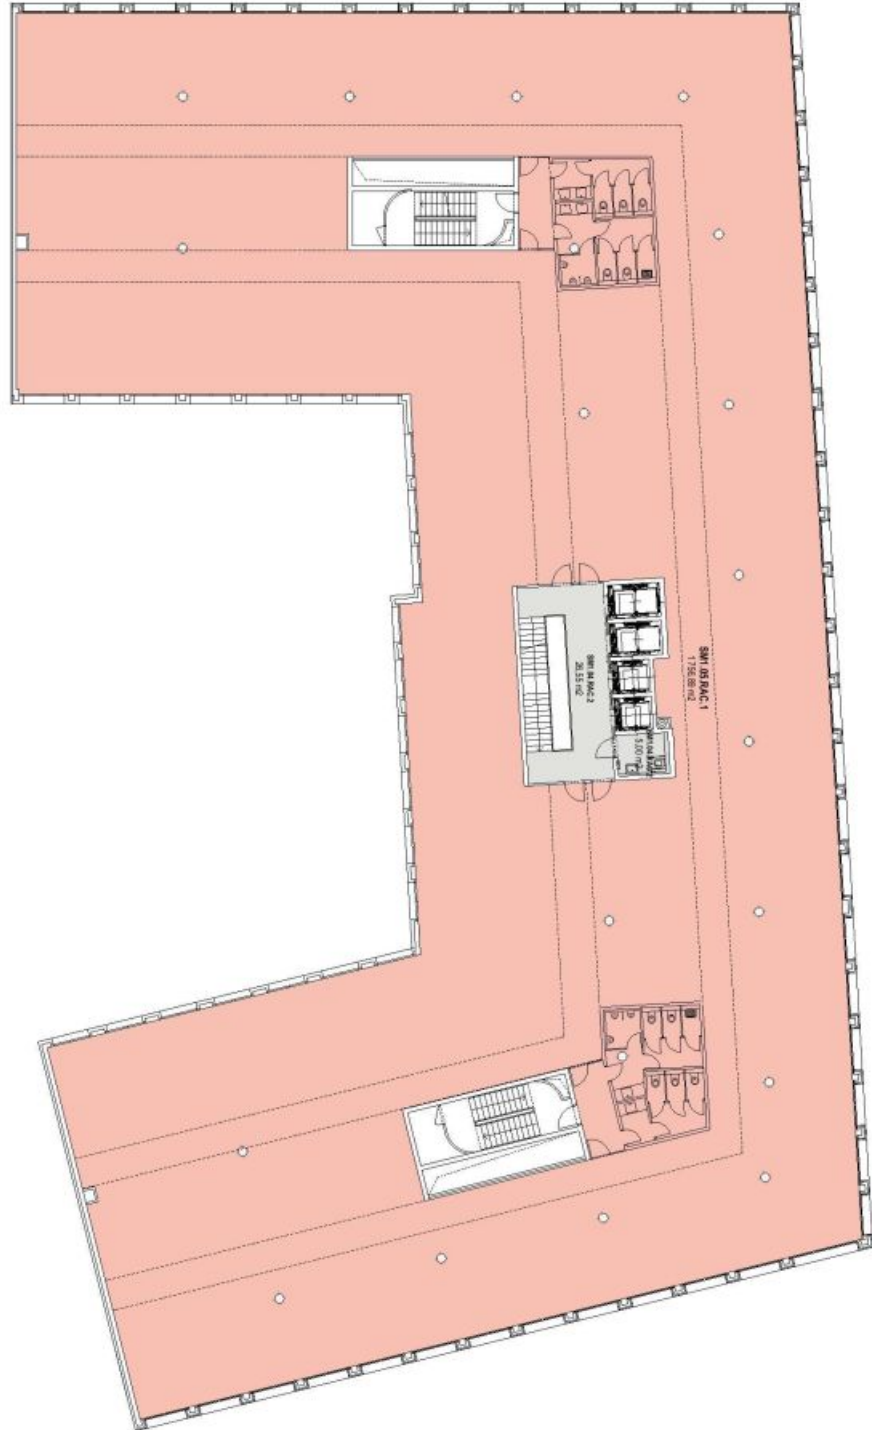

Office space

Prague 5, Smíchov, Na Knížecí

Rented

PUDORIS ANP