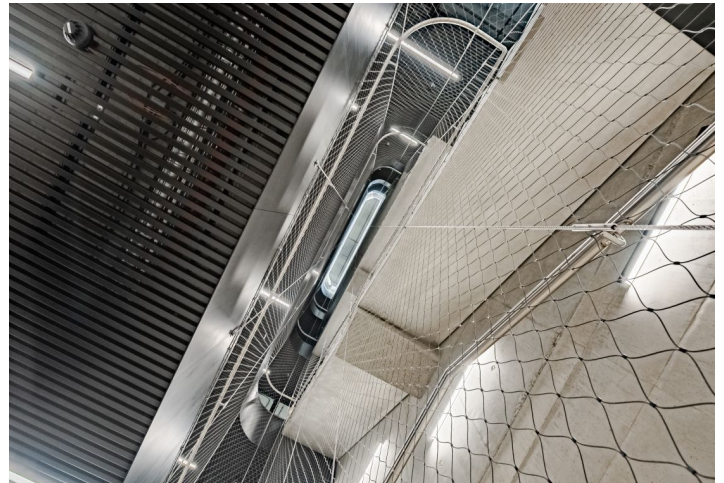

Office space

Rented

Prague 5, Smíchov, Na Knížecí