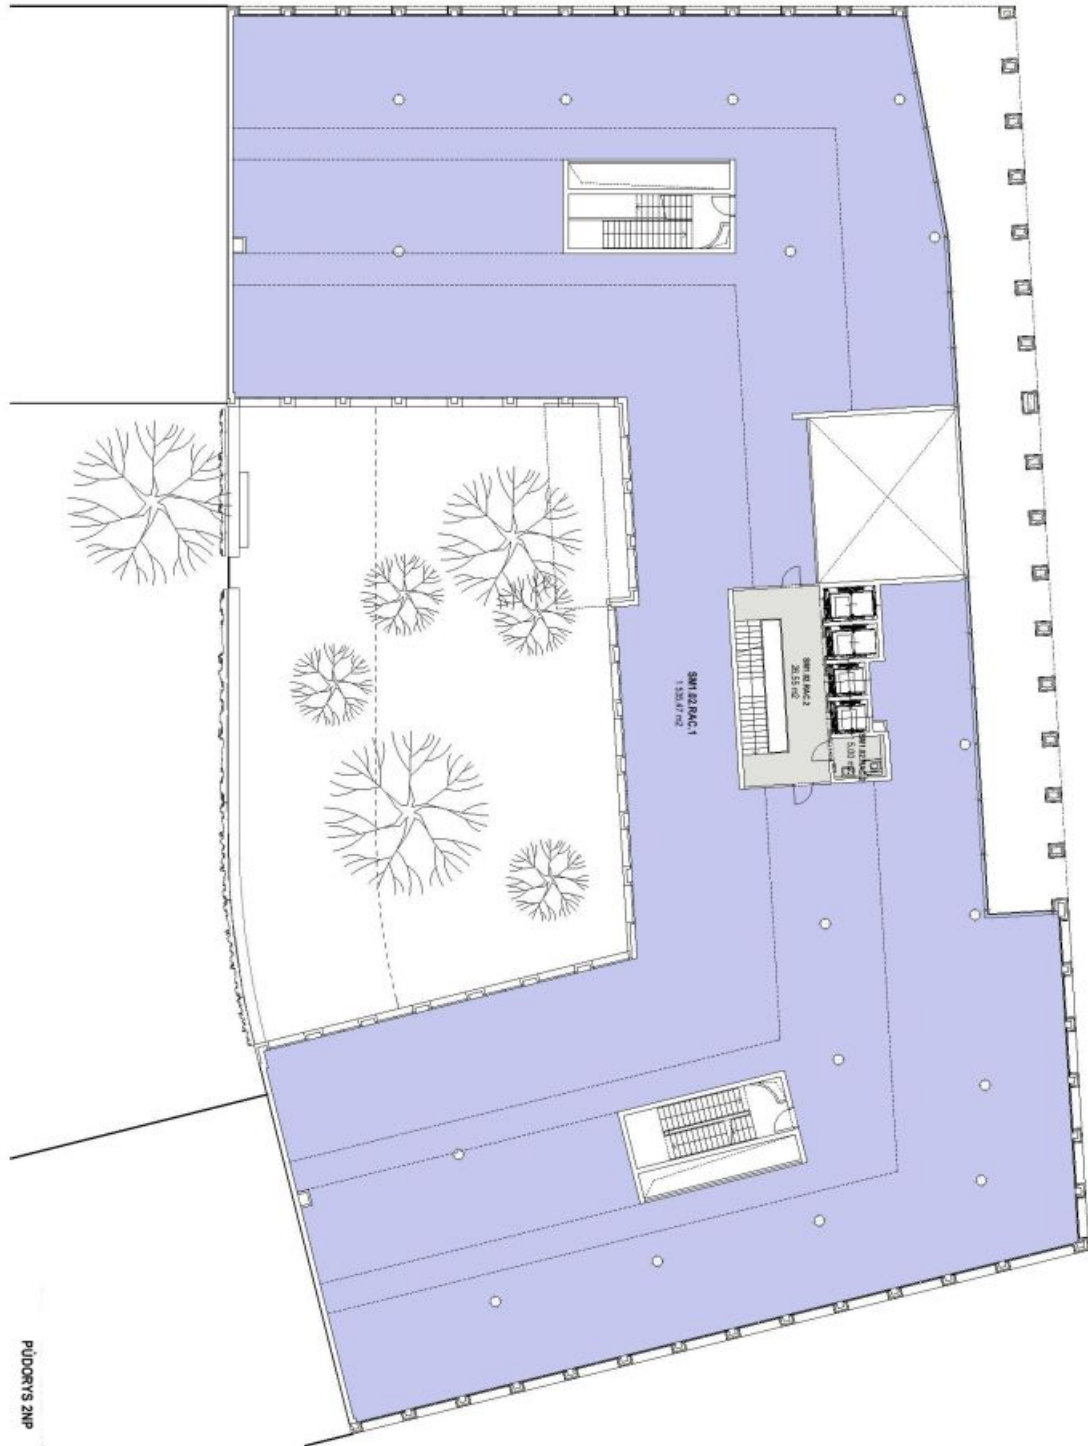

Office space

Prague 5, Smíchov, Na Knížecí

Rented