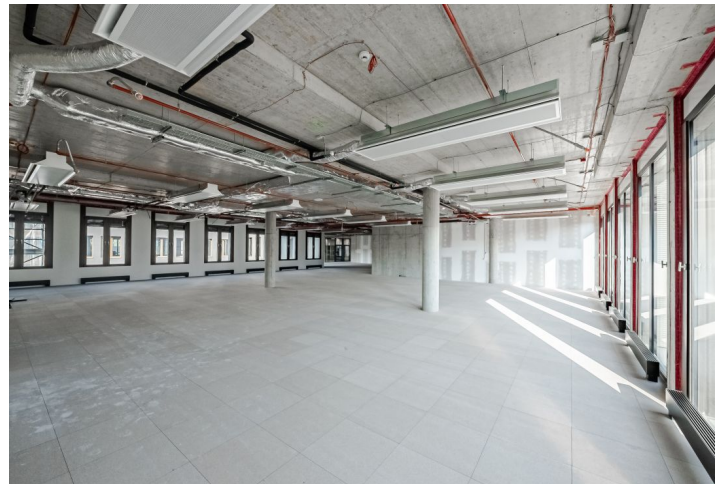

Office space

Rented

Prague 5, Smíchov, Na Knížecí