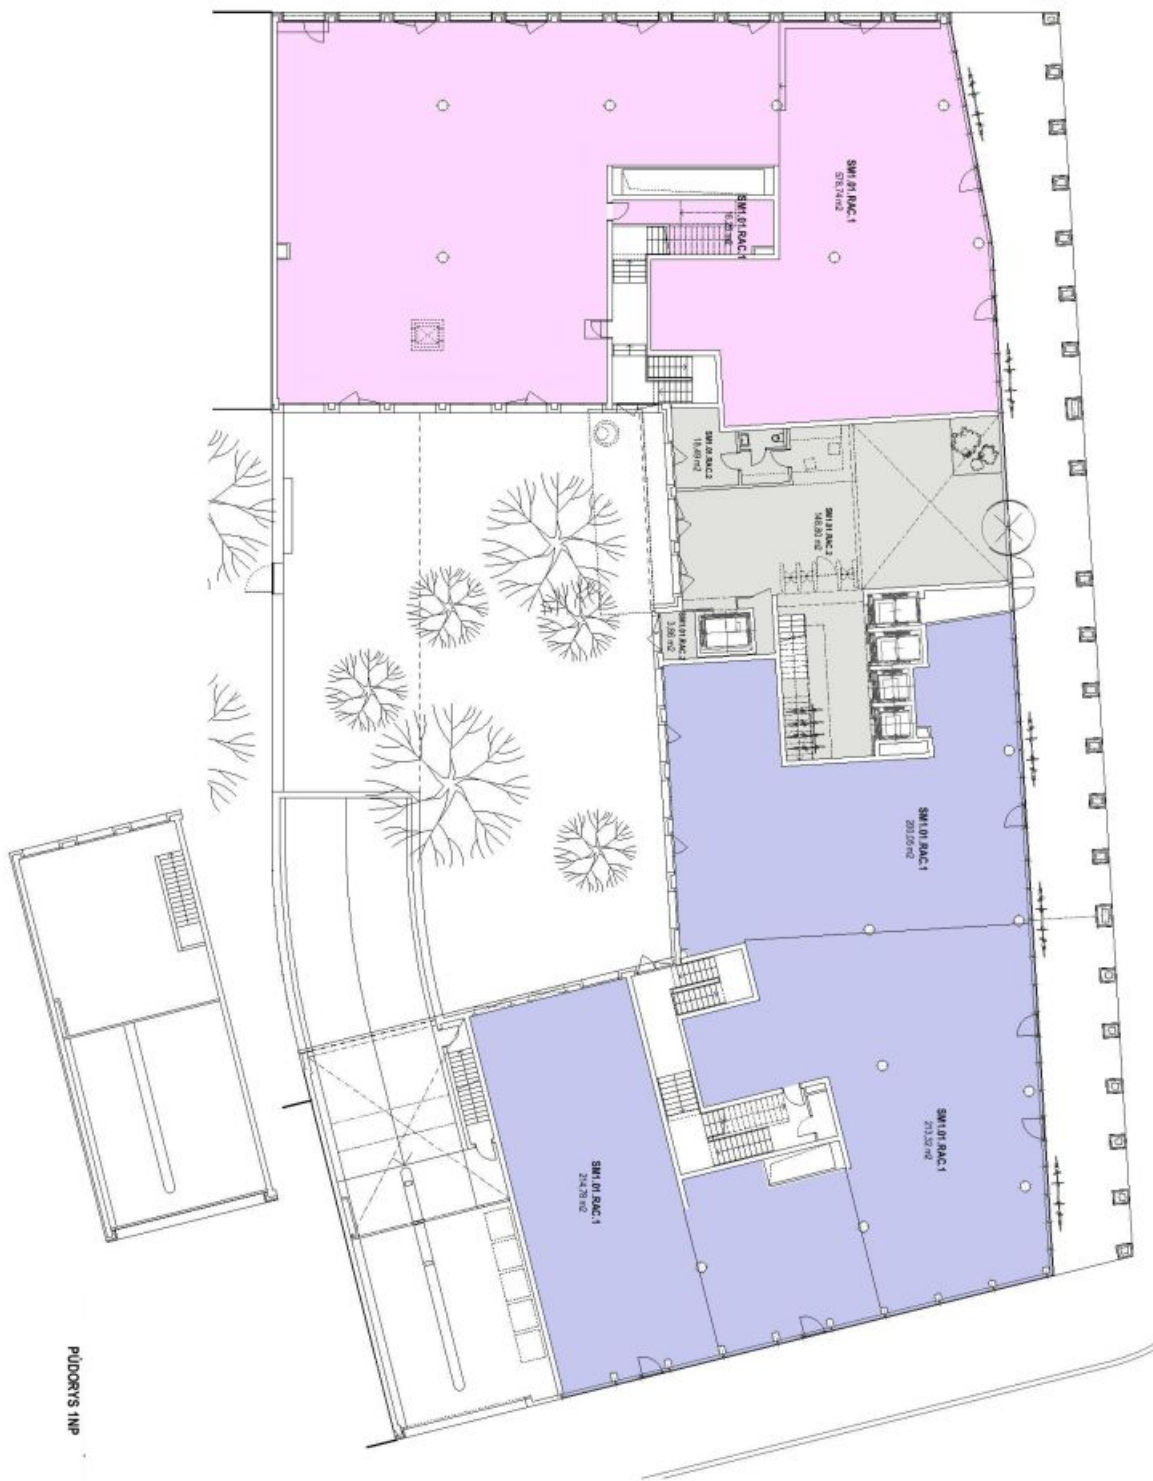

Office space

Prague 5, Smíchov, Na Knížecí

Rented