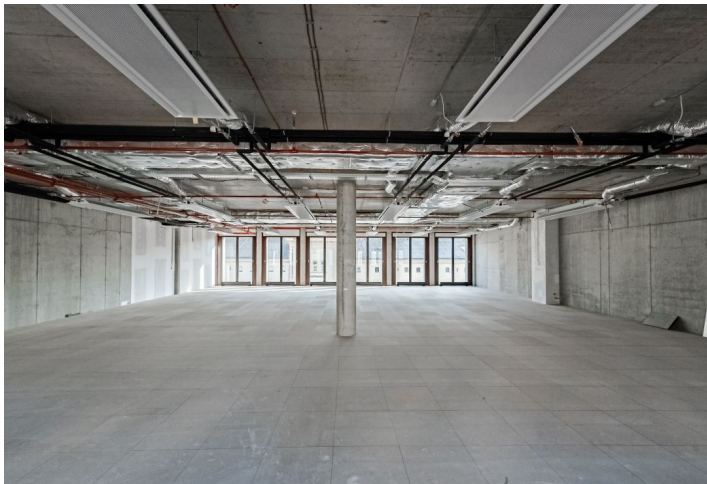

Office space

Rented

Prague 5, Smíchov, Na Knížecí