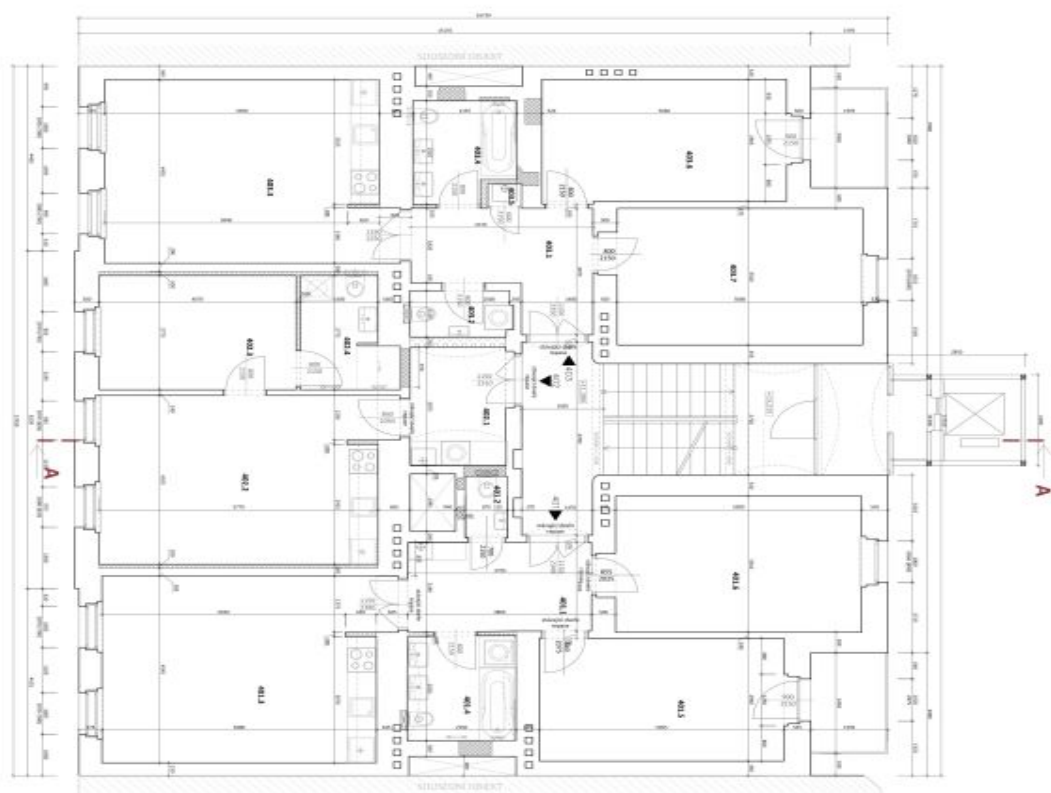

Apartment Two-bedroom (3+kk)

Rented

74 m², Prague 3, Vinohrady, Nitranská