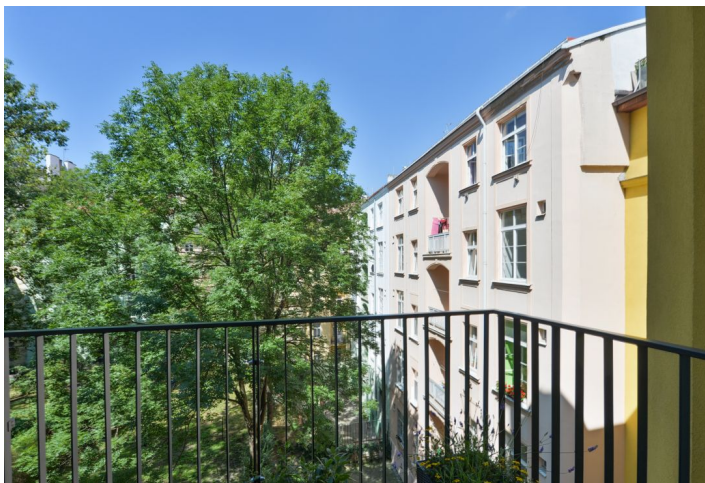

Apartment Two-bedroom (3+kk)

Rented

74 m², Prague 3, Vinohrady, Nitranská