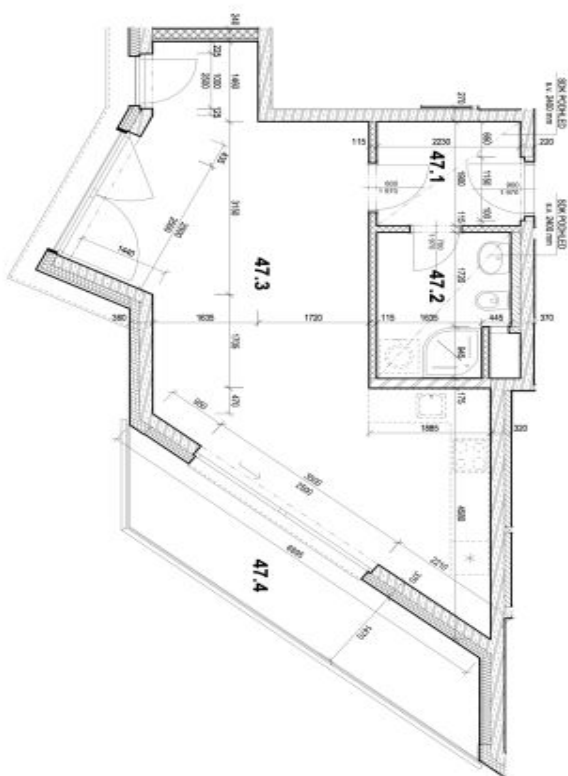

Apartment Studio (1+kk)

44 m², Prague 8, Libeň, Vojenova

Rented

TABULKA PLOCH:

ČÍSLO MÍSTN.	NÁZEV MÍSTNOSTI	PLOCHA (ca) (m²)
47.1	PŘEDSÍŇ	4,3
47.2	KOUPELNA + WC	5,0
47.3	OBYVACÍ POKOJ + KCH	34,6
47.4	LODŽIE	10,7
UŽITNÁ PLOCHA		43,9
LODŽIE		10,7

LEGENDA MATERIÁLŮ:

- ZELÉROSTONKOVÉ KONSTRUKCE.
- TL. DLE VÝKRESU
- KERAMICKÉ ZDŮVO.
- TL. 175 mm
- KERAMICKÉ ZDŮVO AKUSTICKÉ.
- TL. 250 mm
- KERAMICKÉ ZDŮVO AKUSTICKÉ.
- TL. 115, 180 mm
- KERAMICKÉ NEMOŠNÉ ZDŮVO.
- TL. 115 mm
- PLYNOSILKATOVÉ PŘEZDÍVKY.
- TL. 100, 150 mm
- PLYNOSILKATOVÉ PŘEZDÍVKY.
- TL. 100, 150 mm, VÝŠKA DLE VÝKRESU
- TEPELNÁ ZIŠTAČE. TL. DLE VÝKRESU
- TEPELNÁ ZIŠTAČE. TL. DLE VÝKRESU
- TEPELNÁ ZIŠTAČE. TL. DLE VÝKRESU
- SDK + TEPELNÁ ZIŠTAČE
- TEPELNÁ ZIŠTAČE OBVODOVÉHO PLOŠTĚ
- TL. DLE VÝKRESU
- TEPELNÁ ZIŠTAČE OBVODOVÉHO PLOŠTĚ
- TL. DLE VÝKRESU

PŘÍLOHA 2