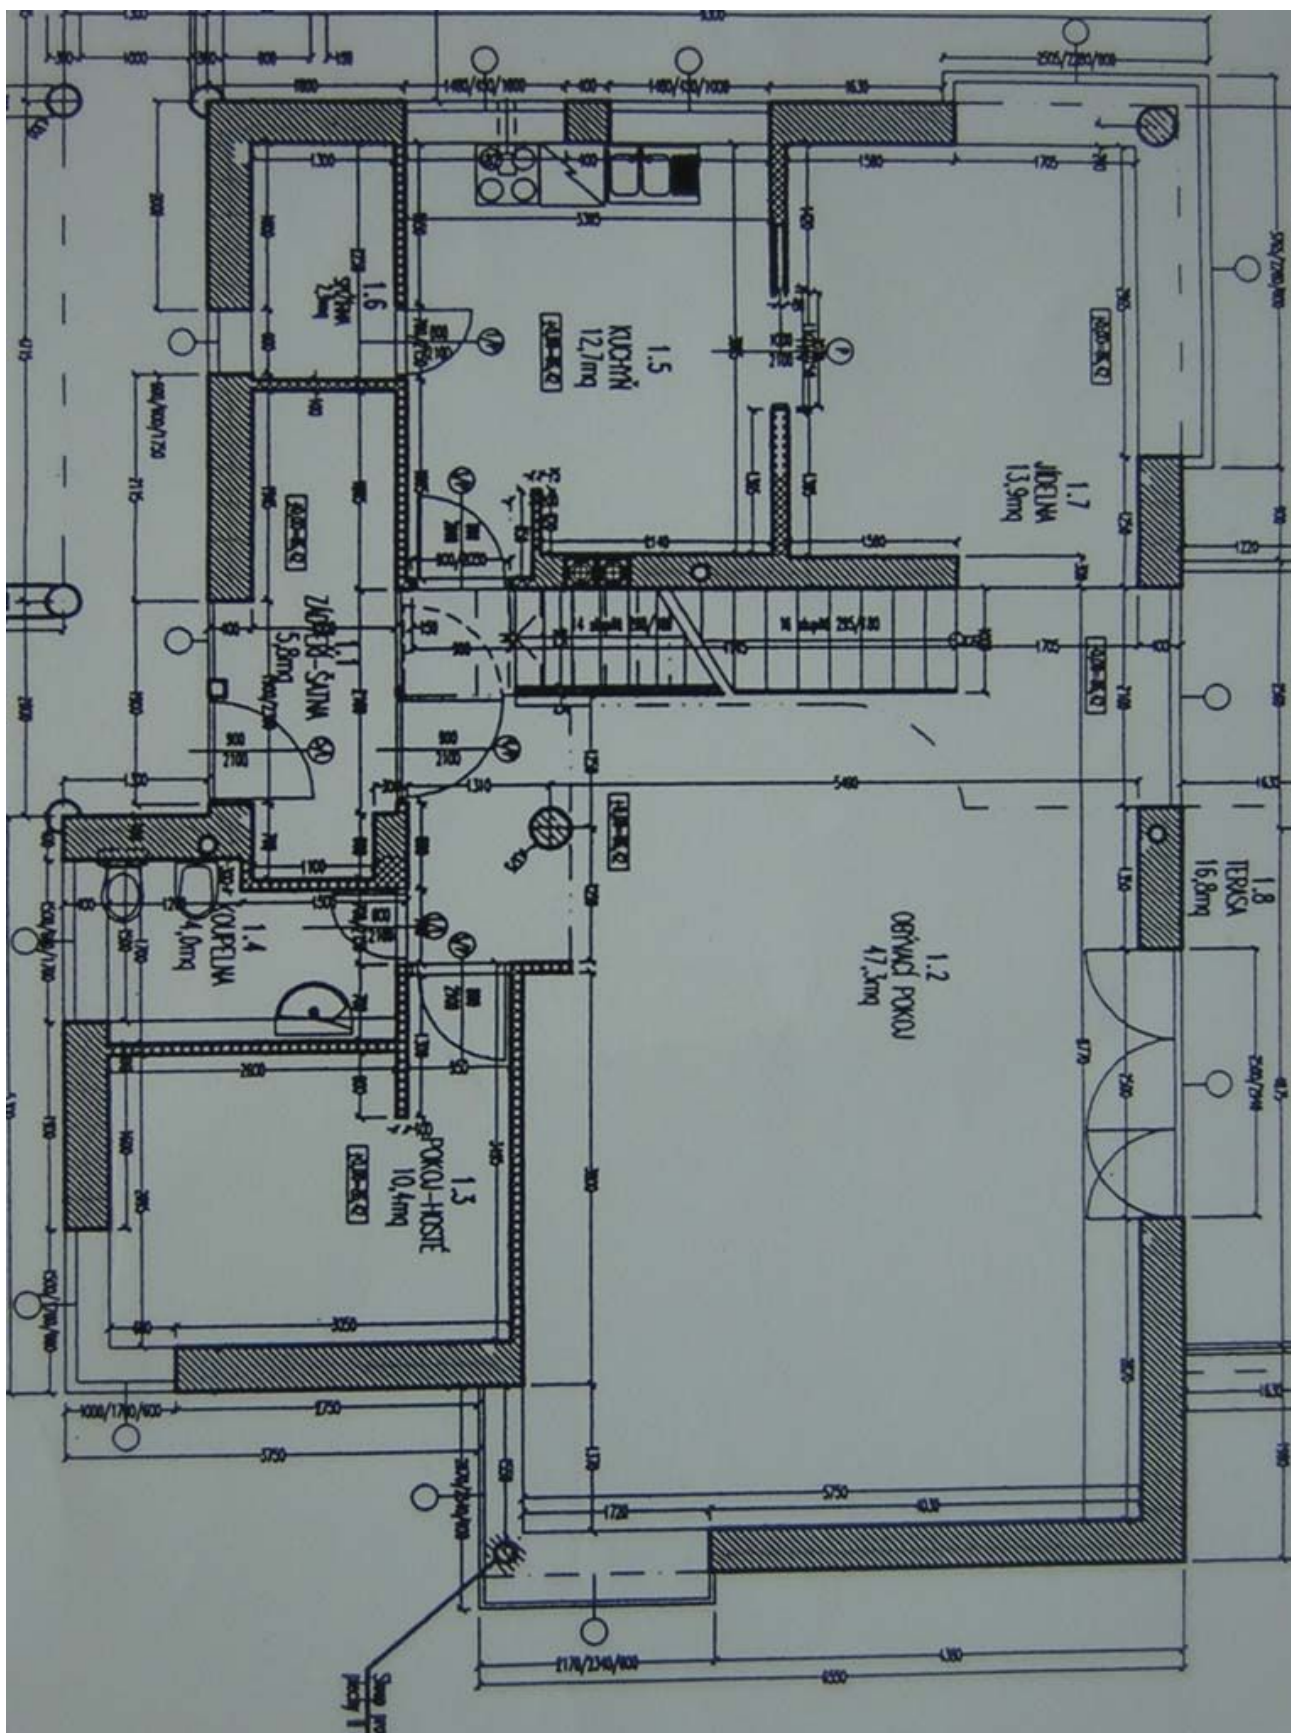

House Six-bedroom (7+1)

Rented

315 m², Prague 5, Smíchov, U Starého židovského hřbitova