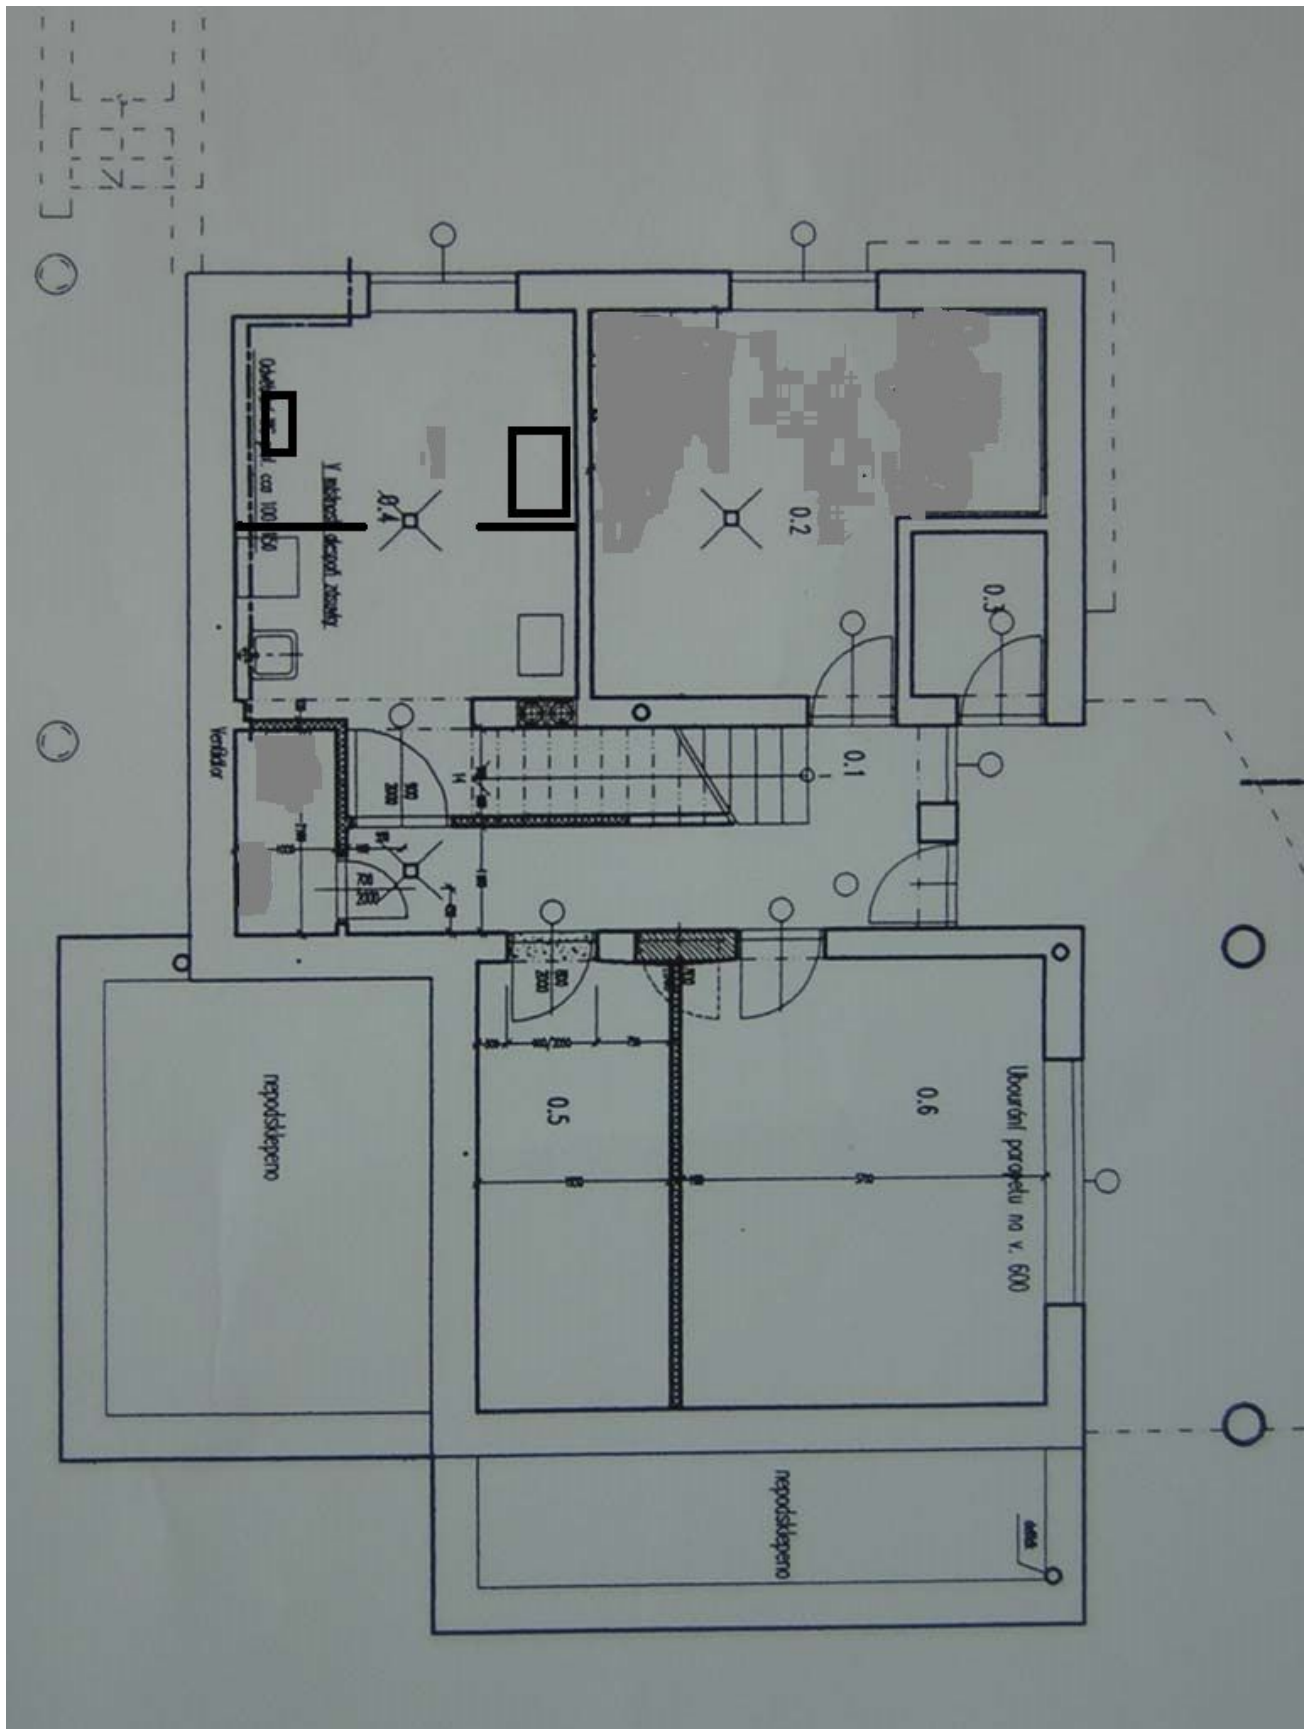

The main floor includes a spacious living room with dining area and terrace access, a fully fitted kitchen with a pantry, a guest bedroom / study, shower bathroom with toilet, and entrance hall. The upper floor offers, on two levels, a gallery, master bedroom with a bathroom (bath, bidet, toilet), two more bedrooms with a shared terrace, and a family bathroom (bath, toilet). The garden level features two bedrooms, shower bathroom, boiler / laundry room, storage rooms and garden access.

## House Six-bedroom (7+1)

Rented

315 m<sup>2</sup>, Prague 5, Smíchov, U Starého židovského hřbitova