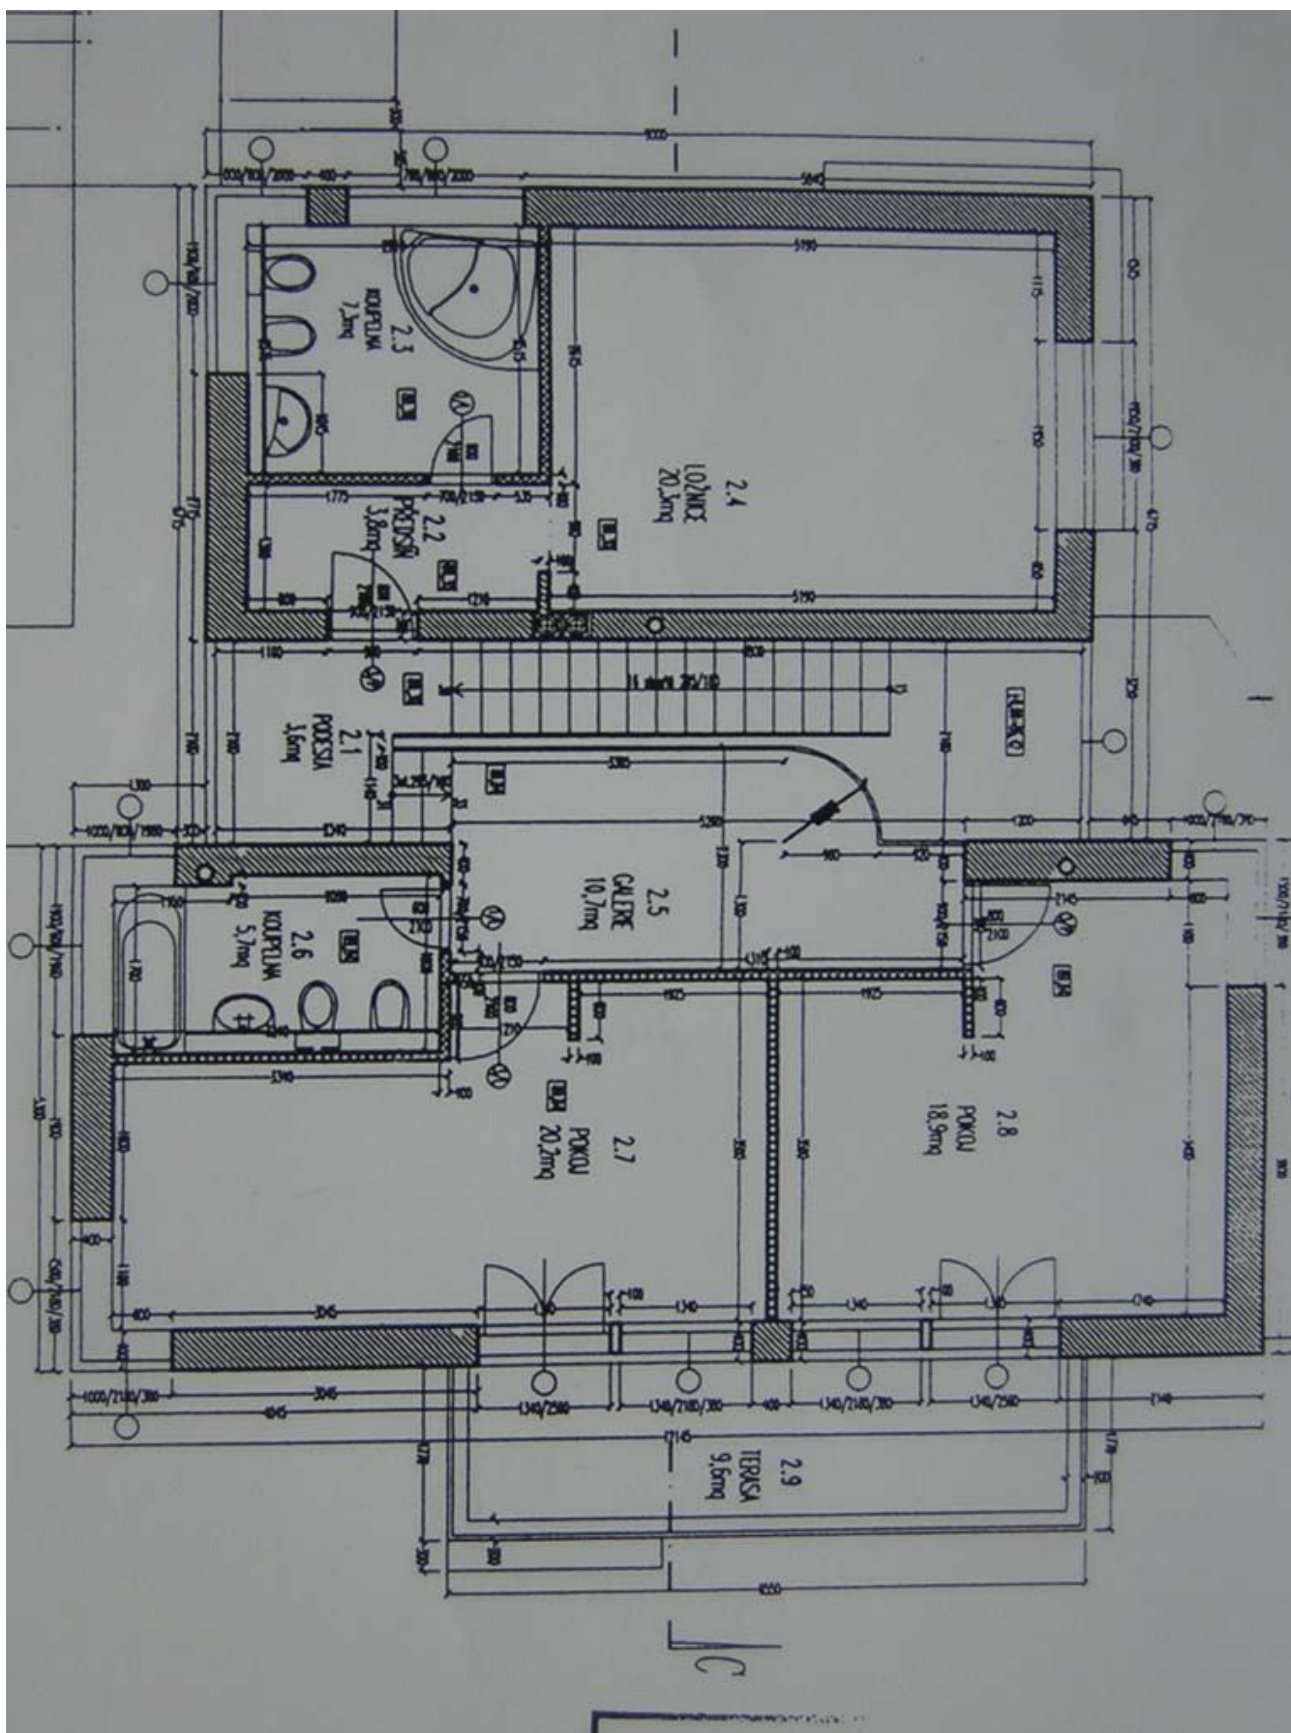

House Six-bedroom (7+1)

Rented

315 m², Prague 5, Smíchov, U Starého židovského hřbitova