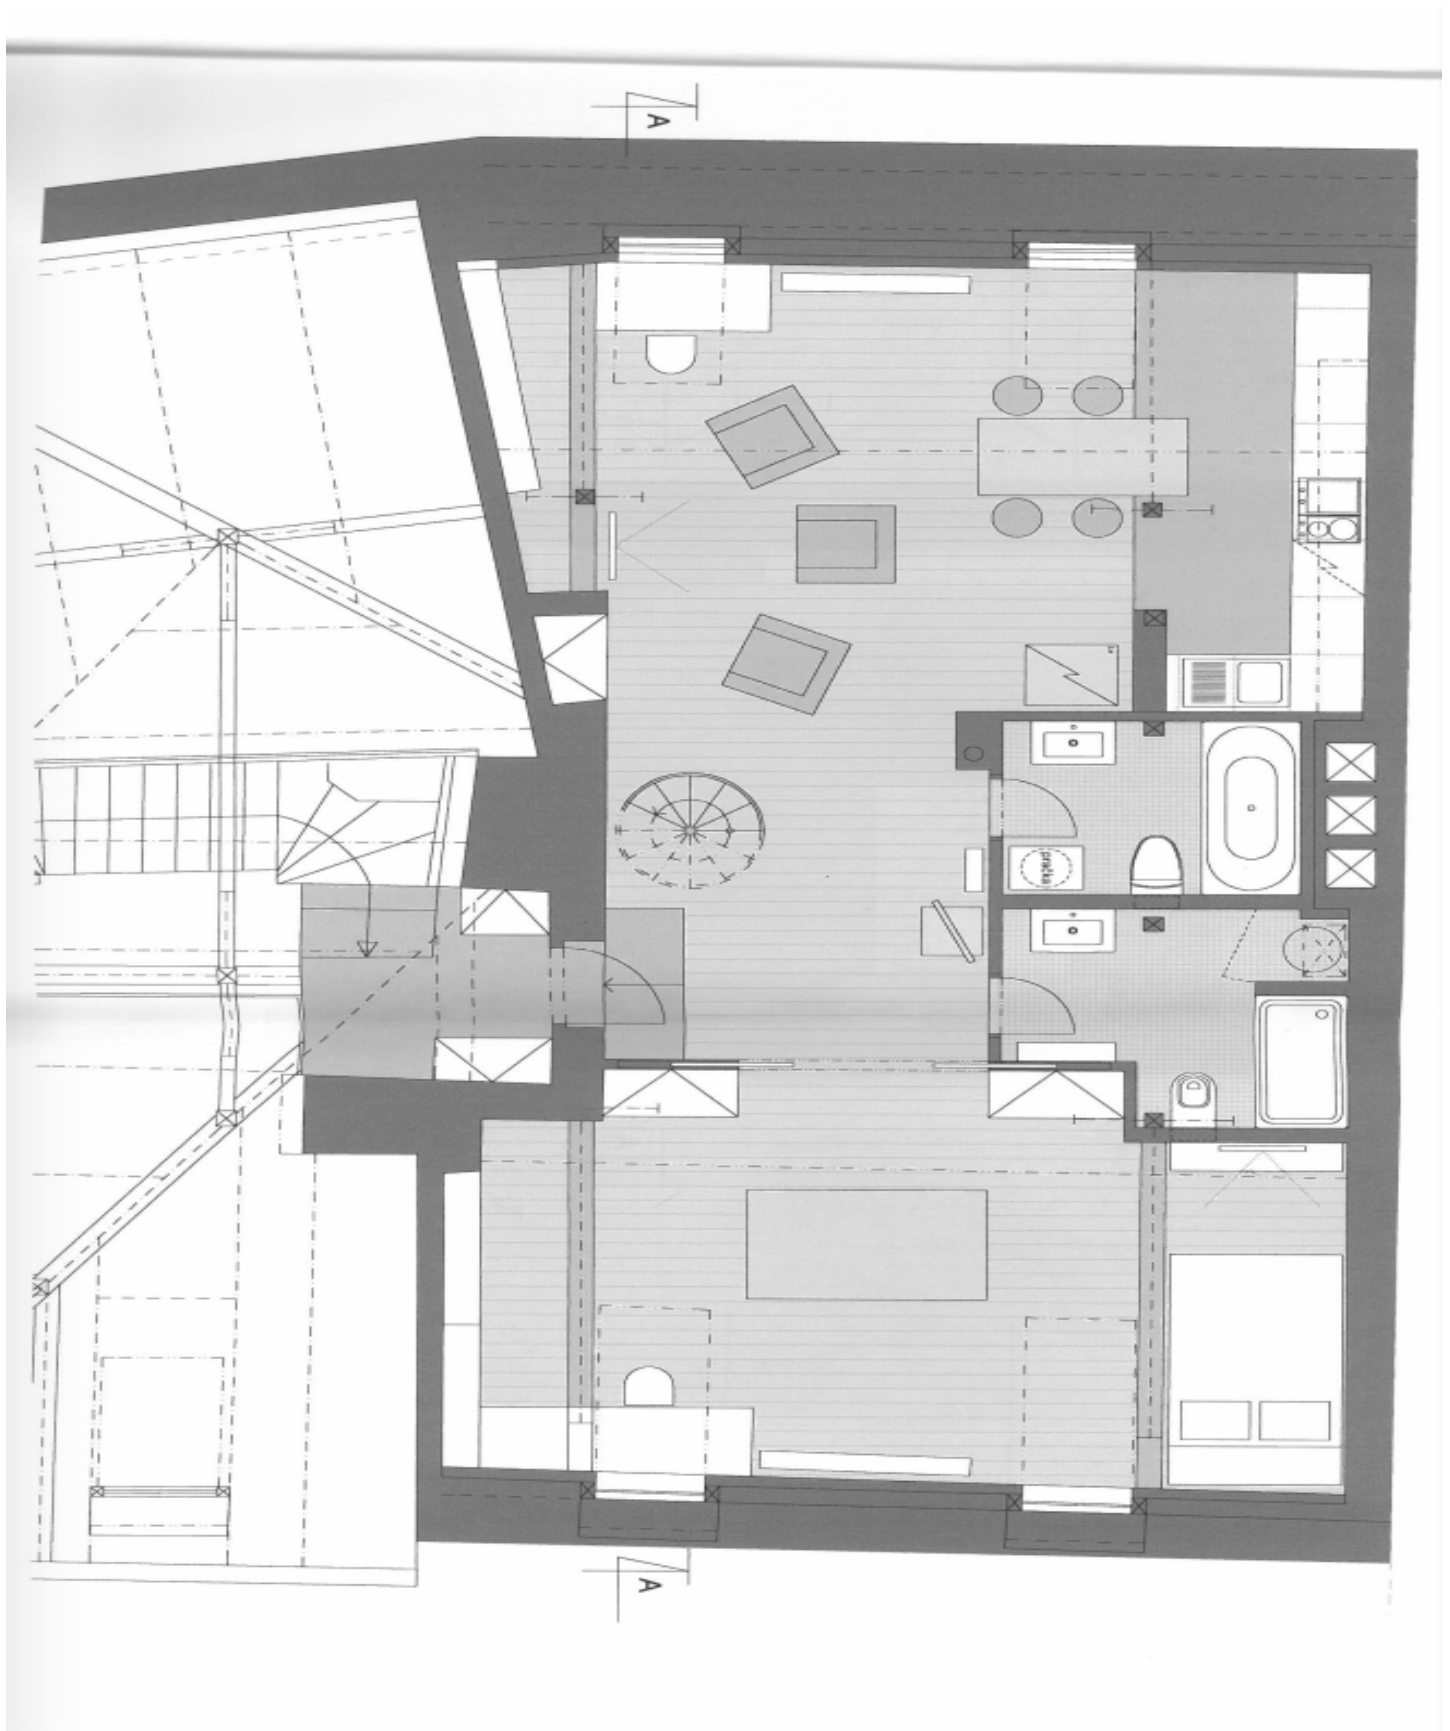

Romantic living in the historic center of Prague right beneath the Prague Castle complex! This is a fully furnished high quality 2-bedroom 2-bathroom split-level attic flat offering beautiful views incl. the Wallenstein Riding School Gallery front garden, Vltava embankment, Prague Castle, Villa Richter with adjacent vineyards, and the Petřín gardens. Situated on the third floor of a renovated listed building with a picturesque courtyard and no lift. Located in the heart of Malá Strana neighborhood just 20 m from Malostranská metro station, line A, within easy reach of many historic sights and green spaces incl. the Deer Moat, Letenské, Petřínské and Vojanovy sady Parks, and Kampa Island.

The lower level features a comfortable open space living room with dining area and a fully fitted open kitchen, one bedroom with built-in wardrobes (separated by sliding doors), shower bathroom with toilet, bathroom with bath and toilet / bidet, and an open entrance hall. There is a metal circular staircase leading to the upper floor incl. one more bedroom with lots of built-in storage.

* Area of the unit according to the Civil Code. The area consists of the sum total area of the entire unit bounded by perimeter walls.

Apartment Two-bedroom (3+kk)

Rented

115 m², Prague 1, Malá Strana, Valdštejnská

Apartment Two-bedroom (3+kk)

Rented

115 m², Prague 1, Malá Strana, Valdštejnská