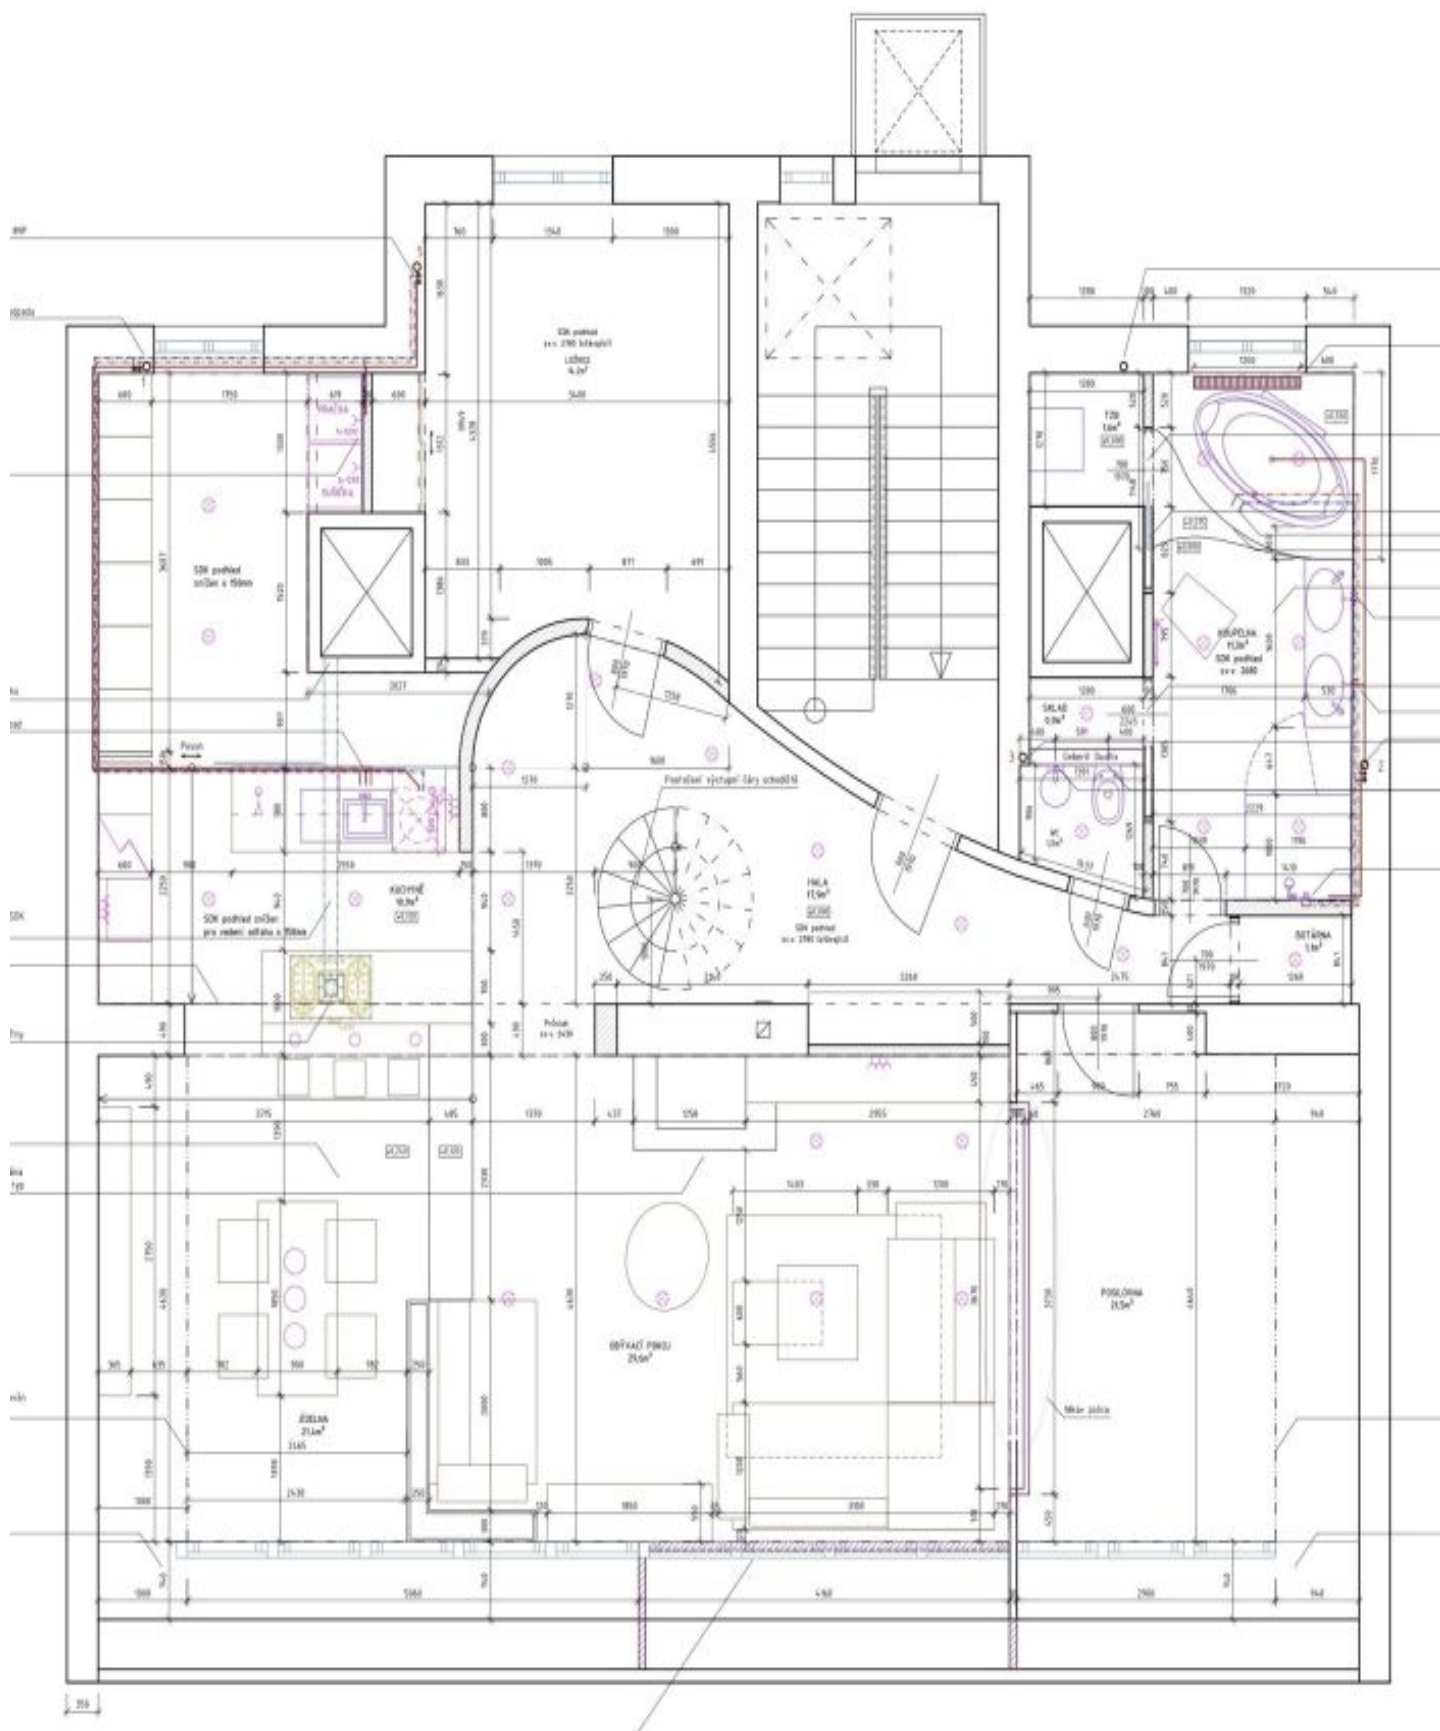

Luxurious 3-bedroom 2-bathroom split-level roof top apartment designed by Freearchitects architectural studio with a 23 m² covered terrace and panoramic views of Prague incl. the Prague Castle. Situated on the top fourth floor of a residential building with a lift on the edge of Vinohrady neighborhood, a five minute walk from the city center, Riegrovy Sady Park and Hlavní nádraží metro station. Rajska zahrada (the "Garden of Eden"), a new multipurpose park with a beautiful garden and a children's playground, is situated just moments from the building.

The lower level includes a living room with a fireplace, a fully fitted open kitchen and dining area, two separate bedrooms, utility room, bathroom, and a separate toilet. The upper level features a comfortable gallery with its own kitchenette, which opens into a **covered rooftop terrace with stunning views of the Prague Castle**, and a master bedroom with an en-suite bathroom.

* Area of the unit according to the Civil Code. The area consists of the sum total area of the entire unit bounded by perimeter walls.

Apartment Three-bedroom (4+kk)

Rented

210 m², Prague 3, Žižkov, Ježkova