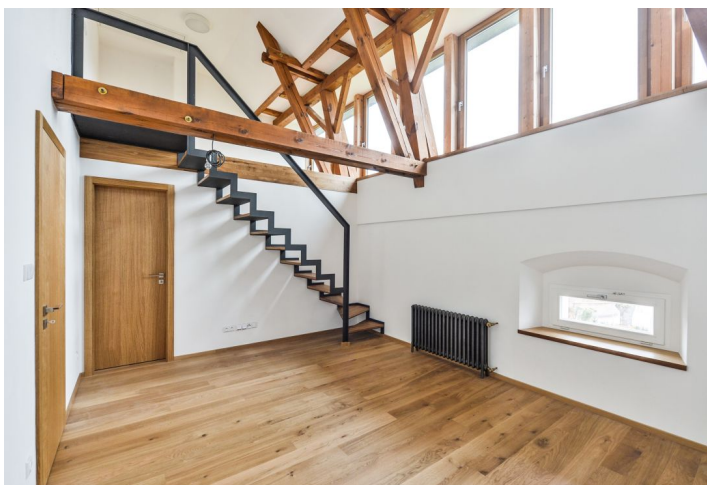

House Four-bedroom (5+kk)

Rented

333 m², Prague 9, Koloděje, Panský dvůr