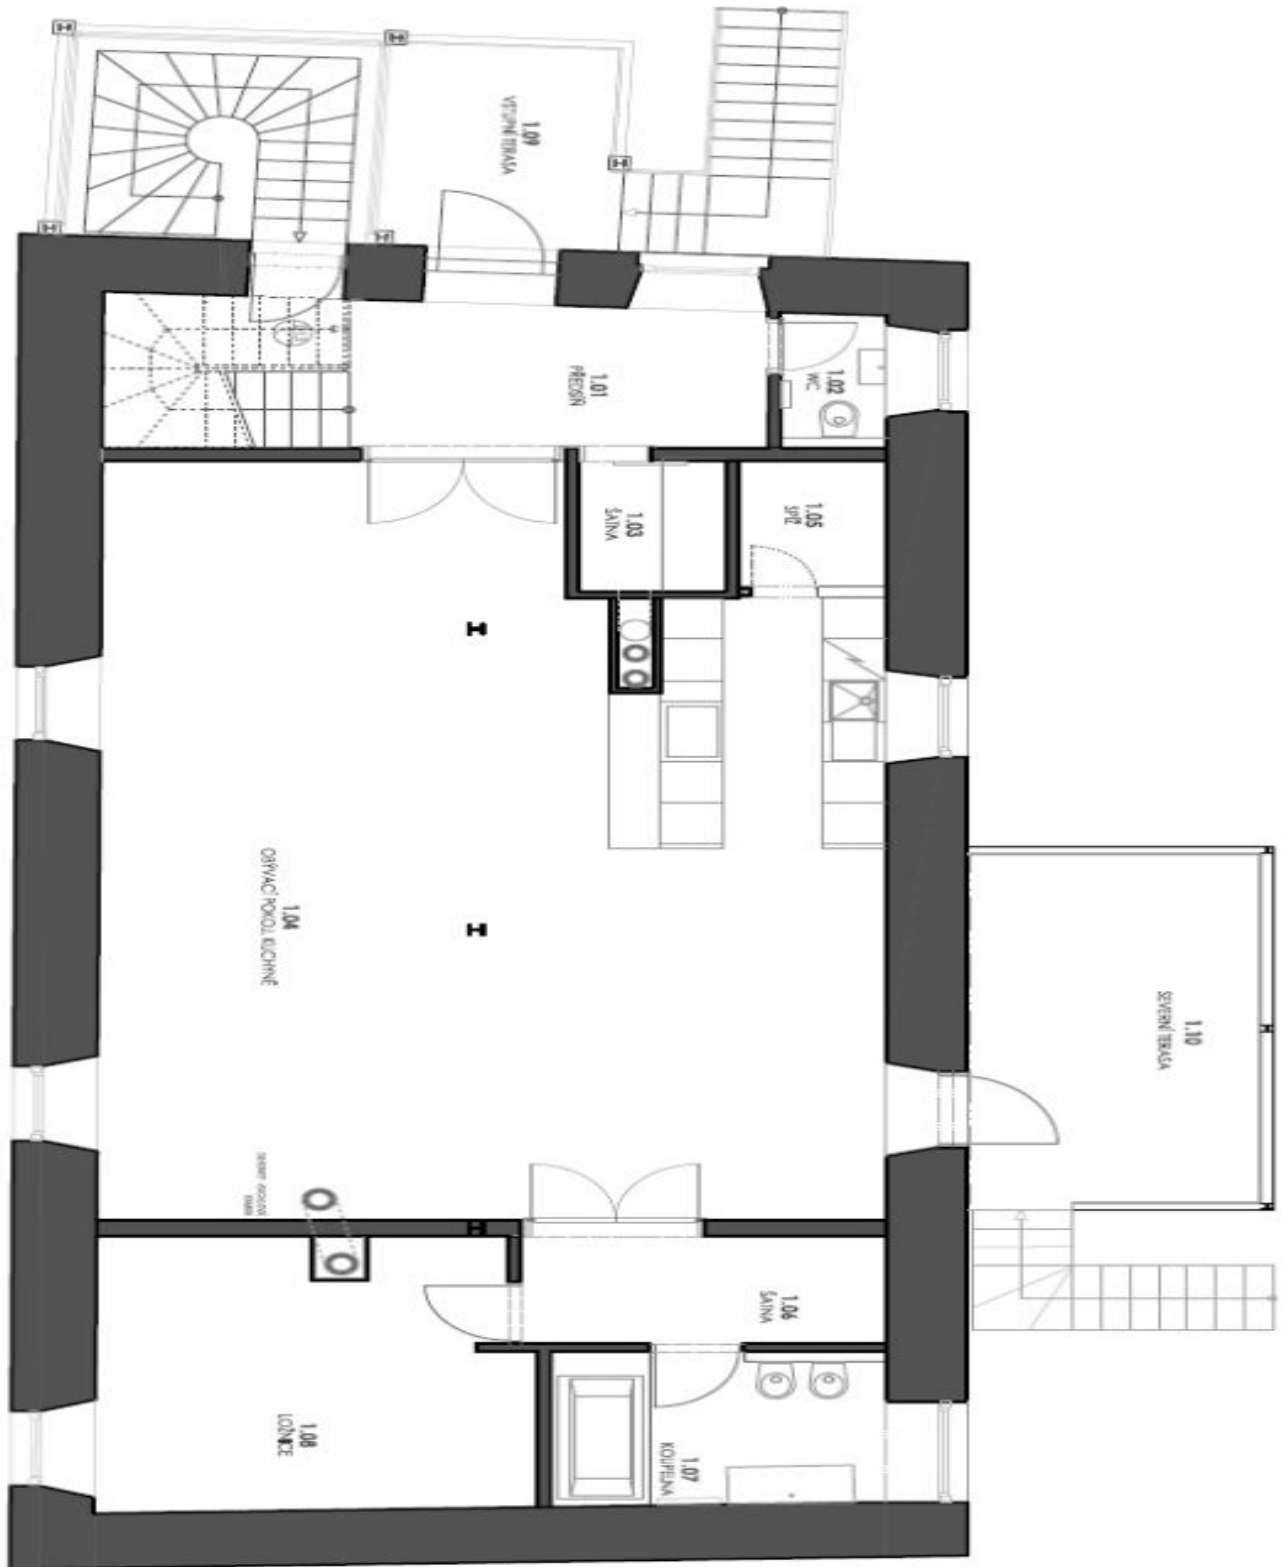

The main level includes a large living room with a double height ceiling, a fully fitted open kitchen, terrace access and a ceramic stove, one bedroom with an en-suite bathroom (bathtub, bidet, toilet) and walk-in closet, pantry / storage room, guest toilet, walk-in closet, and entrance hall. The upper floor features a narrow gallery, storage room, and three separate bedrooms with en-suite shower bathrooms (with toilet), walk-in closets and built-in sleeping galleries with beautiful views of the Chateau and surrounding countryside. There is a semi-basement floor with a separate entrance, offering a hall, a playroom with vaulted ceilings, a kitchenette, toilet, and two utility rooms. The house has a cellar in the whole basement.

## House Four-bedroom (5+kk)

Rented

333 m<sup>2</sup>, Prague 9, Koloděje, Panský dvůr

## House Four-bedroom (5+kk)

333 m<sup>2</sup>, Prague 9, Koloděje, Panský dvůr

Rented