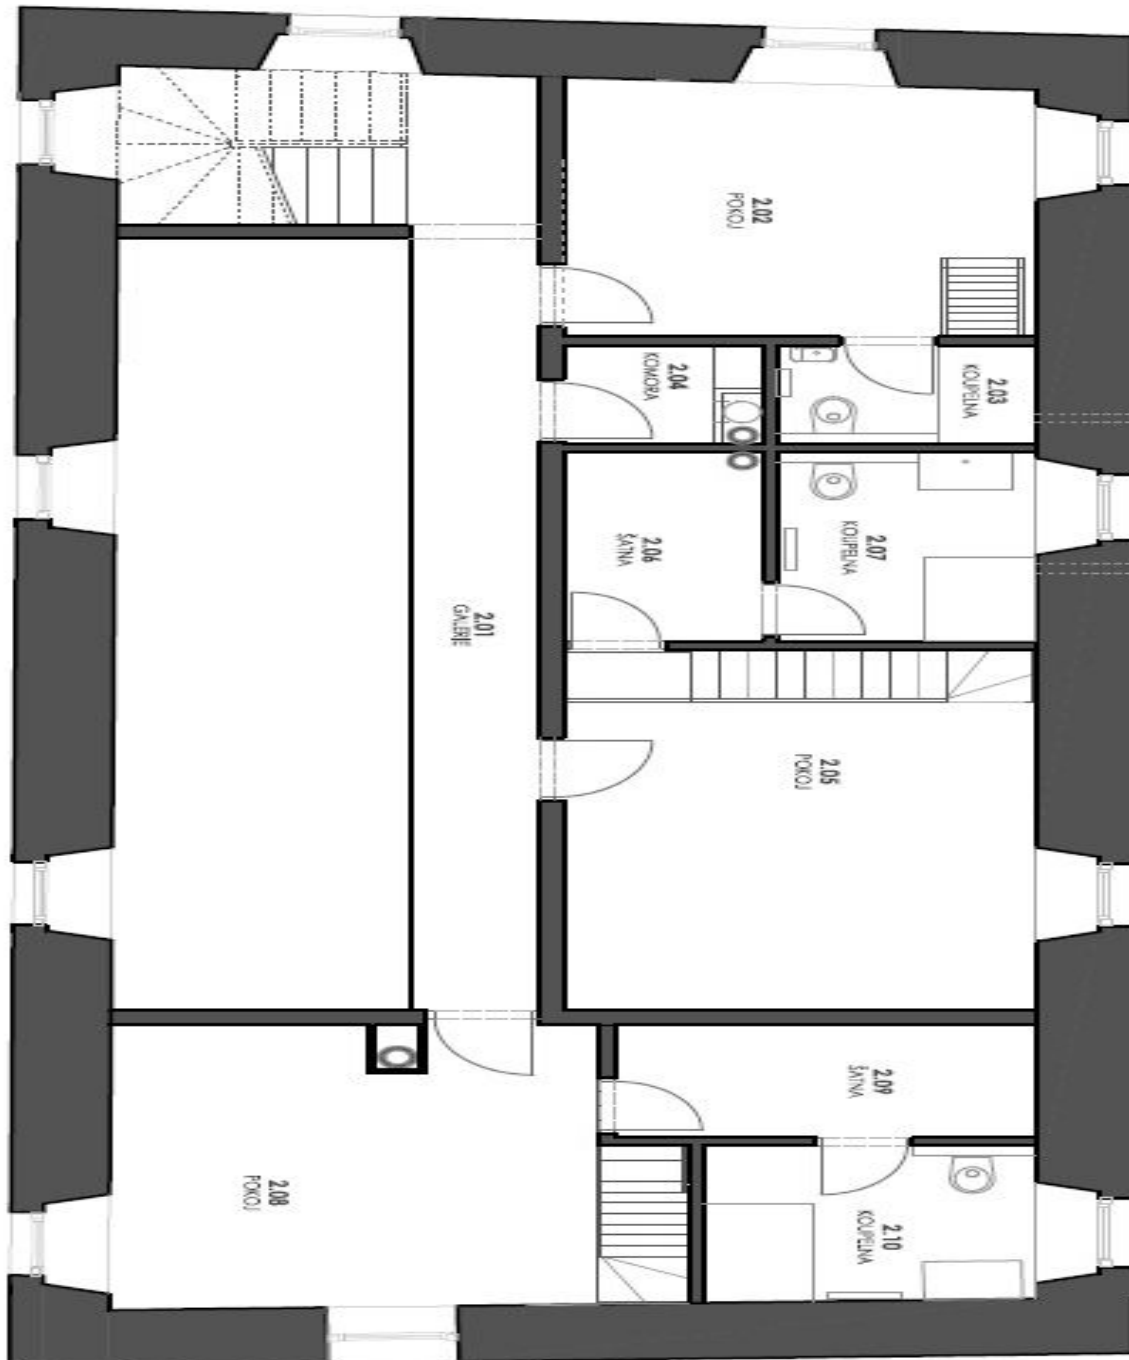

House Four-bedroom (5+kk)

333 m², Prague 9, Koloděje, Panský dvůr

Rented