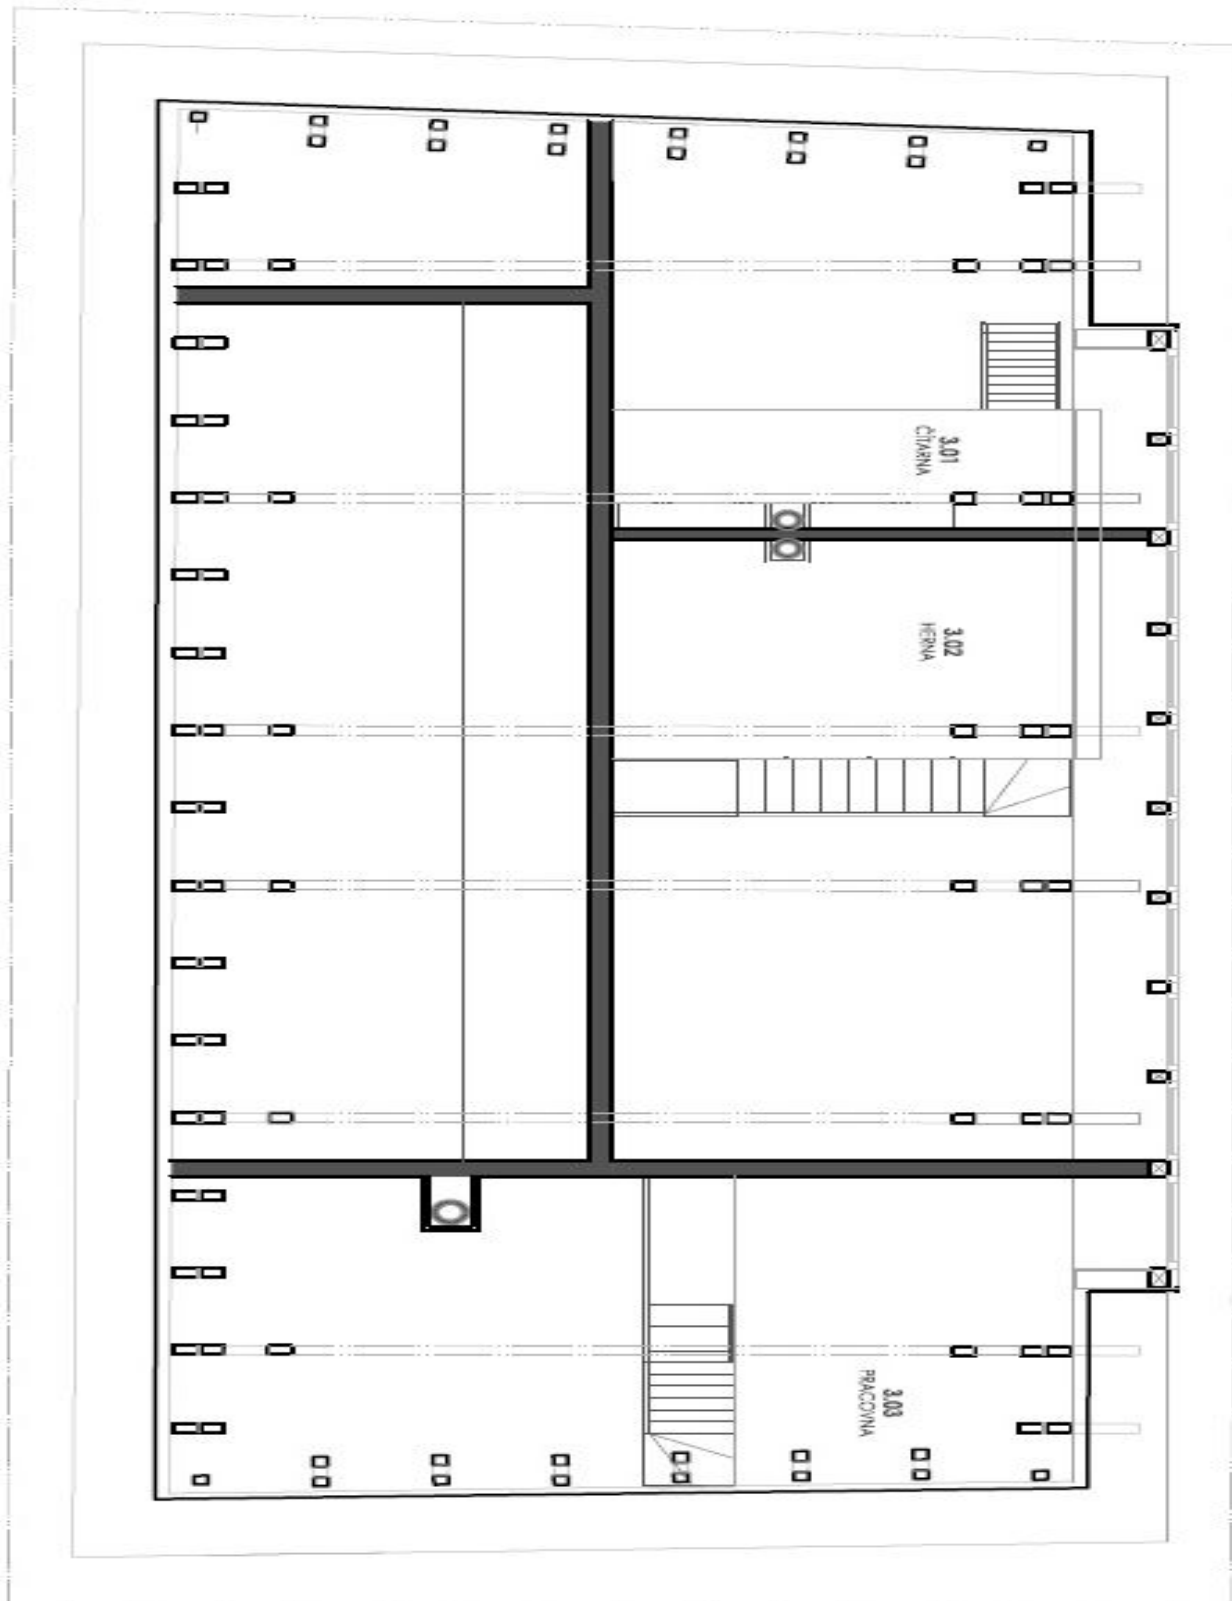

House Four-bedroom (5+kk)

Rented

333 m², Prague 9, Koloděje, Panský dvůr