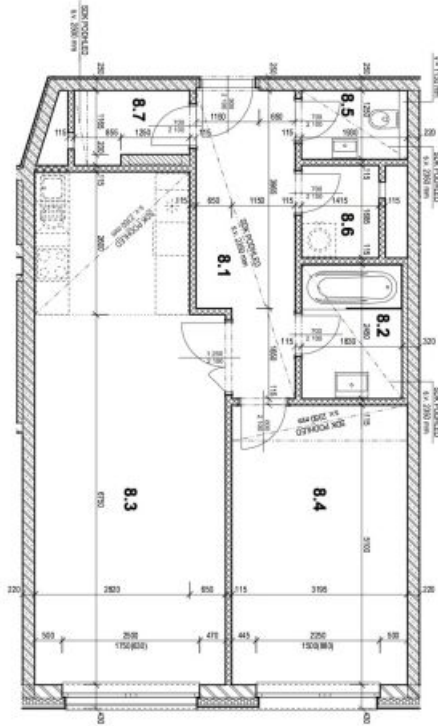

Apartment One-bedroom (2+kk)

Rented

67 m², Prague 2, Vinohrady, Rubešova

M 1:75
0 5 10 20 m

TABULKA PLOCH:

ČÍSLO MÍSTN.	NÁZEV MÍSTNOSTI	PLOCHA (m²)
8.1	PŘEDSÍN	9,5
8.2	KOUPELNA	4,4
8.3	OBYVACÍ POKOJ + KK	30,4
8.4	POKOJ	18,0
8.5	WC	2,1
8.6	KOMORA	2,3
8.7	KOMORA	2,5
CELKOVÁ PLOCHA		67,2

LEGENDA MATERIÁLŮ:

///	ŽELEZOBETONOVÉ KONSTRUKCE, TL. DLE VÝKRESU
///	KERAMICKÉ ZDIVO, TL. 240 mm
///	KERAMICKÉ NOSNÉ ZDIVO AKUSTICKÉ, TL. 250 mm
///	KERAMICKÉ ZDIVO, TL. 175 mm
///	KERAMICKÉ PŘÍČKY, TL. 115 mm
///	KERAMICKÉ PŘÍČKY AKUSTICKÉ, TL. 115 mm
///	PLYNOSULKOVÉ PRÁZDINKY, TL. DLE VÝKRESU
///	PLYNOSULKOVÉ PRÁZDINKY, TL. 150 mm, VÝŠKA DLE VÝKRESU
///	TEPELNÁ ZIŠŤOVACÍ, TL. DLE VÝKRESU

POZNÁMKA:

- STĚNY A PŘÍČKY KOTOVÁNY NA VÝROBNÍ ROZMĚRY HERBÉ STAVBY BEZ OMIŤEK
- UŽITÉ PLOCHY MÍSTNOSTI PŘEPočITĚNY NA STAV PO PROVEDENÍ OMIŤEK

STUPEŇ:	OBCHODNÍ SLOŽKA 1	MĚŘÍTKO:	1:75
VÝKRES:	PŮDORYS		
MÍSTO STAVBY:	PRAHA 2 - VINOHRADY		
LOKALITA:	REZIDENCE U MUZEA		

PŘÍLOHA 2