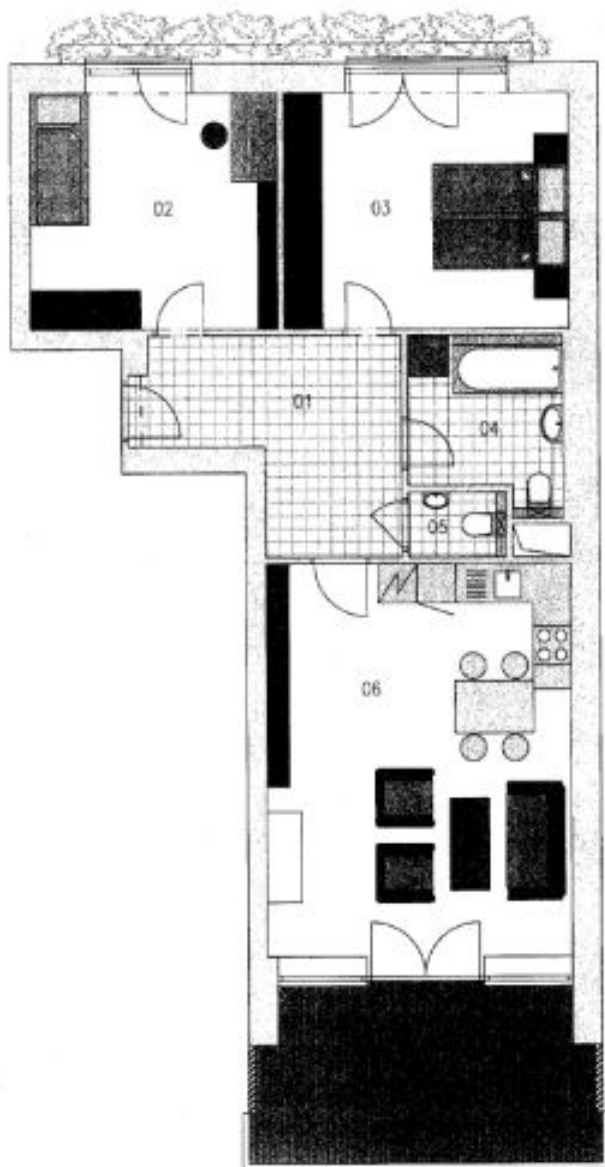

The interior features living room with a fully fitted open kitchen and a southwest terrace facing the pond, two separate bedrooms with French windows overlooking the square, bathroom with bathtub and toilet, guest toilet, and entrance hall.

Solid wood parquet floors, tiles, built-in wardrobes, blinds, dishwasher, microwave oven, 8 m² cellar. One garage space included. Deposit for common building charges, water and heating around CZK 4000 per month. Electricity is billed separately. Interior 79 m², terrace 14 m².

* Area of the unit according to the Civil Code. The area consists of the sum total area of the entire unit bounded by perimeter walls.

Apartment Two-bedroom (3+kk)

Rented

79 m², Praha-západ, Dolní Břežany, náměstí Na Sádkách

BYT 2.3.1 3 + kk

01	PŘEDSÍŤ	10,53
02	POKŮJ	14,15
03	LOŽNICE	16,59
04	KOUPELNA	5,80
05	WC	1,50
06	OBÝVACÍ POKŮJ + KK	28,75
PLOCHA POD PRŮKAMEM		1,91
OBYTNÁ PLOCHA BYTU		79,24
BALKON		0,00
TERASA		13,85
ZEMNÍ ZAHRADA		0,00
ZAHRADA		0,00
CELKOVÁ UŽITNÁ PLOCHA		93,09