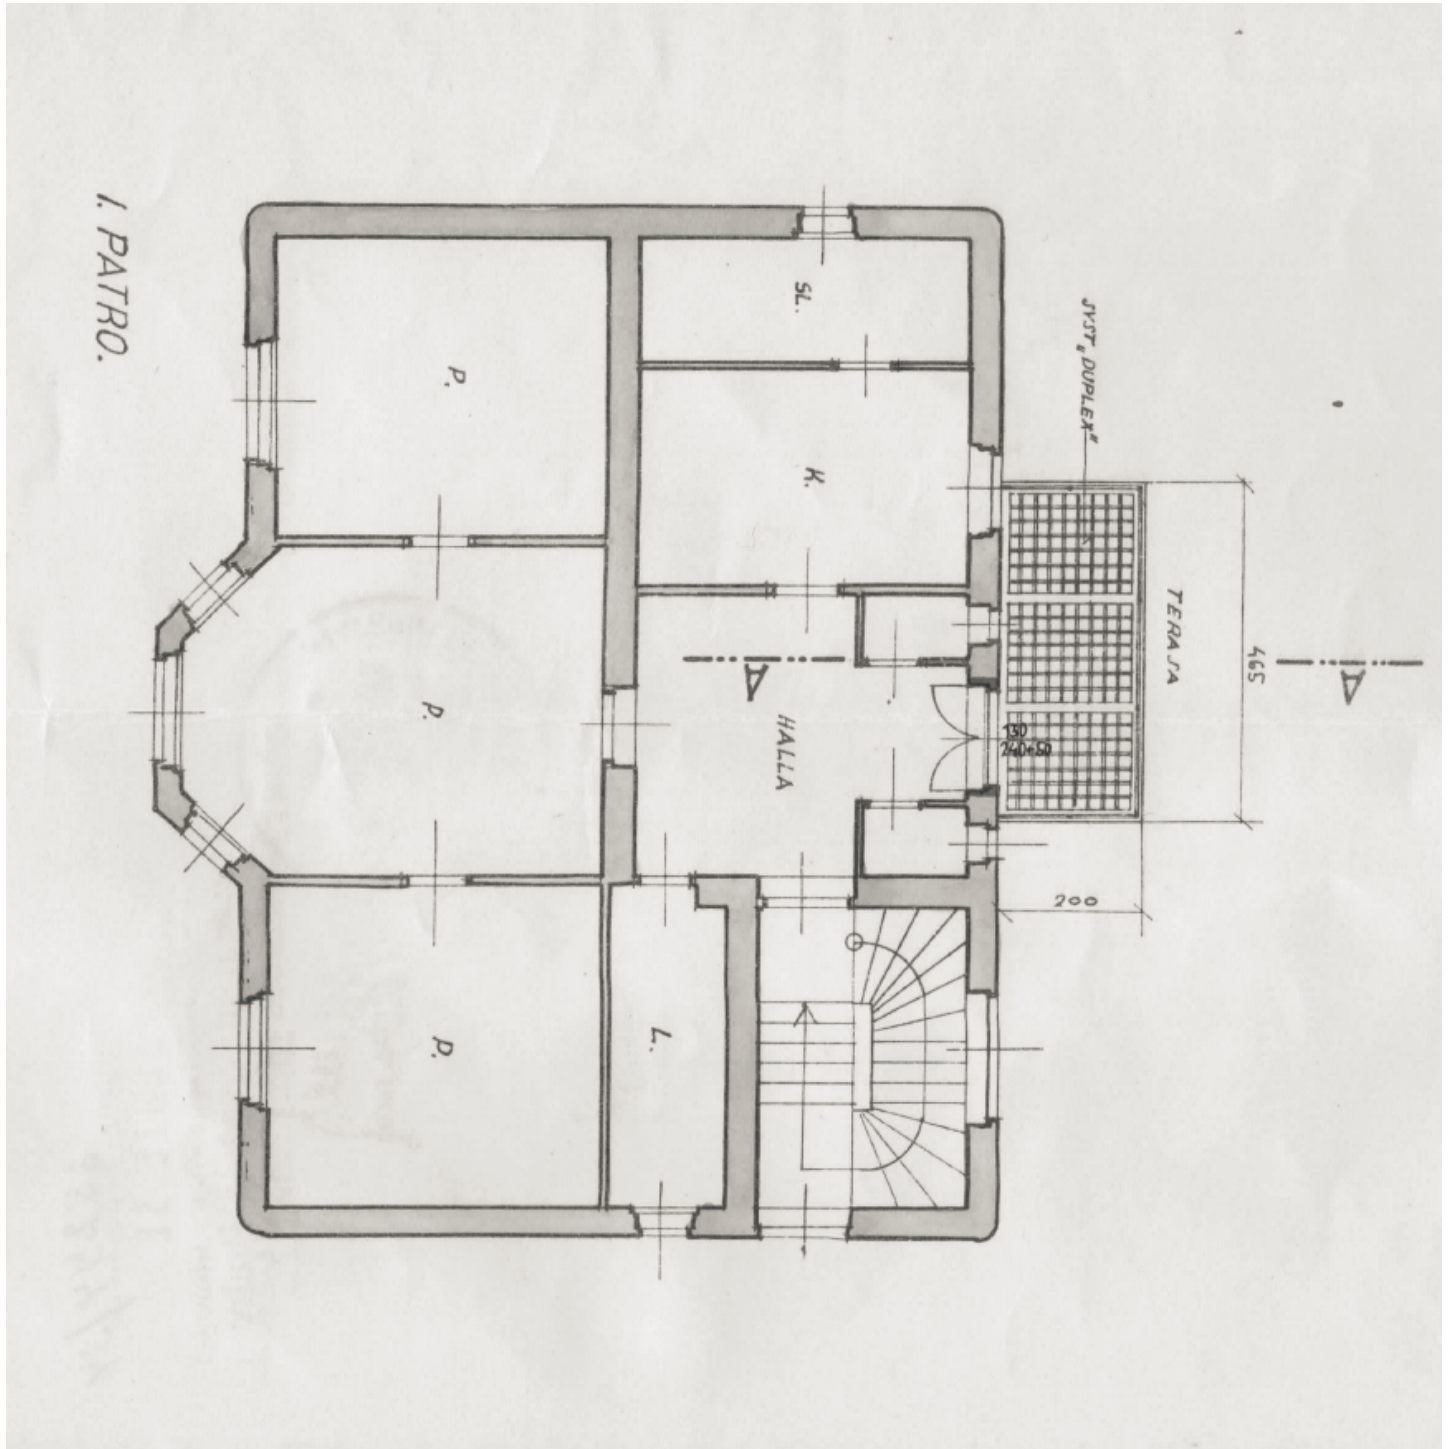

Apartment building Nine-bedroom (10+1)

Ask for price

Prague 5, Smíchov, U Nesypky