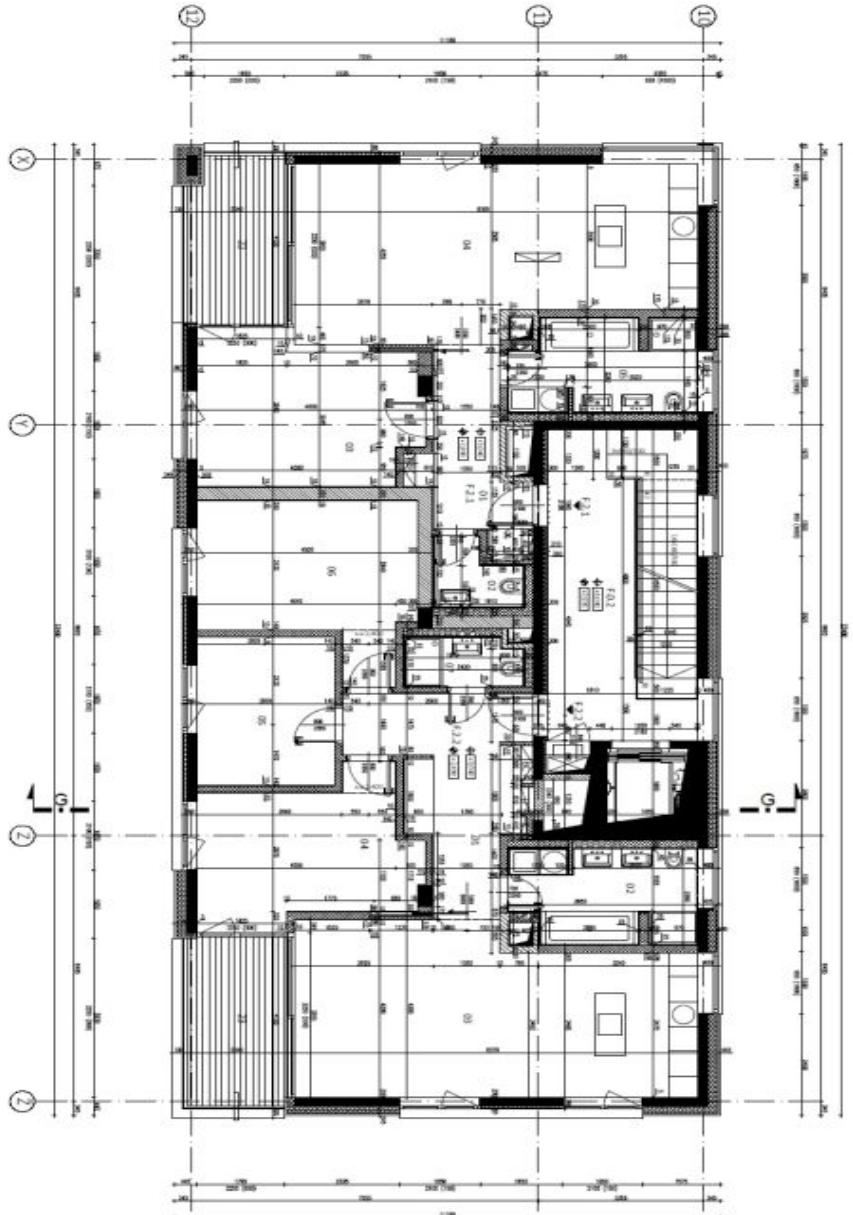

Apartment Three-bedroom (4+kk)

€ 2 399 | CZK 60 000

97 m², Prague 6, Střešovice, U Laboratoře

LEGENDA MATERIÁLŮ:

	LEPENÝ KAMENÍ (KAMENNÝ POKRYV)		POKRYV Z POKRYVŮ (KAMENNÝ POKRYV)		POKRYV Z POKRYVŮ (KAMENNÝ POKRYV)
	POKRYV Z POKRYVŮ (KAMENNÝ POKRYV)		POKRYV Z POKRYVŮ (KAMENNÝ POKRYV)		POKRYV Z POKRYVŮ (KAMENNÝ POKRYV)
	POKRYV Z POKRYVŮ (KAMENNÝ POKRYV)		POKRYV Z POKRYVŮ (KAMENNÝ POKRYV)		POKRYV Z POKRYVŮ (KAMENNÝ POKRYV)
	POKRYV Z POKRYVŮ (KAMENNÝ POKRYV)		POKRYV Z POKRYVŮ (KAMENNÝ POKRYV)		POKRYV Z POKRYVŮ (KAMENNÝ POKRYV)
	POKRYV Z POKRYVŮ (KAMENNÝ POKRYV)		POKRYV Z POKRYVŮ (KAMENNÝ POKRYV)		POKRYV Z POKRYVŮ (KAMENNÝ POKRYV)
	POKRYV Z POKRYVŮ (KAMENNÝ POKRYV)		POKRYV Z POKRYVŮ (KAMENNÝ POKRYV)		POKRYV Z POKRYVŮ (KAMENNÝ POKRYV)
	POKRYV Z POKRYVŮ (KAMENNÝ POKRYV)		POKRYV Z POKRYVŮ (KAMENNÝ POKRYV)		POKRYV Z POKRYVŮ (KAMENNÝ POKRYV)
	POKRYV Z POKRYVŮ (KAMENNÝ POKRYV)		POKRYV Z POKRYVŮ (KAMENNÝ POKRYV)		POKRYV Z POKRYVŮ (KAMENNÝ POKRYV)
	POKRYV Z POKRYVŮ (KAMENNÝ POKRYV)		POKRYV Z POKRYVŮ (KAMENNÝ POKRYV)		POKRYV Z POKRYVŮ (KAMENNÝ POKRYV)
	POKRYV Z POKRYVŮ (KAMENNÝ POKRYV)		POKRYV Z POKRYVŮ (KAMENNÝ POKRYV)		POKRYV Z POKRYVŮ (KAMENNÝ POKRYV)