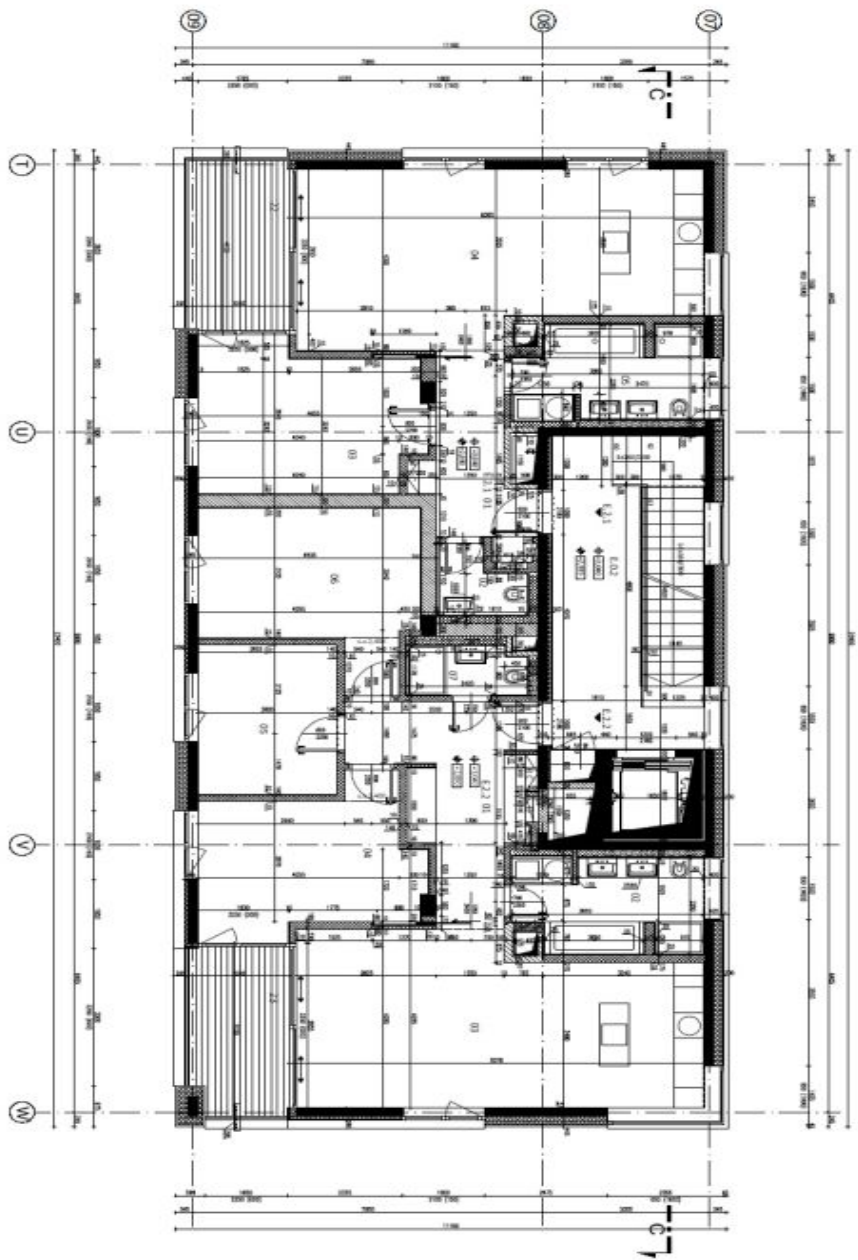

\* Area of the unit according to the Civil Code. The area consists of the sum total area of the entire unit bounded by perimeter walls.

This premium apartment offering wonderful views is situated in the exclusive Royal Triangle project designed by the renowned Schindler Seko architectural studio. This 1st floor apartment boasts a terrace and unique views of Petřín Hill, Prague Castle, and an adjacent green park. Located in the prestigious Střešovice residential area, on the edge of the attractive Ořechovka neighborhood, just a short walk from Prague Castle. Excellent transportation connections, quick access to the city center and full amenities, convenient to the airport and international schools, a few minutes to the Dejvická and Hradčanská metro stations. Building amenities include a reception, a common courtyard garden, and underground parking.

The interior features a comfortable living room with a fully fitted open plan kitchen, one bedroom, a bathroom, a guest toilet, and an entry hall.

High-quality materials, oak floors, tropical wood on the terrace, underfloor heating, built-in wardrobes, capillary cooling system in ceilings and ventilation with heat recovery, aluminum windows with triple-glazing, alarm. Cellar, elevator, camera system. One parking space included in the rent. Available from July or earlier based on agreement.

PLÁNOVÁNÍ

Průřez a pohledy z různých úrovní a výšin, které pomáhají pochopit prostor a jeho vzhled.

ČÍSLO	NÁZEV	POVRCH	BARVA	POZNÁMKY
1	Strop	Stropní panel	100	
2	Stěna	Stěnový panel	100	
3	Podlaha	Podlahový panel	100	
4	Okno	Okenní otvor	100	
5	Dveře	Dveřní otvor	100	
6	Wc	Wc	100	
7	Umývárna	Umývárna	100	
8	Kuchyň	Kuchyň	100	
9	Ložnice	Ložnice	100	
10	Ložnice	Ložnice	100	
11	Obývací pokoj	Obývací pokoj	100	
12	Balkón	Balkón	100	