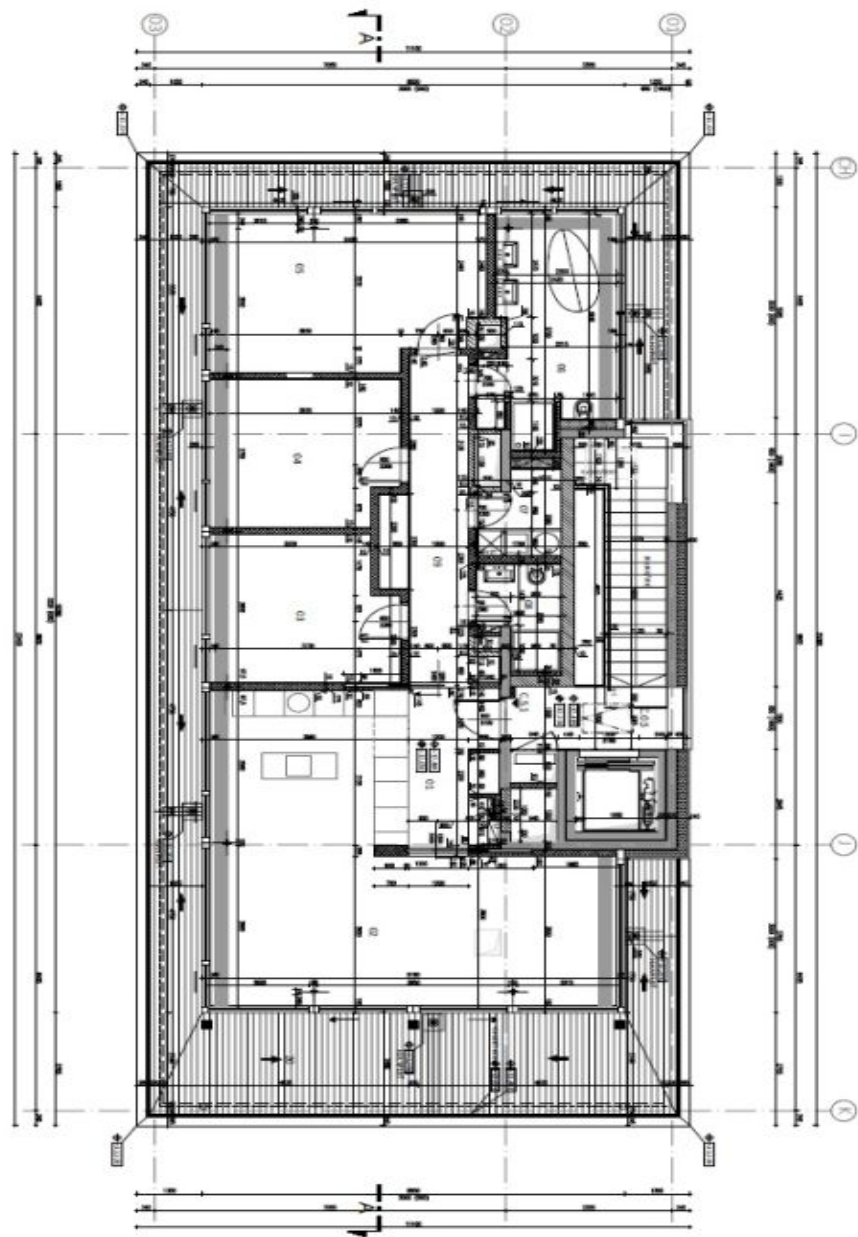

Apartment Three-bedroom (4+kk)

Rented

138 m², Prague 6, Střešovice, U Laboratoře