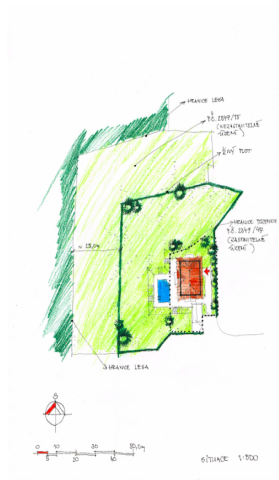

6 460 m², Prague 4, Kunratice, Nad Akáty

Land

Sold

6 460 m², Prague 4, Kunratice, Nad Akáty

Price per sq. m.	2 322 CZK
Total area	6 460 m ²
Land type	Housing
Reference number	22812

Attractive **6 460 sq. m. plot overlooking a nearby forest**, located at the end of a dead end street in an attractive residential area of Kunratice, Prague 4. Possibility of building a small family house with floor area of 277 sq. m. in an **exceptionally quiet location**, providing **complete privacy**. The plot is slightly sloping towards the south, connections to all utilities are brought to the boundary. The Kunratický forest is just a few steps away, two ponds are also within quick reach, as well as complete amenities. Currently applied for the change of the zoning for a building plot.

6 460 m², Prague 4, Kunratice, Nad Akáty