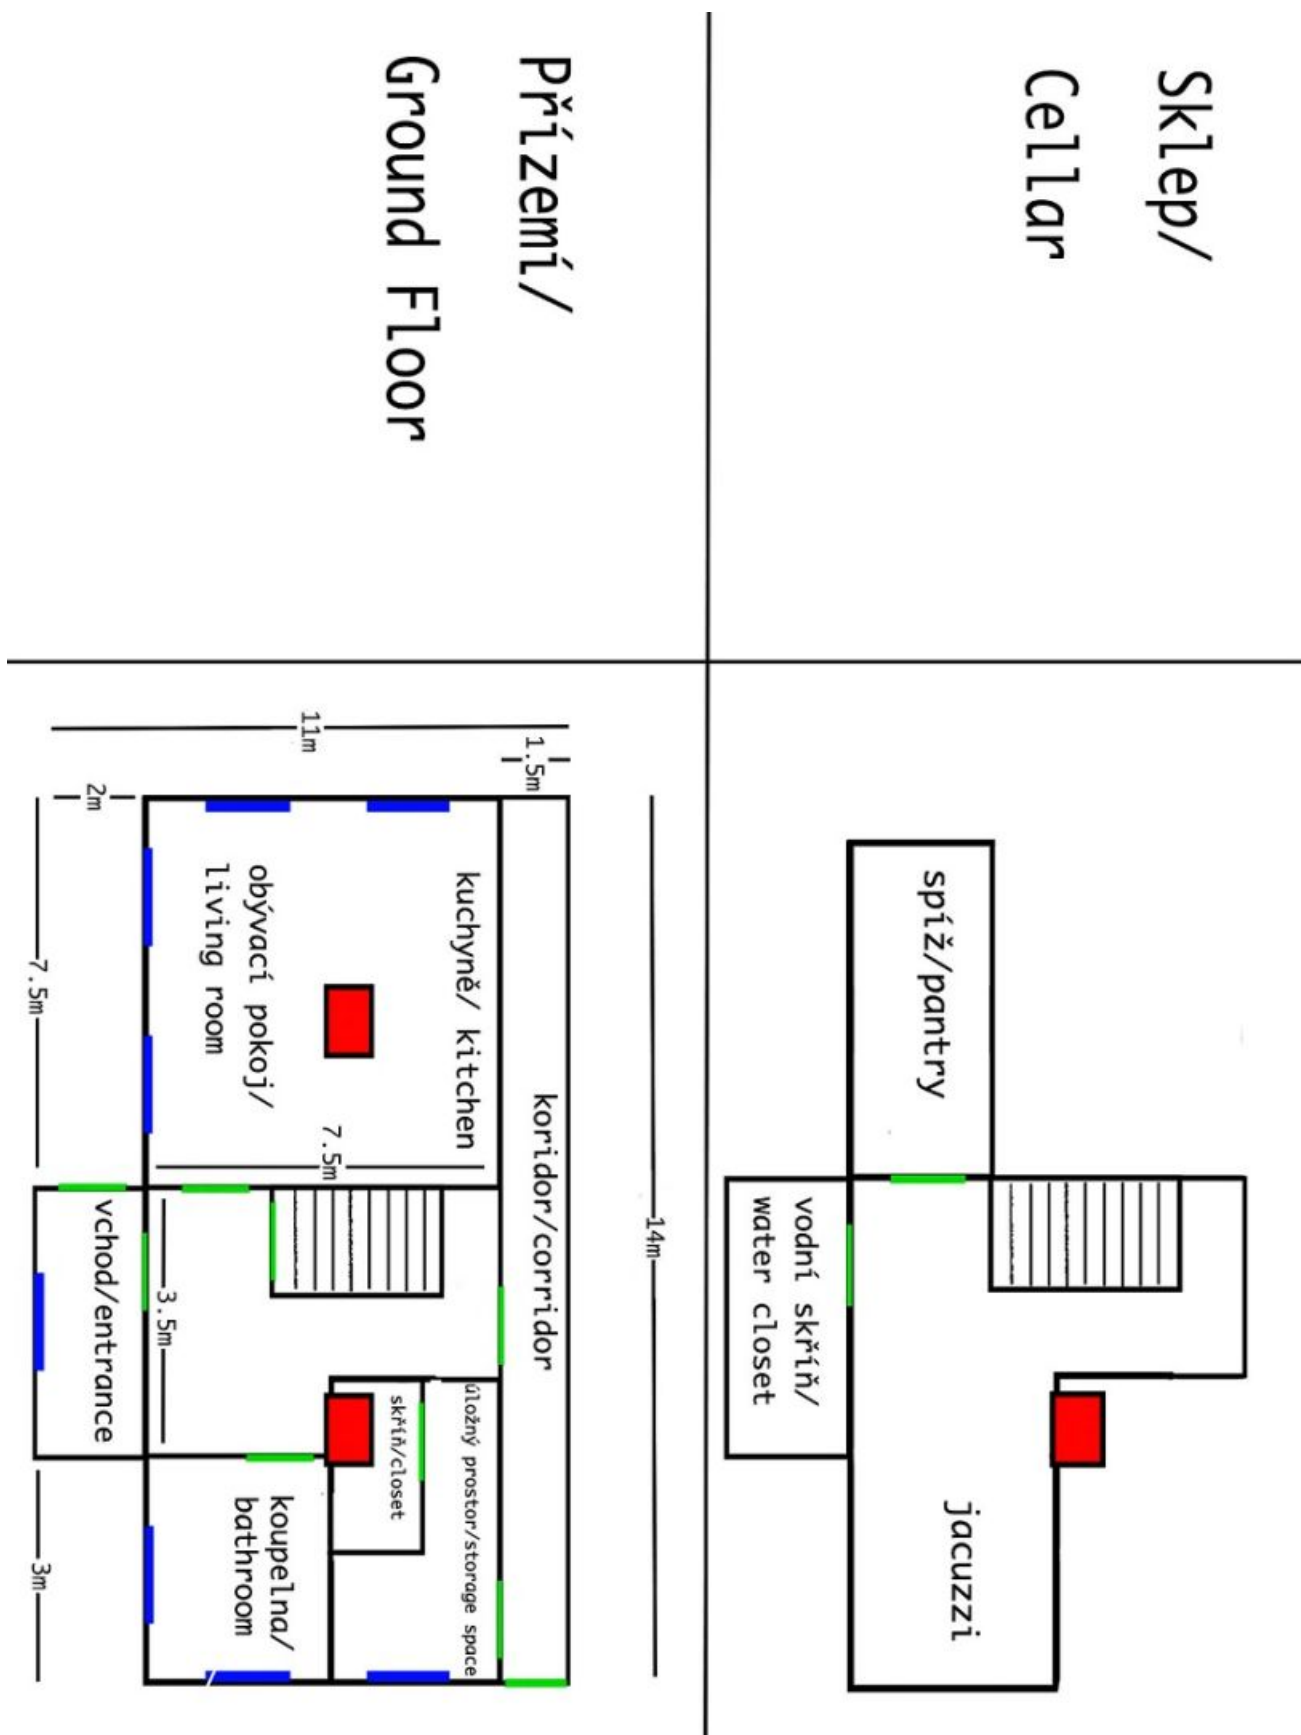

Wooden floors and windows, tiles, preparation for sauna, two wood burners and electric heaters. The property is located directly next to the local road.

The location of Rokytnice is known for its various slopes for all types of skiers, high-quality cross country trails and other sporting and cultural opportunities, including summer tourism (hiking, biking, extreme sports). The town boasts a number of shops, services, restaurants, cafes and clubs. Excellent transport links to and from Prague.

Interior 120 m², built-up area of 125 m², garden 915 m², plot 1 040 m².

House Five-bedroom (6+kk)

Sold

120 m², Semily, Rokytnice nad Jizerou, Horní Rokytnice

House Five-bedroom (6+kk)

Sold

120 m², Semily, Rokytnice nad Jizerou, Horní Rokytnice