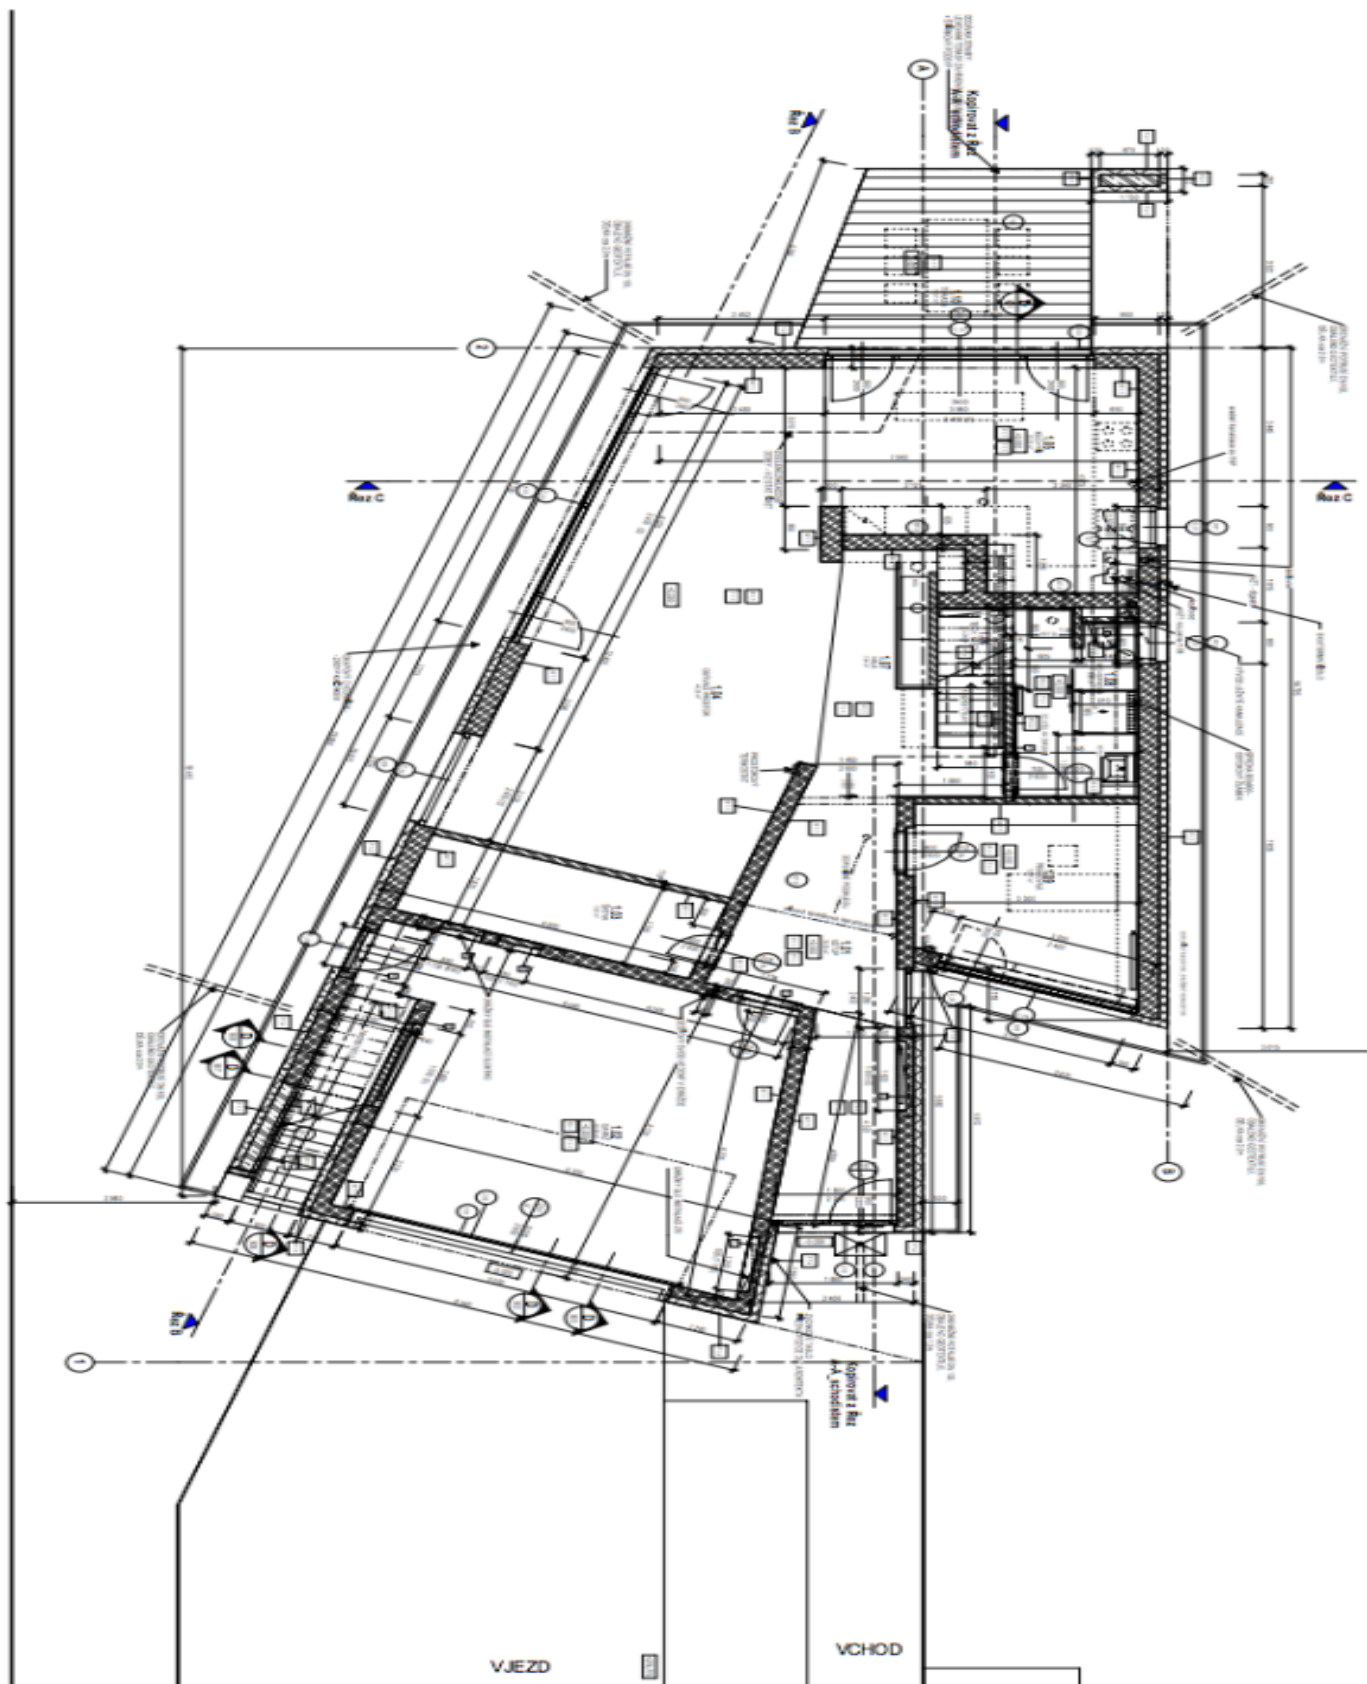

The ground floor features an open plan living room with a fully fitted kitchen, dining area and access to the terrace and garden, guest bedroom, walk-in closet with utility area, shower bathroom, and entrance hall with direct access to the garage. The upper floor includes three separate air-conditioned bedrooms, en-suite shower bathroom, family bathroom with bathtub, and a spacious gallery with access to a large terrace with stairs leading to the garden.

House Four-bedroom (5+kk)

Rented

251 m², Prague 10, Horní Měcholupy, U Golfu

House Four-bedroom (5+kk)

251 m², Prague 10, Horní Měcholupy, U Golfu

Rented