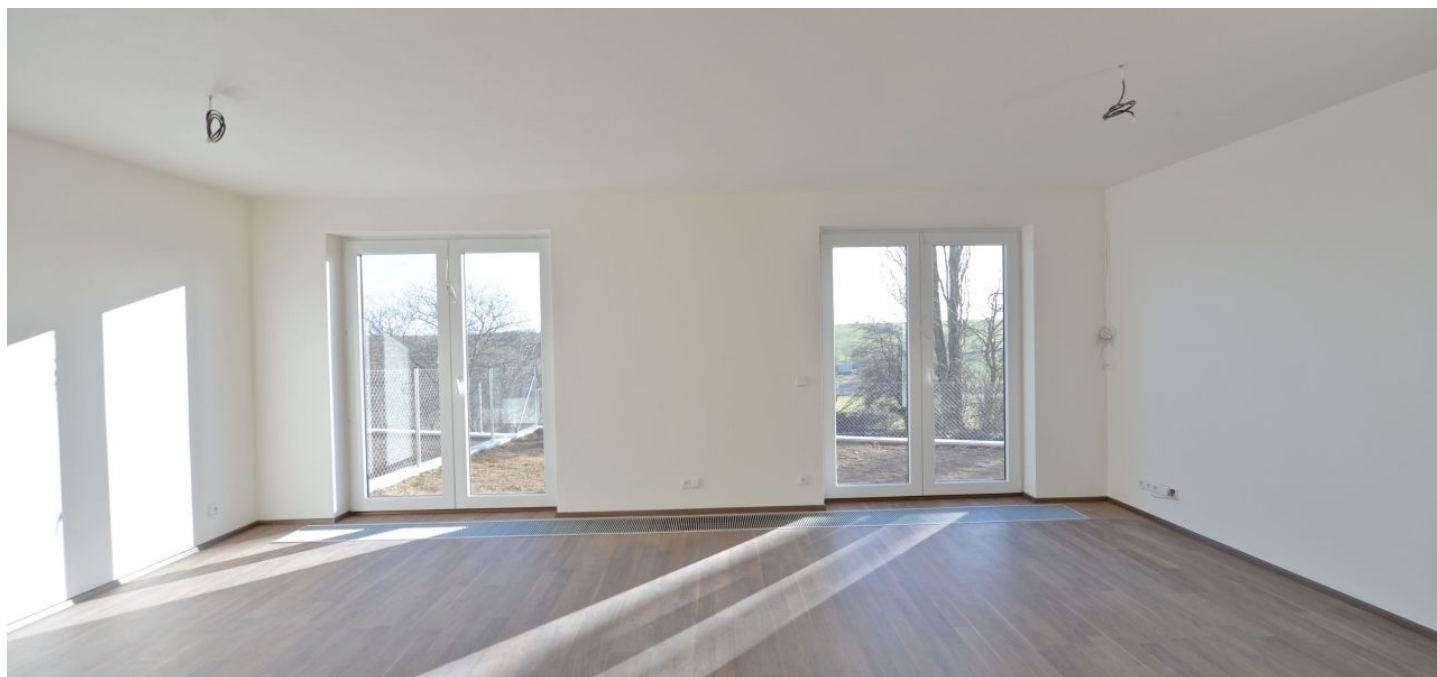

# House Three-bedroom (4+kk)

**Rented**140 m<sup>2</sup>, Kladno, Lidice, Starosty Hejmy

<b>Parking</b>	Garage and parking on the plot.
<b>Garage</b>	Yes
<b>Cellar</b>	-
<b>PENB</b>	G
<b>Reference number</b>	19675
<b>Available from</b>	Immediately

This brand new 3-bedroom 2-bathroom town house is situated in a quiet cul-de-sac in the village of Lidice, 20 km northwest of Prague. Green residential location about 35 minutes from the center of Prague, convenient to the airport and international schools in Prague 6.

The lower level features living room with a fully fitted open kitchen and access to the terrace and garden, shower bathroom with toilet, guest toilet, and entry hall. The upper floor includes three separate bedrooms, bathroom with tub and toilet, and attic storage space.

Laminated floors, French windows, gas boiler, American type fridge, dishwasher, microwave oven. Garage plus parking space on the plot. Utilities are billed separately.