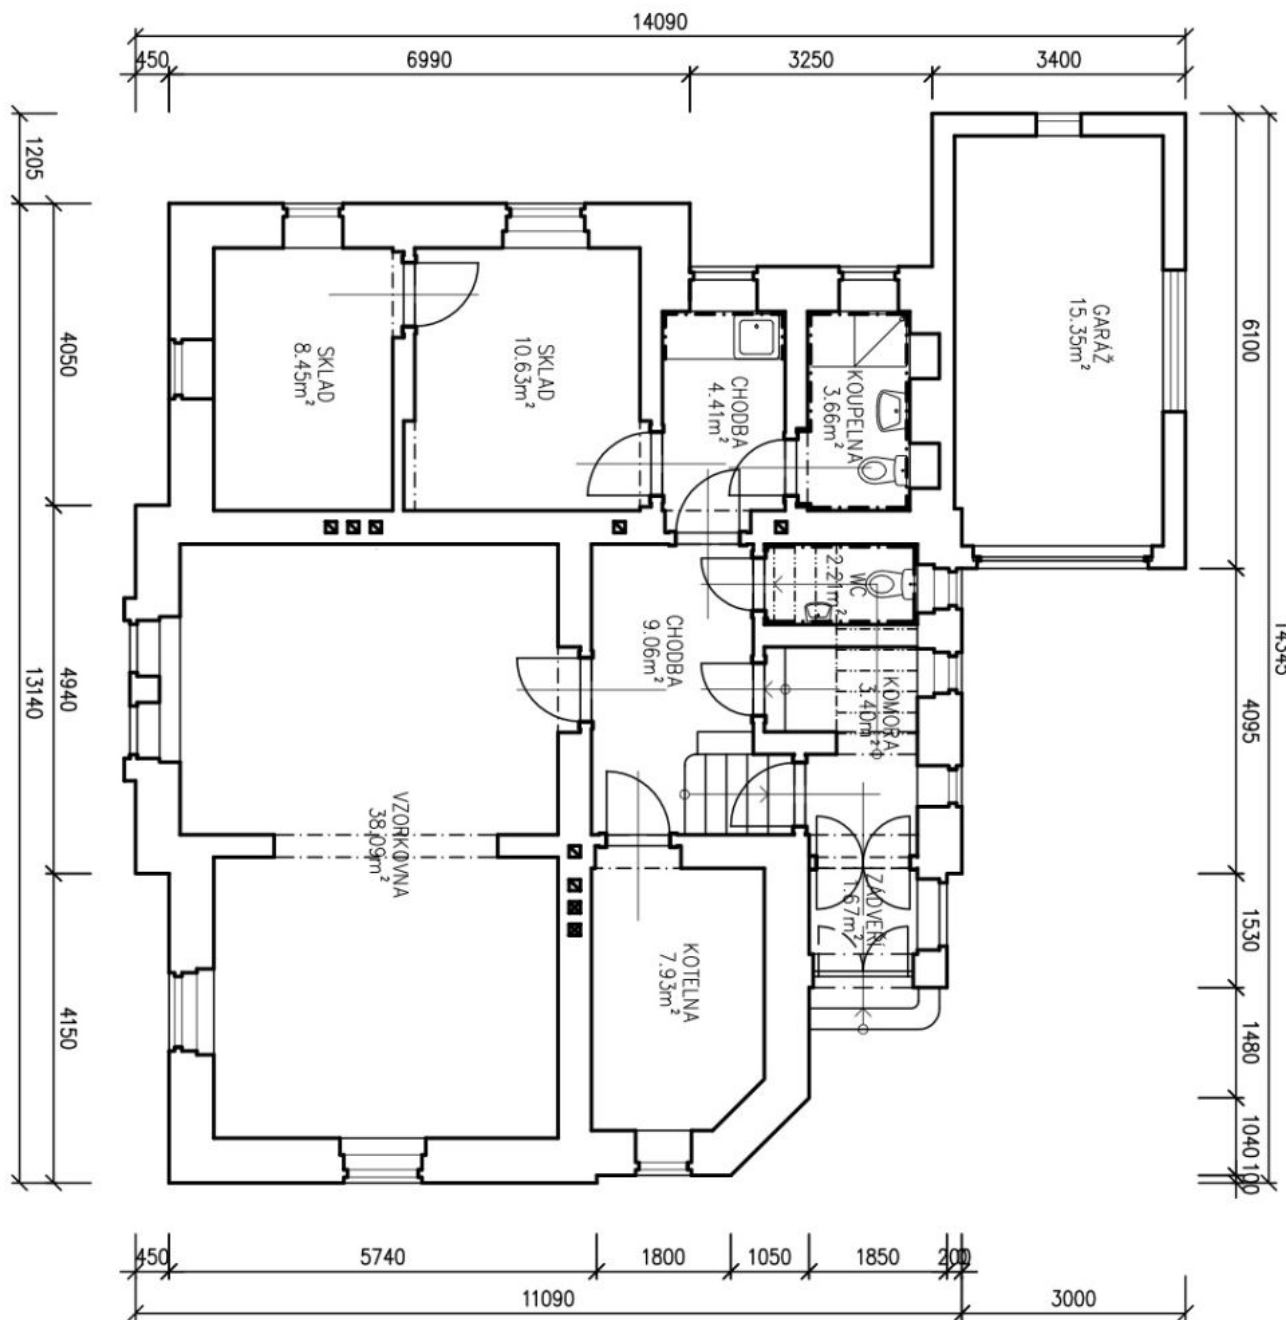

The house went through a careful complete reconstruction in 1995. It has 4 floors, 3 of which are currently used as office space, and the top floor as an one-bedroom flat. In the basement there are all utility rooms and facilities, plenty of storage space, a small kitchen and toilets. The Ground floor consists of 2 very spacious offices and 1 smaller space, separate men's and women's restrooms, a staircase hall and terrace overlooking the garden. On the first floor you will find a further five rooms, staircase hall with gallery and bathroom; the second floor features a cozy one-bedroom apartment.

Prague's most prestigious residential location in close vicinity of Prague Castle, within easy reach of the center, tram stops, metro station and all amenities.

Interior 340 m², built-up area 153 m², garden 732 m², plot 885 m².

House Eleven-bedroom (12+kk)

340 m², Prague 6, Střešovice, Střešovická

Sold

3NP – STÁVAJÍCÍ STAV – BEZ ÚPRAV

House Eleven-bedroom (12+kk)

Sold

340 m², Prague 6, Střešovice, Střešovická

1PP – STÁVAJÍCÍ STAV