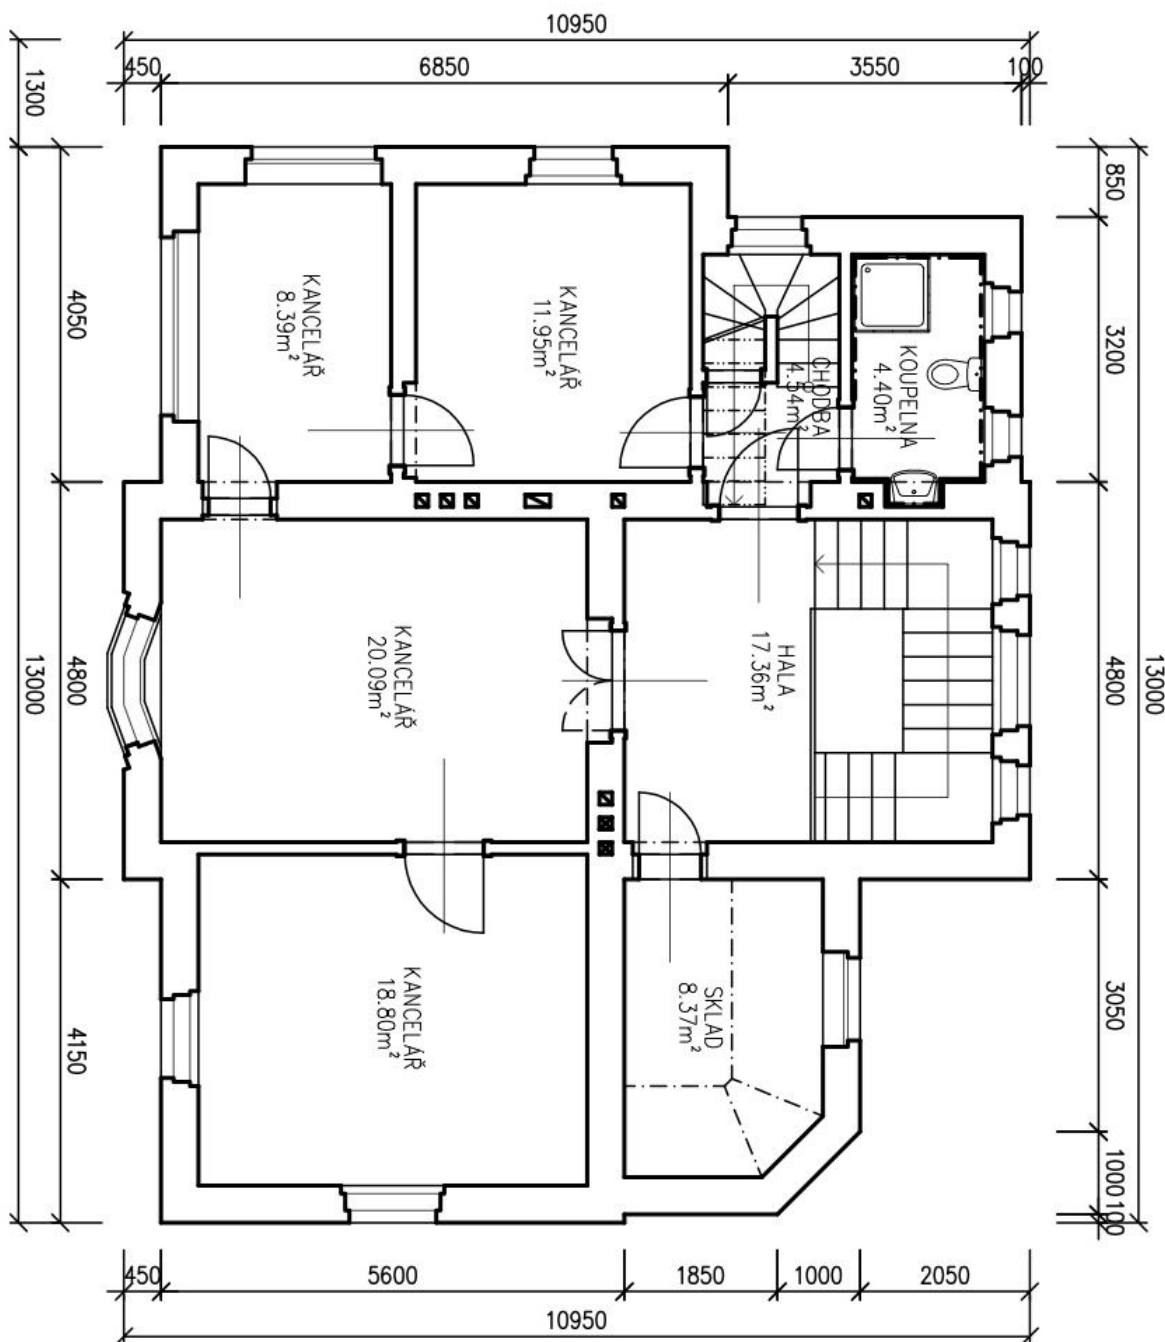

House Eleven-bedroom (12+kk)

Sold

340 m², Prague 6, Střešovice, Střešovická

House Eleven-bedroom (12+kk)

Sold340 m², Prague 6, Střešovice, Střešovická

Plot	885 m ²
Foot print	153 m ²
Garden	732 m ²
Parking	Yes
Garage	Yes
Cellar	Yes
PENB	G
Reference number	19439

The house went through a careful complete reconstruction in 1995. It has 4 floors, 3 of which are currently used as office space, and the top floor as an one-bedroom flat. In the basement there are all utility rooms and facilities, plenty of storage space, a small kitchen and toilets. The Ground floor consists of 2 very spacious offices and 1 smaller space, separate men's and women's restrooms, a staircase hall and terrace overlooking the garden. On the first floor you will find a further five rooms, staircase hall with gallery and bathroom; the second floor features a cozy one-bedroom apartment.

Prague's most prestigious residential location in close vicinity of Prague Castle, within easy reach of the center, tram stops, metro station and all amenities.

Interior 340 m², built-up area 153 m², garden 732 m², plot 885 m².

House Eleven-bedroom (12+kk)

Sold

340 m², Prague 6, Střešovice, Střešovická

1NP – STÁVAJÍCÍ STAV

House Eleven-bedroom (12+kk)

340 m², Prague 6, Střešovice, Střešovická

Sold

2NP – STAVAJÍCÍ STAV