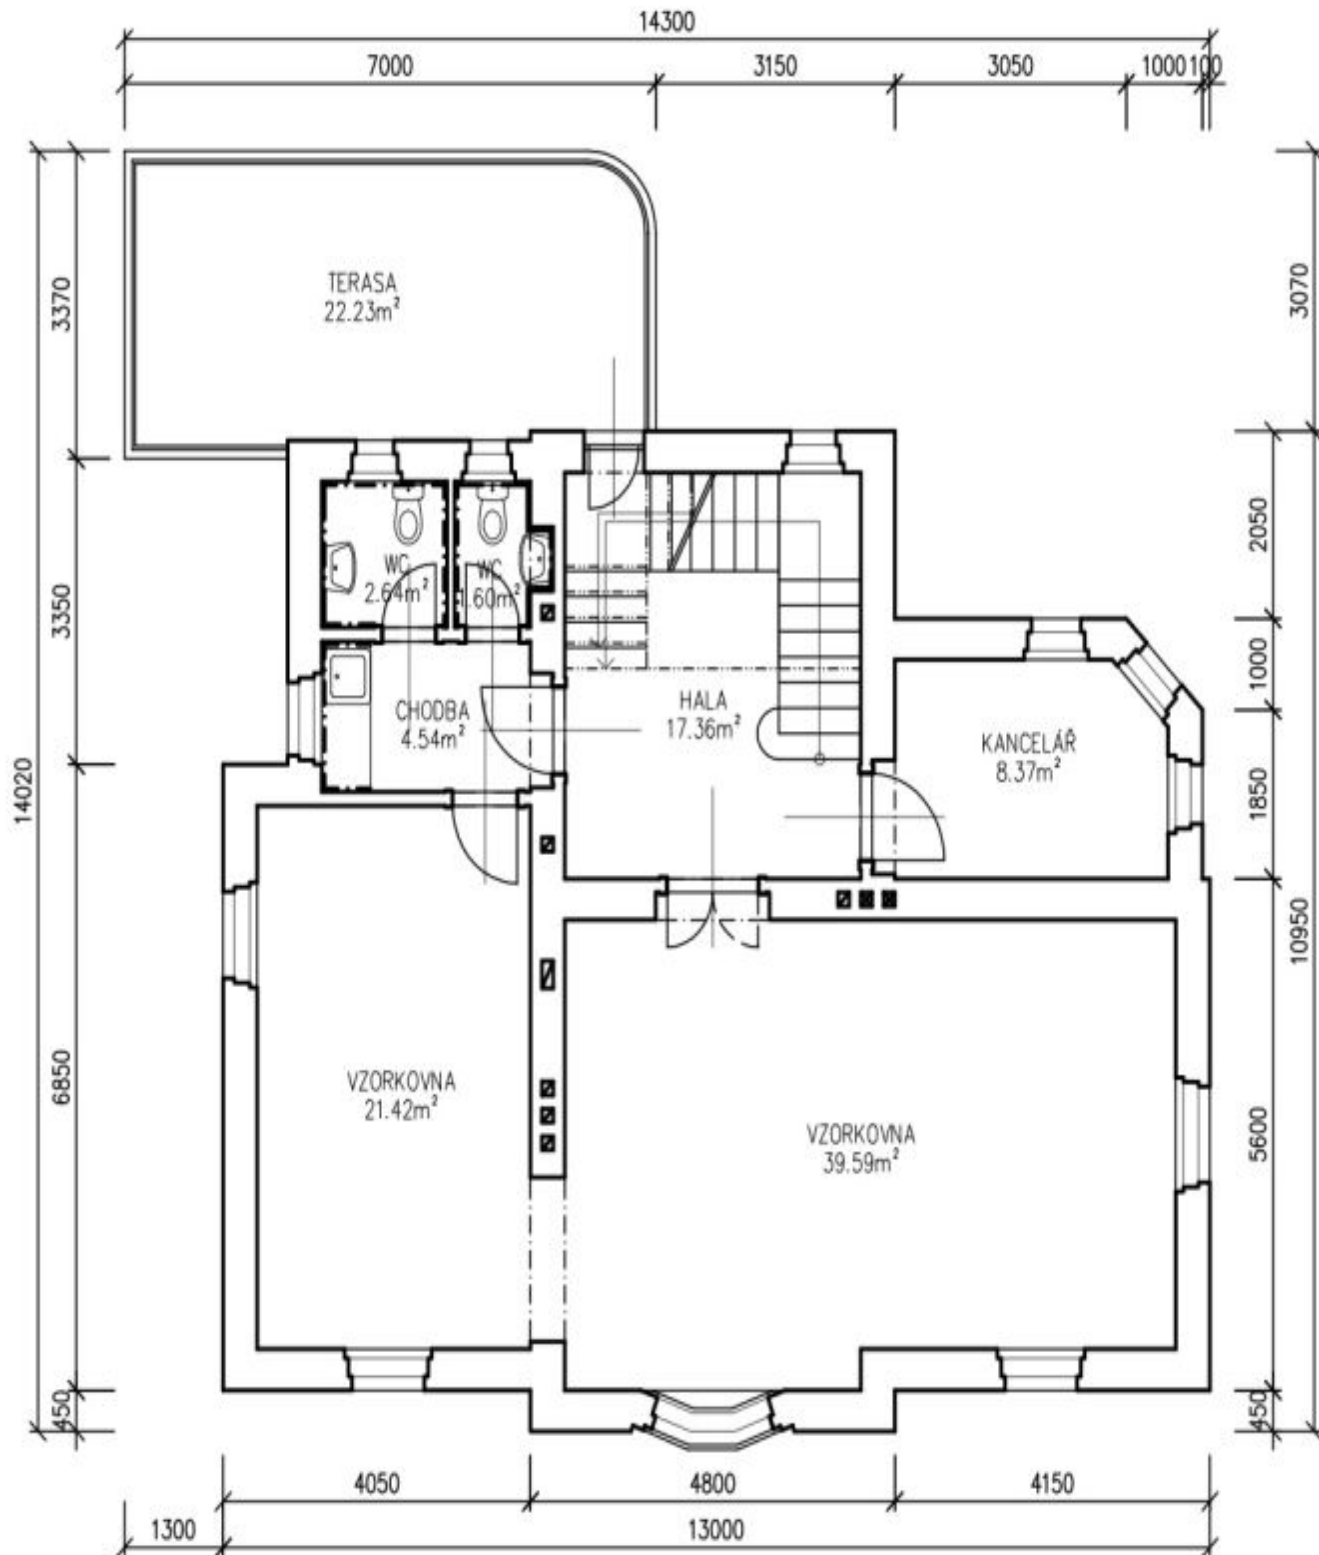

House Eleven-bedroom (12+kk)

Sold

340 m², Prague 6, Střešovice, Střešovická

1NP – STÁVAJÍCÍ STAV