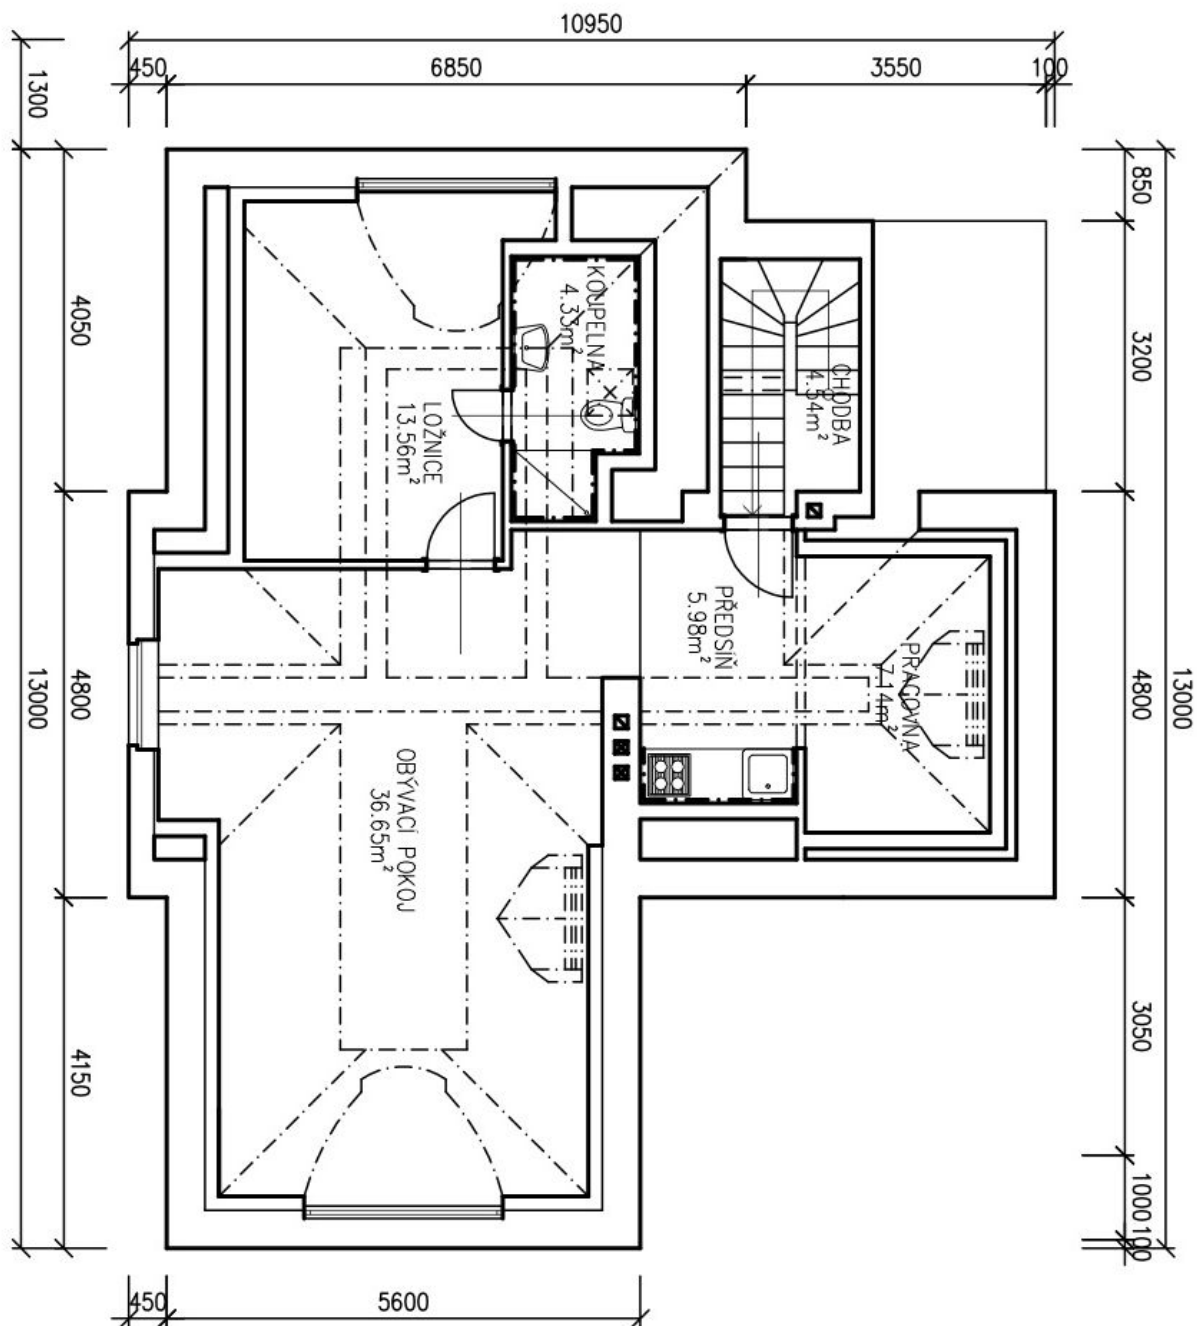

House Eleven-bedroom (12+kk)

340 m², Prague 6, Střešovice, Střešovická

Sold

3NP – STÁVAJÍCÍ STAV – BEZ ÚPRAV