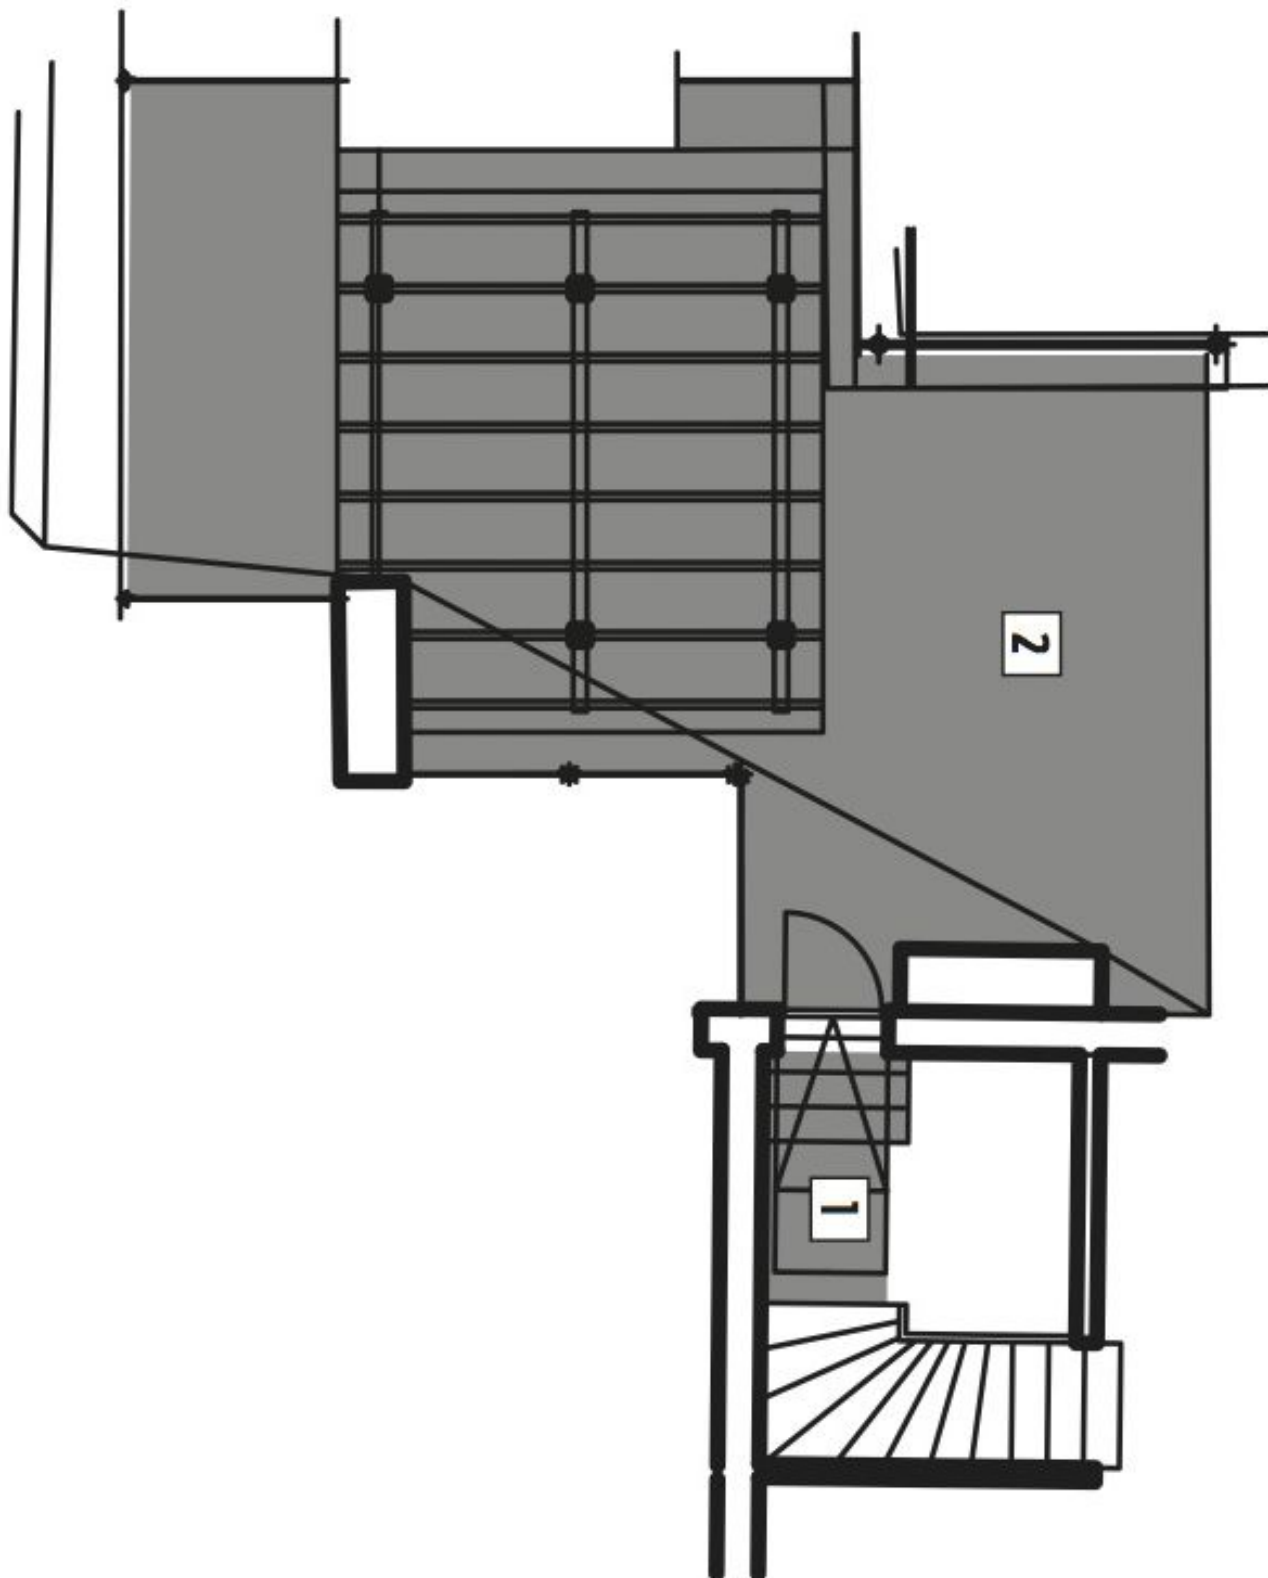

The interior of this apartment on the fourth floor offers an open-plan living room with kitchen and dining area, bedroom, bathroom with bathtub and toilet, and a central hall. The dominant feature of the apartment is **the roof terrace with stunning views of the cathedral.**

For a complete list of available units please contact our office.

Interior 74.14 m² + terrace 35.71 m² + cellar.

Possibility to rent a parking place in a garage situated two minutes away from the building.

Apartment One-bedroom (2+kk)

Sold

79 m², Brno-město, Brno - střed, Biskupská

Apartment One-bedroom (2+kk)

Sold

79 m², Brno-město, Brno - střed, Biskupská

Apartment One-bedroom (2+kk)

Sold

79 m², Brno-město, Brno - střed, Biskupská