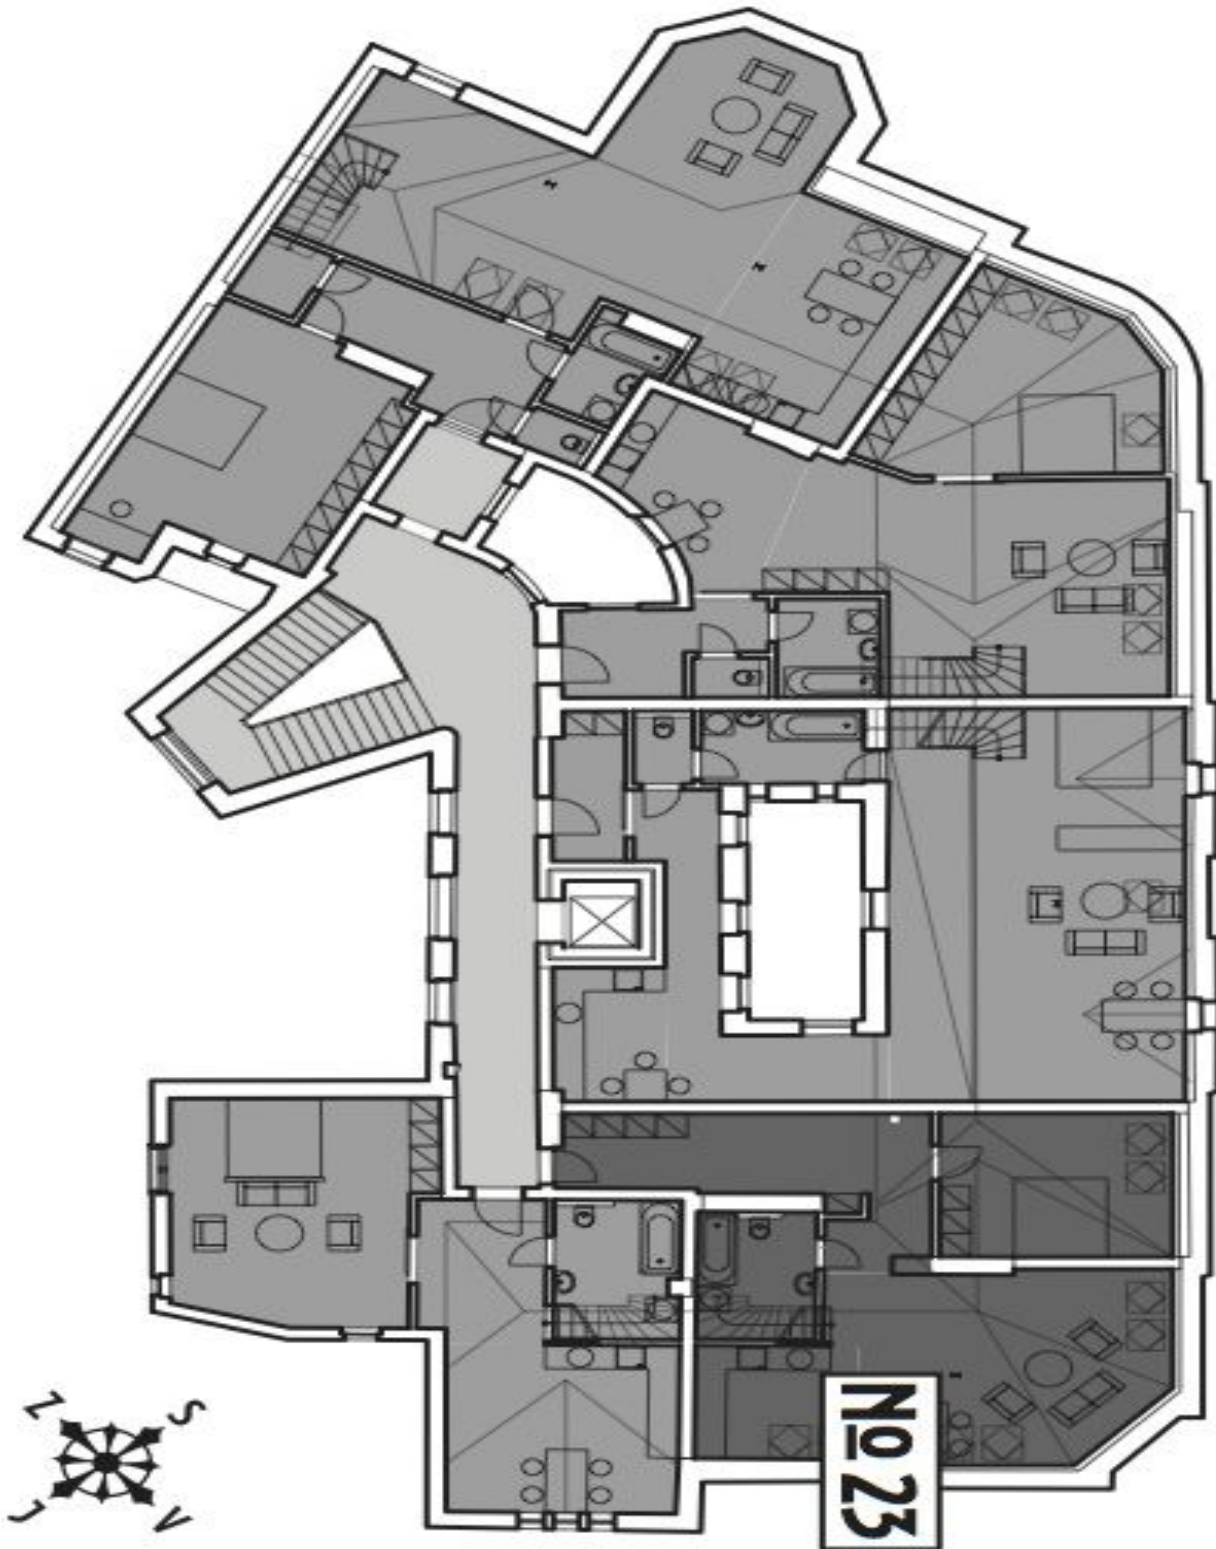

Apartment One-bedroom (2+kk)

Sold

79 m², Brno-město, Brno - střed, Biskupská