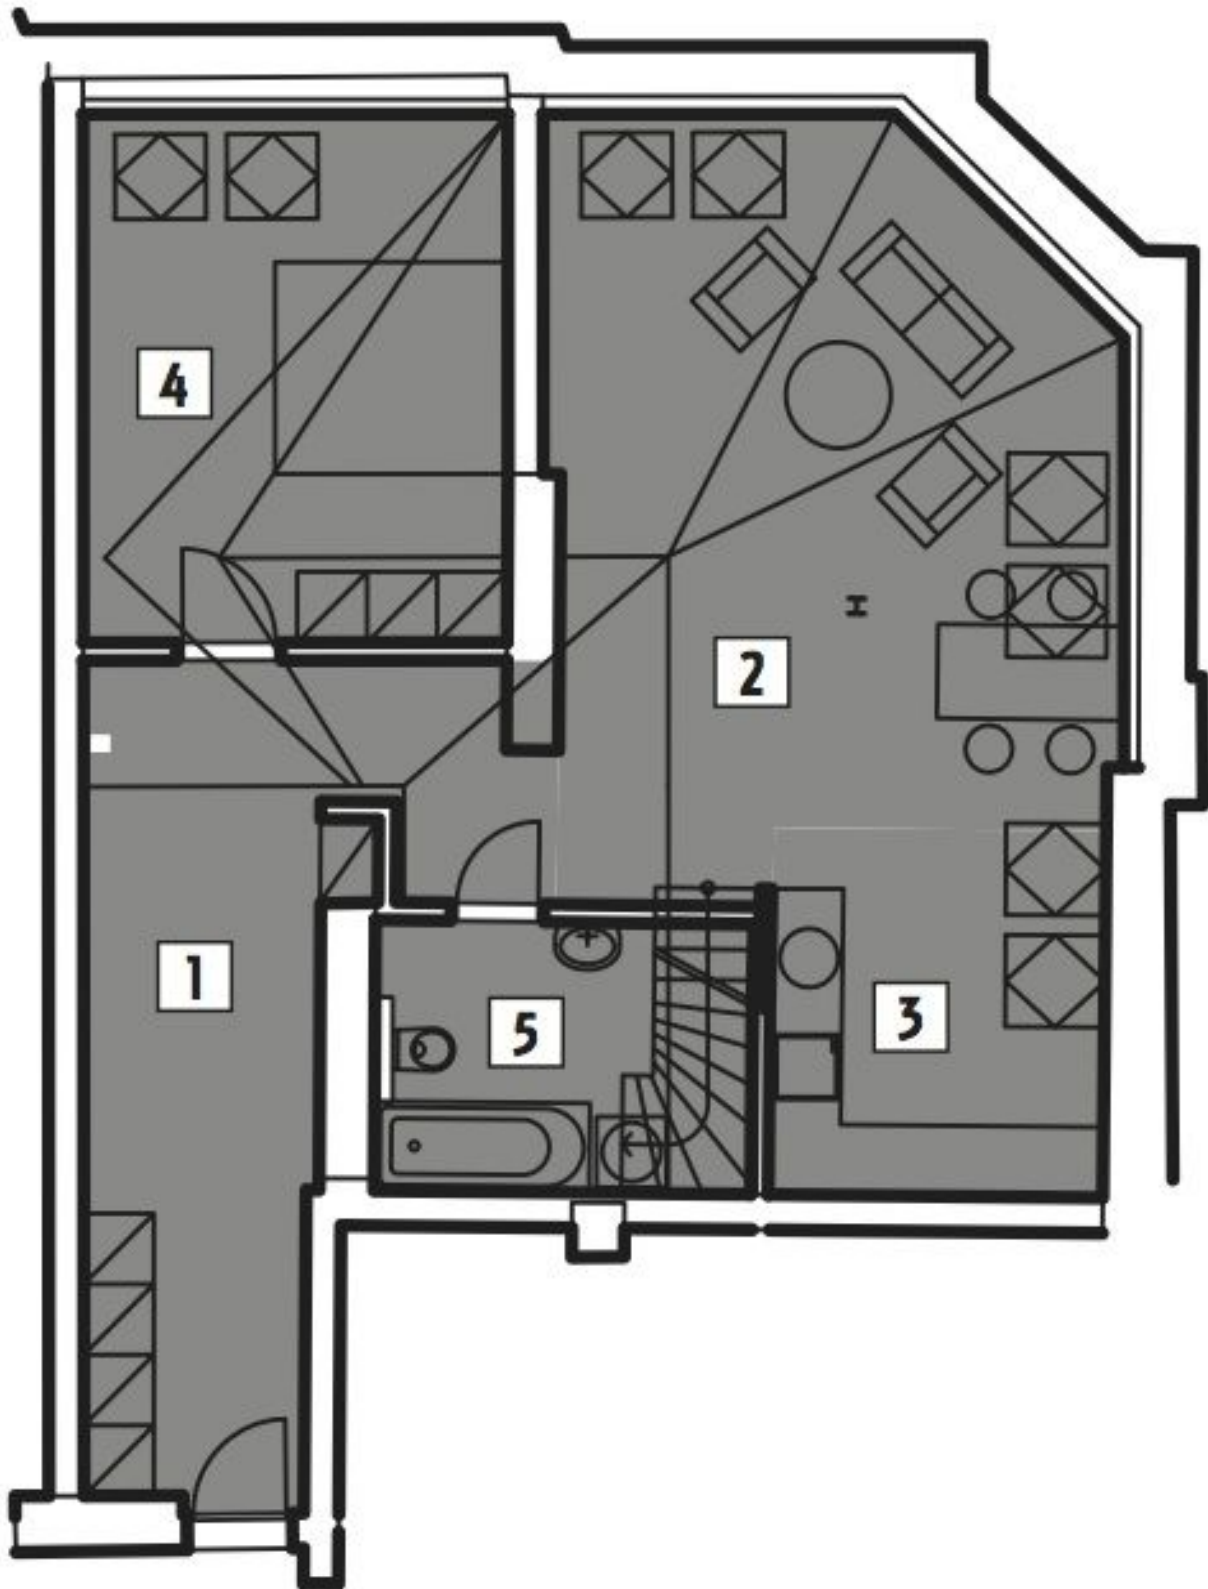

The interior of this apartment on the fourth floor offers an open-plan living room with kitchen and dining area, bedroom, bathroom with bathtub and toilet, and a central hall. The dominant feature of the apartment is **the roof terrace with stunning views of the cathedral.**

For a complete list of available units please contact our office.

Interior 74.14 m² + terrace 35.71 m² + cellar.

Possibility to rent a parking place in a garage situated two minutes away from the building.

* Area of the unit according to the Civil Code. The area consists of the sum total area of the entire unit bounded by perimeter walls.

Apartment One-bedroom (2+kk)

Sold

79 m², Brno-město, Brno - střed, Biskupská