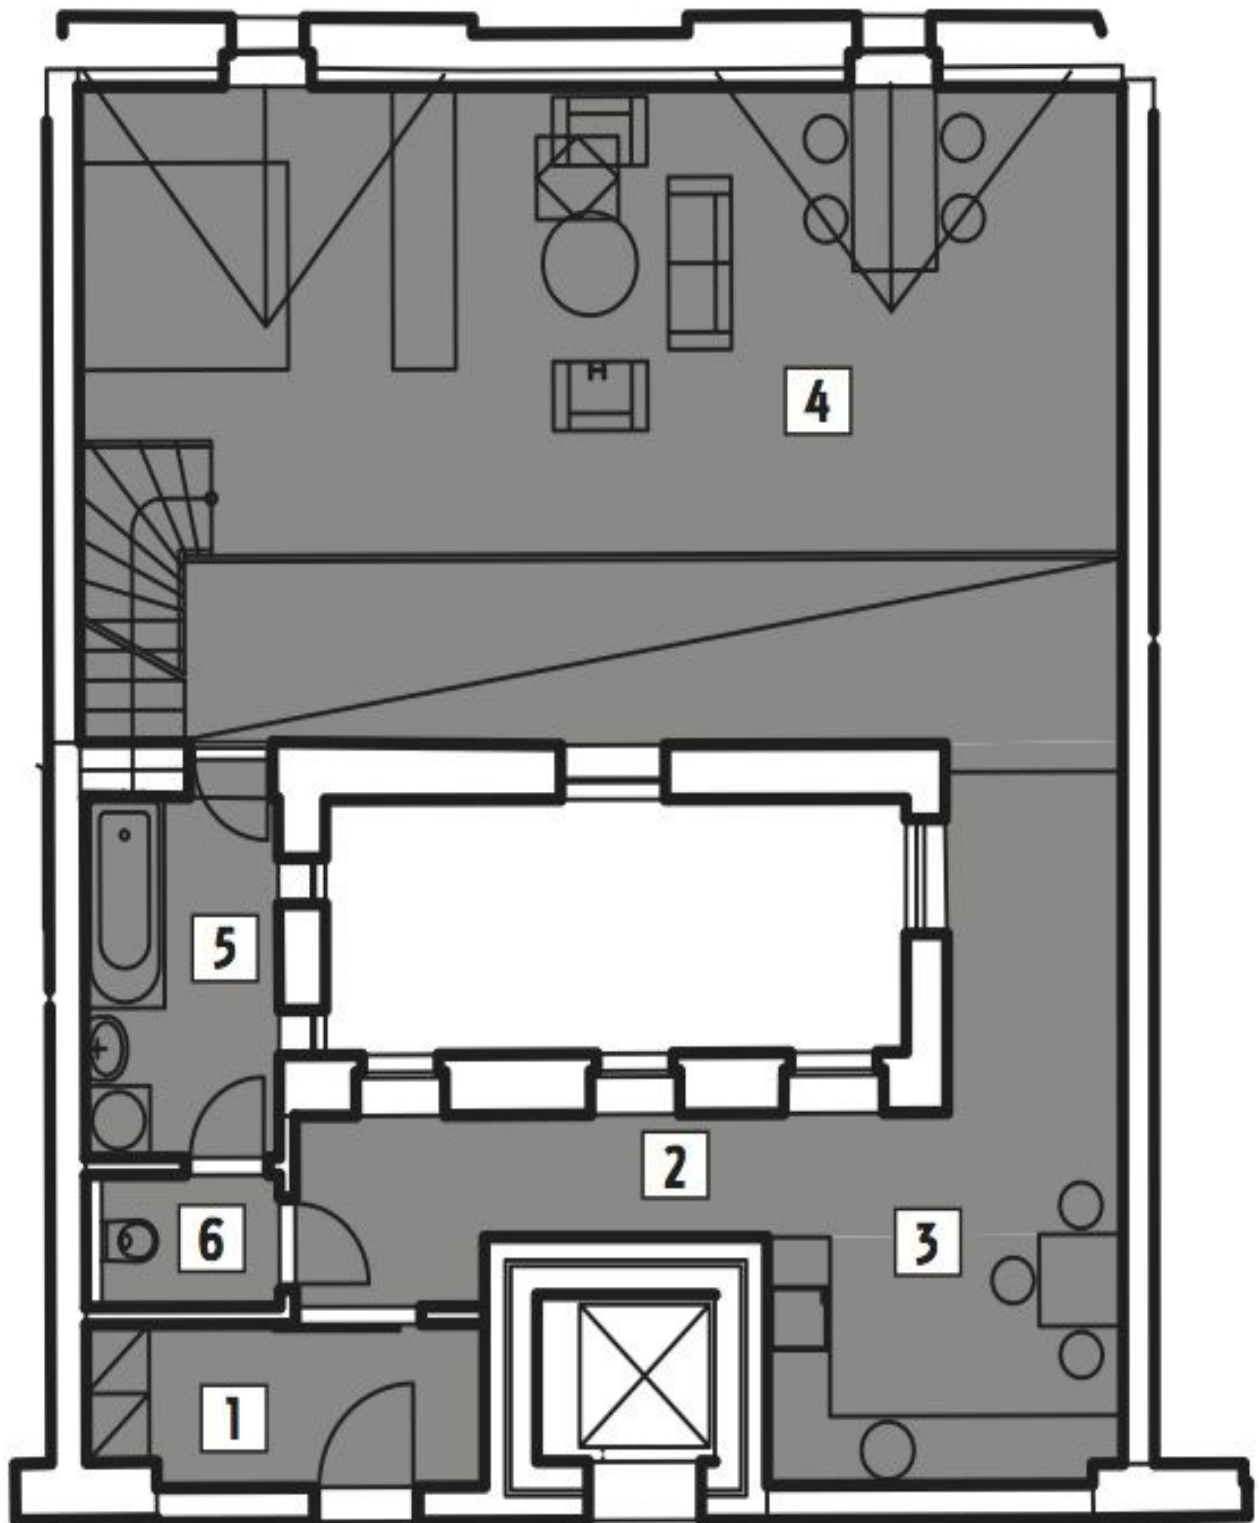

The interior of this studio apartment on the fourth floor offers an open-plan living room with kitchen, dining area and sleeping zone, bathroom with bathtub, separate toilet and hall. The dominant feature of the apartment is **the roof terrace with stunning views of the cathedral.**

For a complete list of available units please contact our office.

The purchase price includes VAT.

Interior 88.85 m² + terrace 27.86 m² + cellar.

Possibility to rent a parking place in a garage situated two minutes away from the building.

* Area of the unit according to the Civil Code. The area consists of the sum total area of the entire unit bounded by perimeter walls.

Apartment Studio (1+kk)

Sold

108 m², Brno-město, Brno - střed, Biskupská