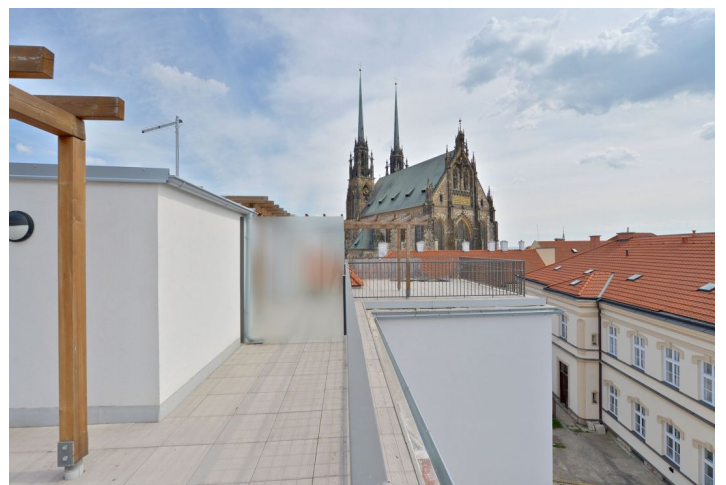

Apartment Studio (1+kk)

Sold

108 m², Brno-město, Brno - střed, Biskupská