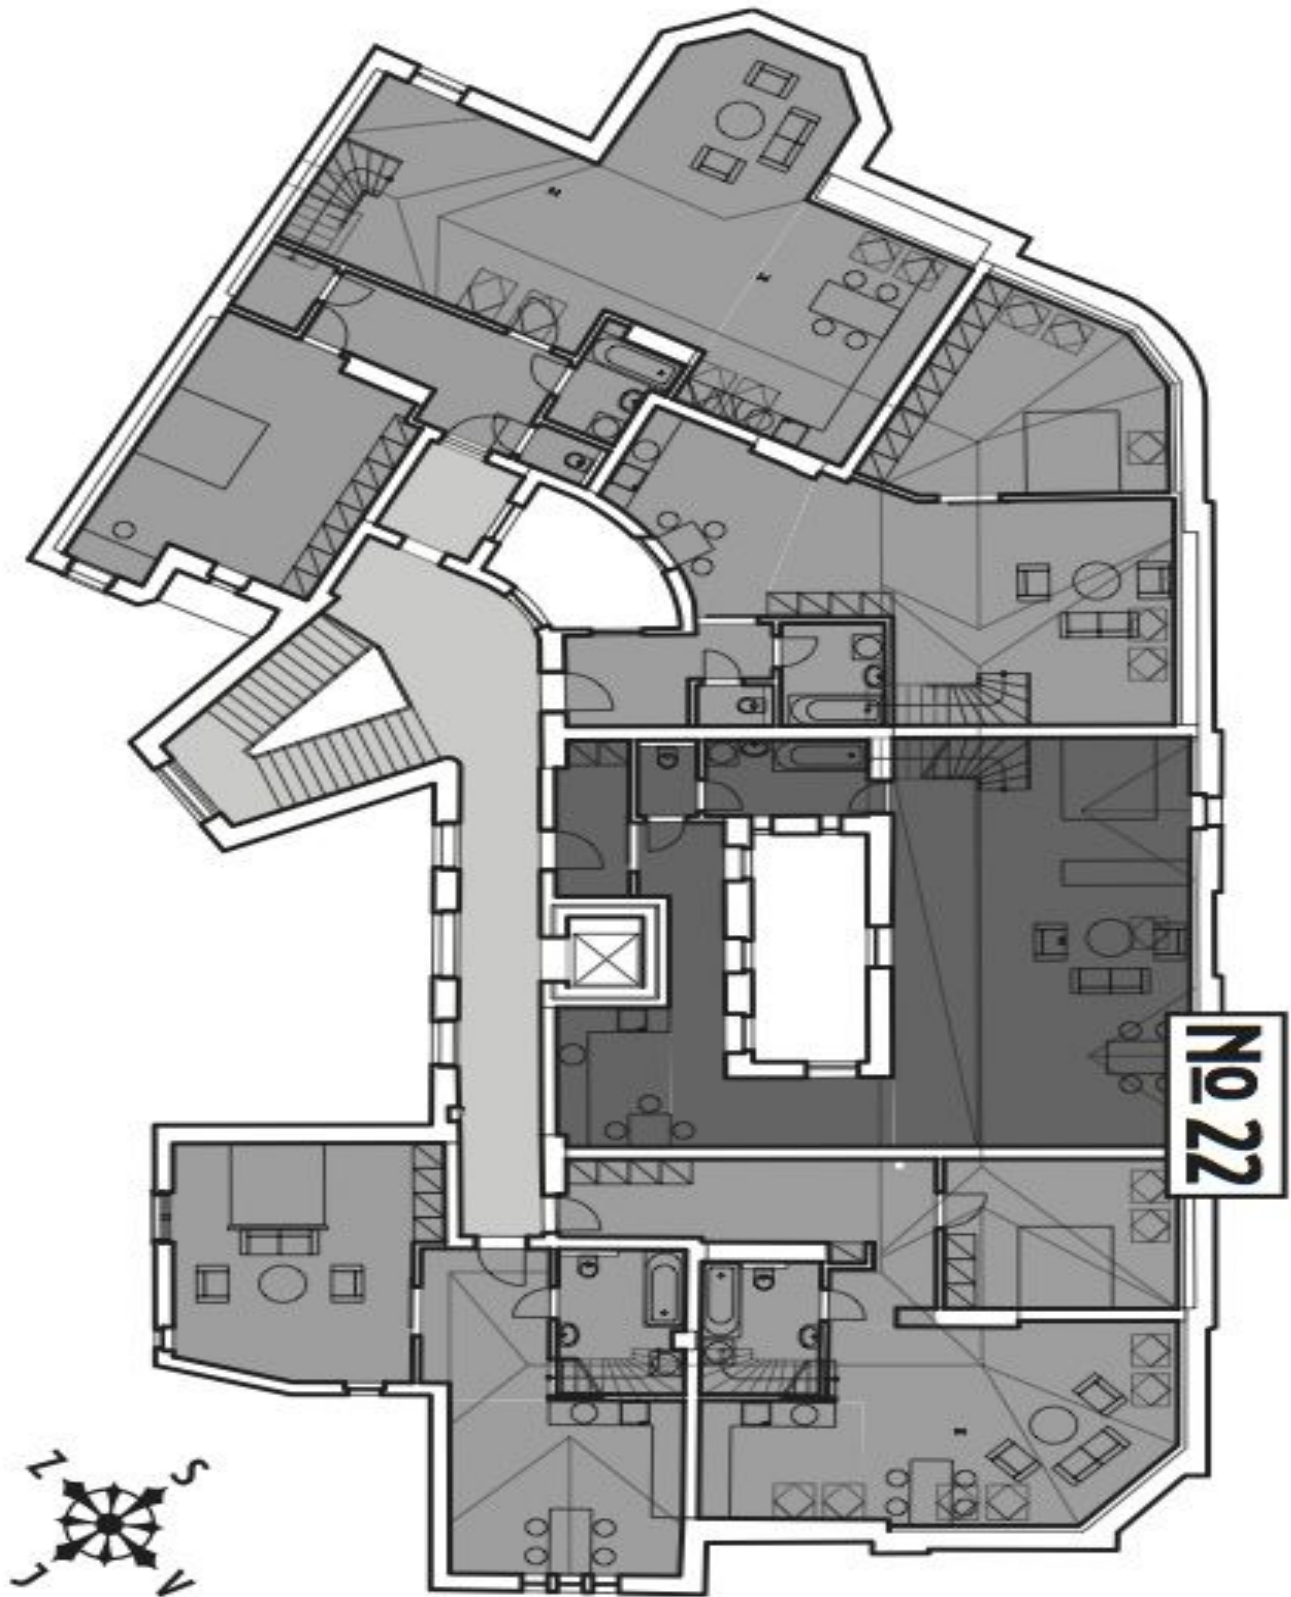

Apartment Studio (1+kk)

Sold

108 m², Brno-město, Brno - střed, Biskupská