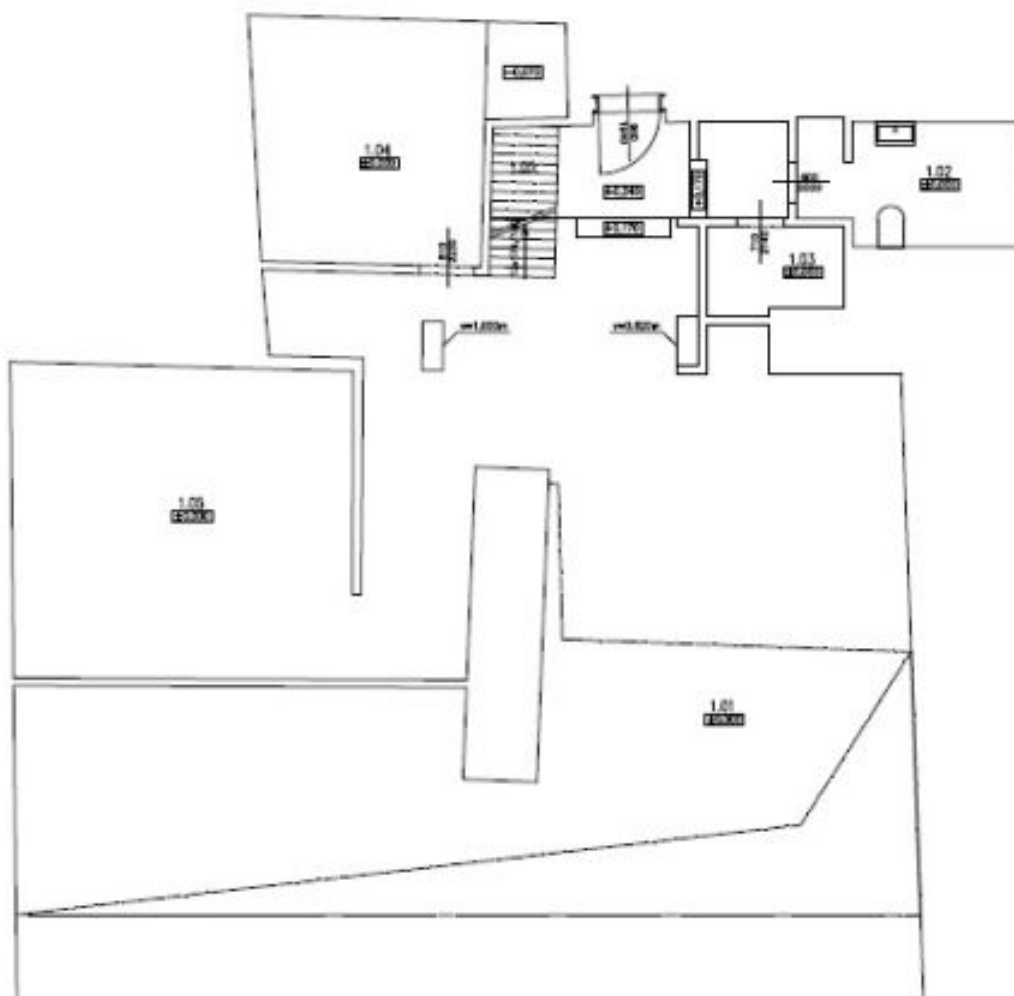

It consists of a fully fitted kitchen, a living room, 2 bedrooms, a bathroom with a tub, shower, and sink, a separate toilet and bidet, and a gallery.

Other features include parquet and tile floors, preserved original beams, satellite TV. Monthly deposit for service charges and water: CZK 1,600/person. Gas and electricity will be transferred to the tenant.

* Area of the unit according to the Civil Code. The area consists of the sum total area of the entire unit bounded by perimeter walls.

Apartment Two-bedroom (3+kk)

Rented

171 m², Prague 1, Malá Strana, Cihelná

Apartment Two-bedroom (3+kk)

Rented

171 m², Prague 1, Malá Strana, Cihelná

Poznámka:

Všechny údaje jsou orientační a mohou být odlišné od skutečného stavu. Pro více informací kontaktujte makléře.

OPISNÉ PODLAŽÍ