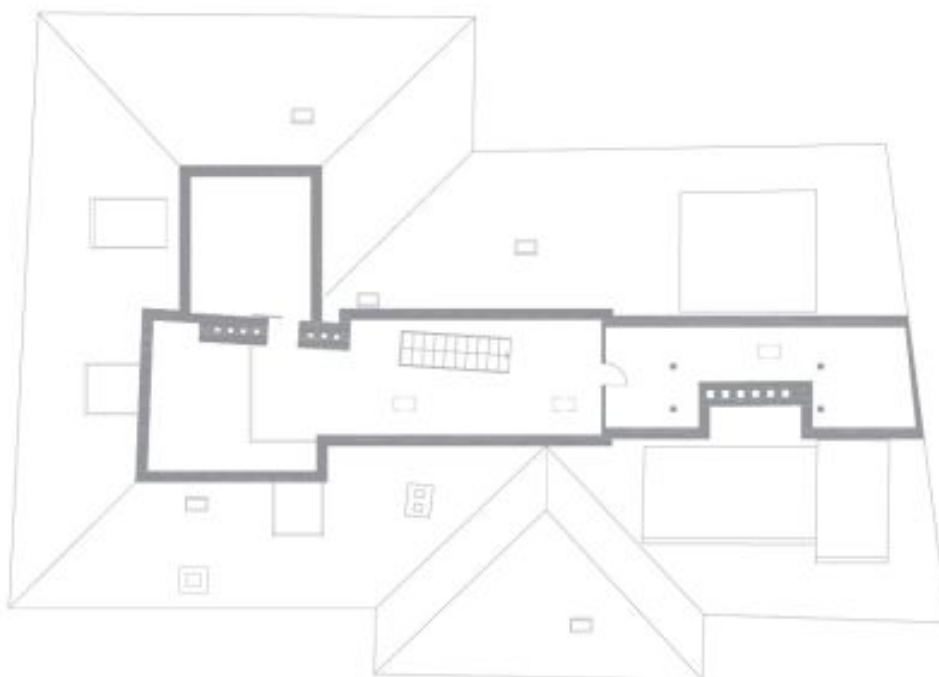

It consists of a fully fitted kitchen, a living room, 2 bedrooms, a bathroom with a tub, shower, and sink, a separate toilet and bidet, and a gallery.

Other features include parquet and tile floors, preserved original beams, satellite TV. Monthly deposit for service charges and water: CZK 1,600/person. Gas and electricity will be transferred to the tenant.

* Area of the unit according to the Civil Code. The area consists of the sum total area of the entire unit bounded by perimeter walls.

Apartment Two-bedroom (3+kk)

Rented

171 m², Prague 1, Malá Strana, Cihelná