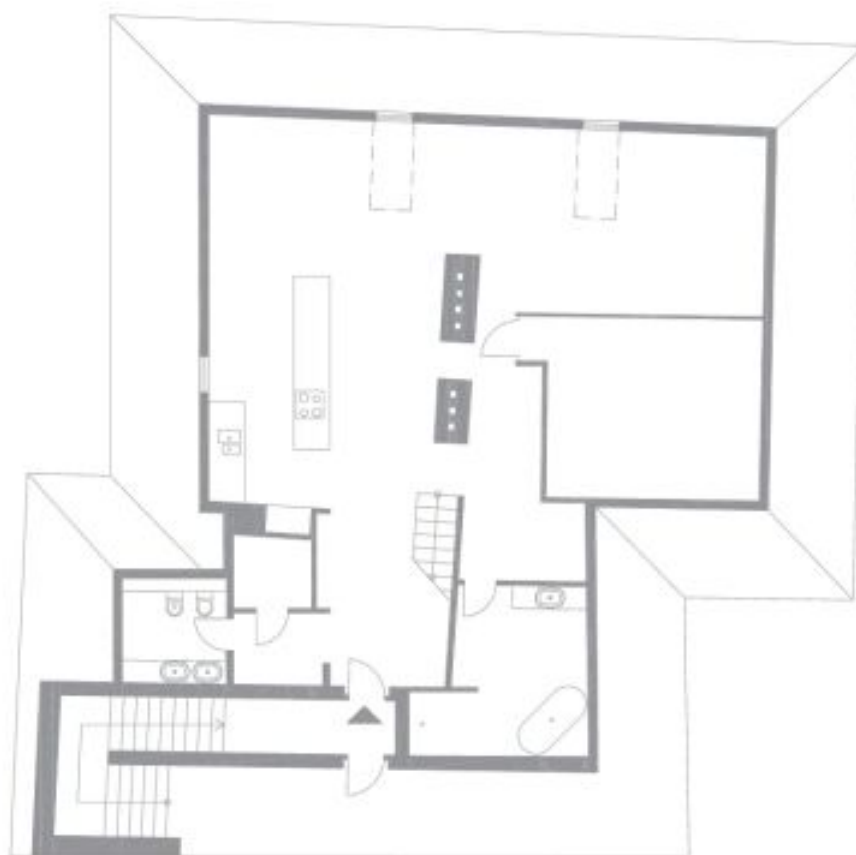

It consists of a fully fitted kitchen, a living room, 2 bedrooms, a bathroom with a tub, shower, and sink, a separate toilet and bidet, and a gallery.

Other features include parquet and tile floors, preserved original beams, satellite TV. Monthly deposit for service charges and water: CZK 1,600/person. Gas and electricity will be transferred to the tenant.

* Area of the unit according to the Civil Code. The area consists of the sum total area of the entire unit bounded by perimeter walls.

Apartment Two-bedroom (3+kk)

Rented

171 m², Prague 1, Malá Strana, Cihelná